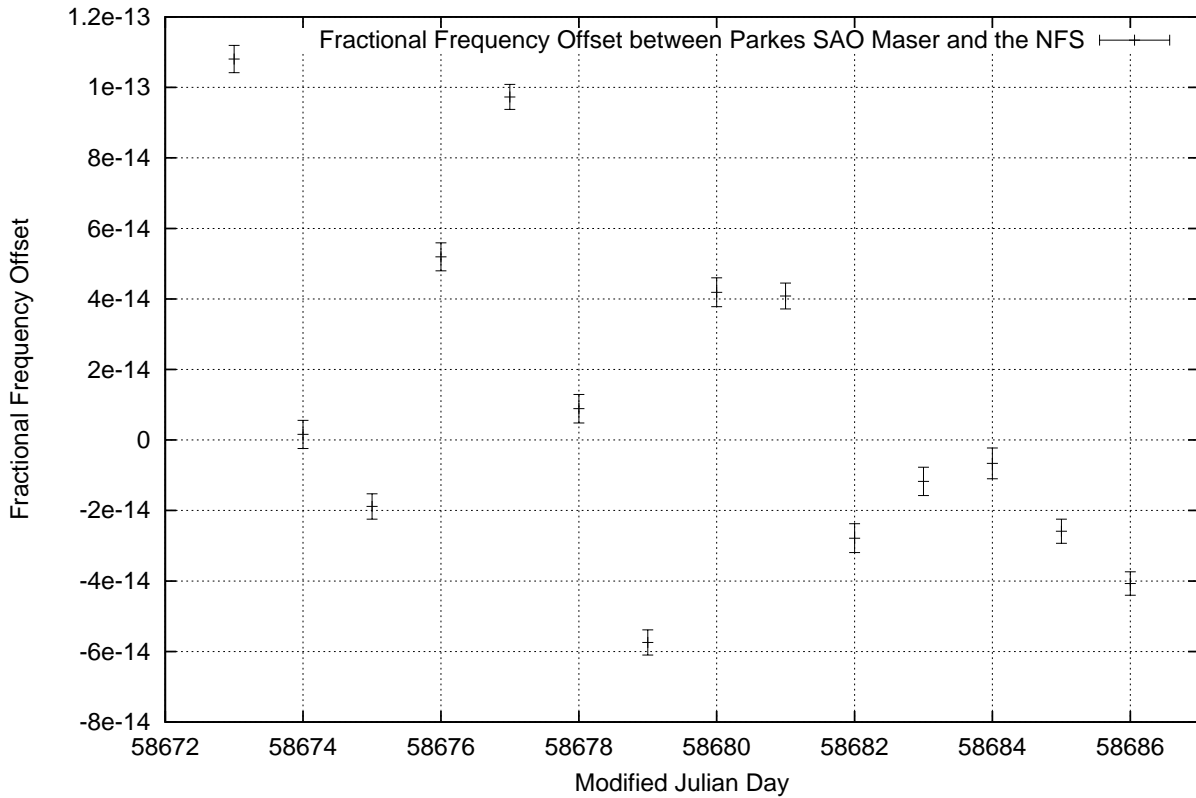

GPS Common-View Time-Transfer between ATNF Parkes and NMI Sydney

Tue Jul 23 22:26:14 2019

GPS Common-View Frequency Transfer between ATNF Parkes and NMI Sydney

Tue Jul 23 22:26:14 2019