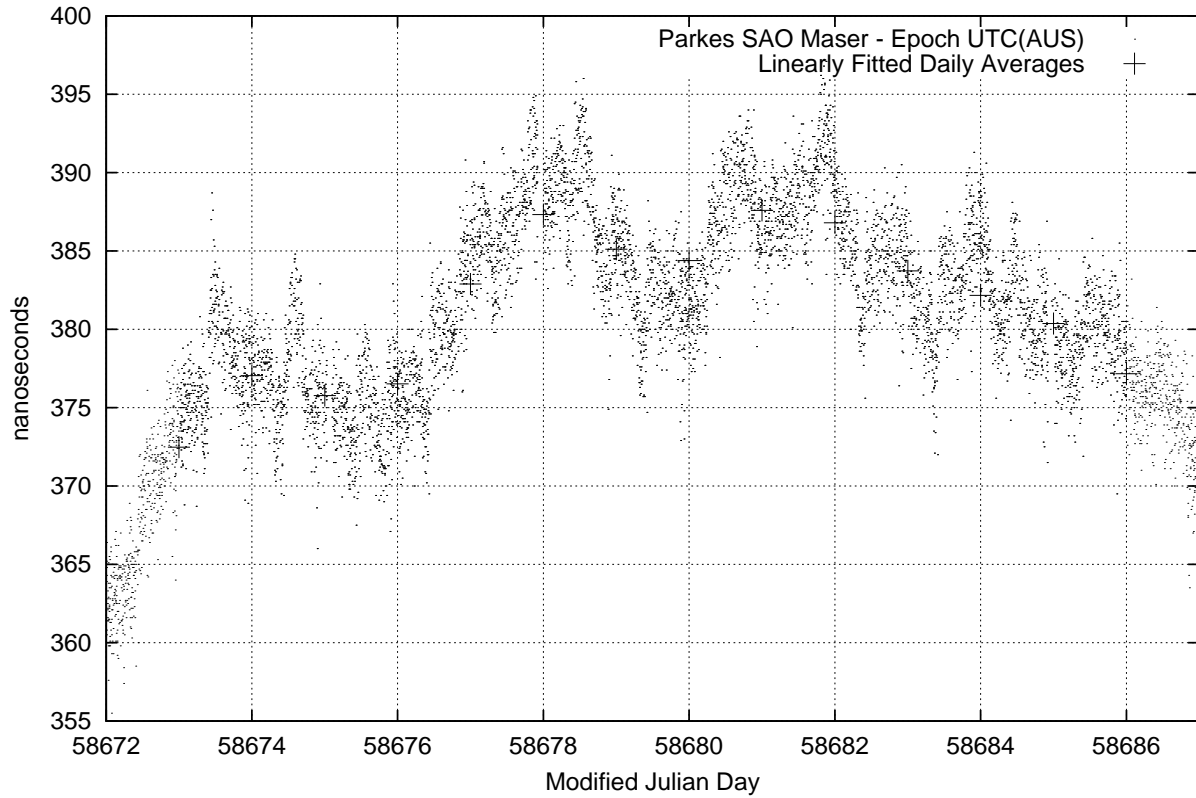

GPS Common-View Time-Transfer between ATNF Parkes and NMI Sydney

Tue Jul 23 22:26:14 2019

GPS Common-View Frequency Transfer between ATNF Parkes and NMI Sydney

Tue Jul 23 22:26:14 2019