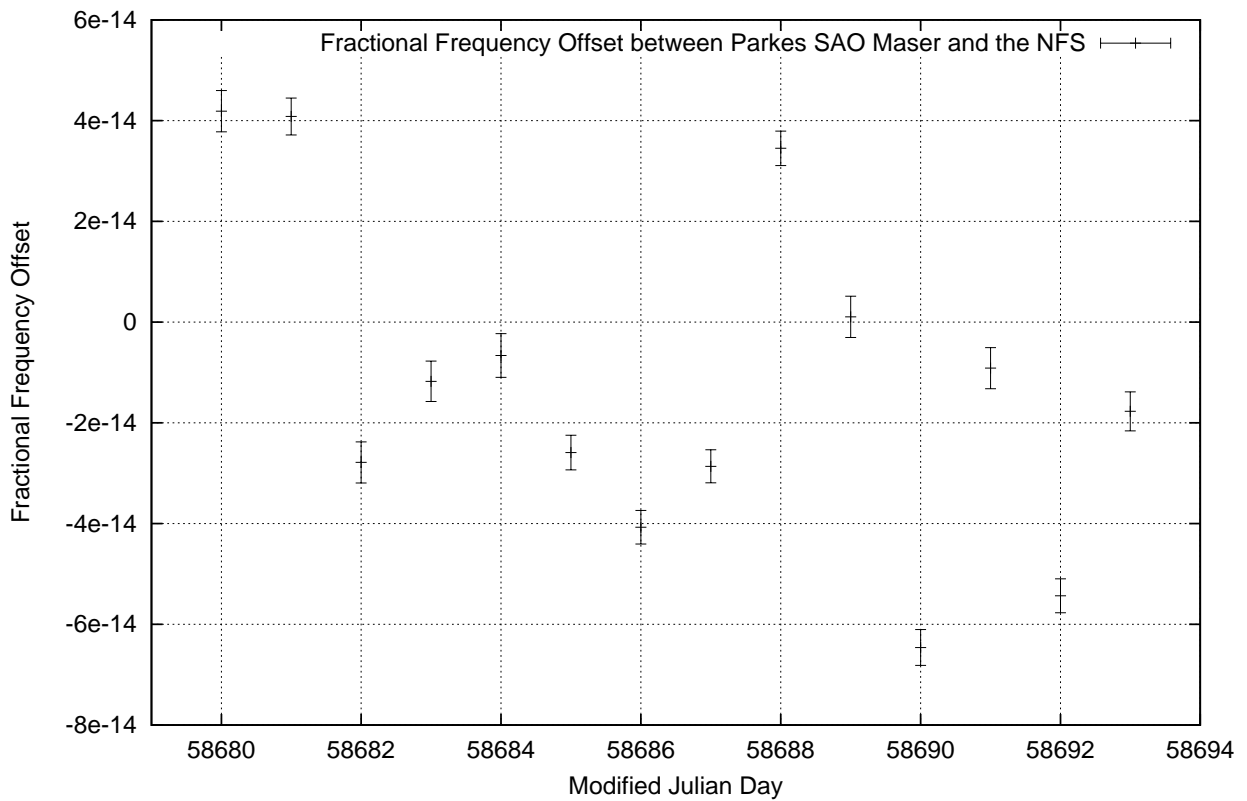

GPS Common-View Time-Transfer between ATNF Parkes and NMI Sydney

Tue Jul 30 22:26:14 2019

GPS Common-View Frequency Transfer between ATNF Parkes and NMI Sydney

Tue Jul 30 22:26:14 2019