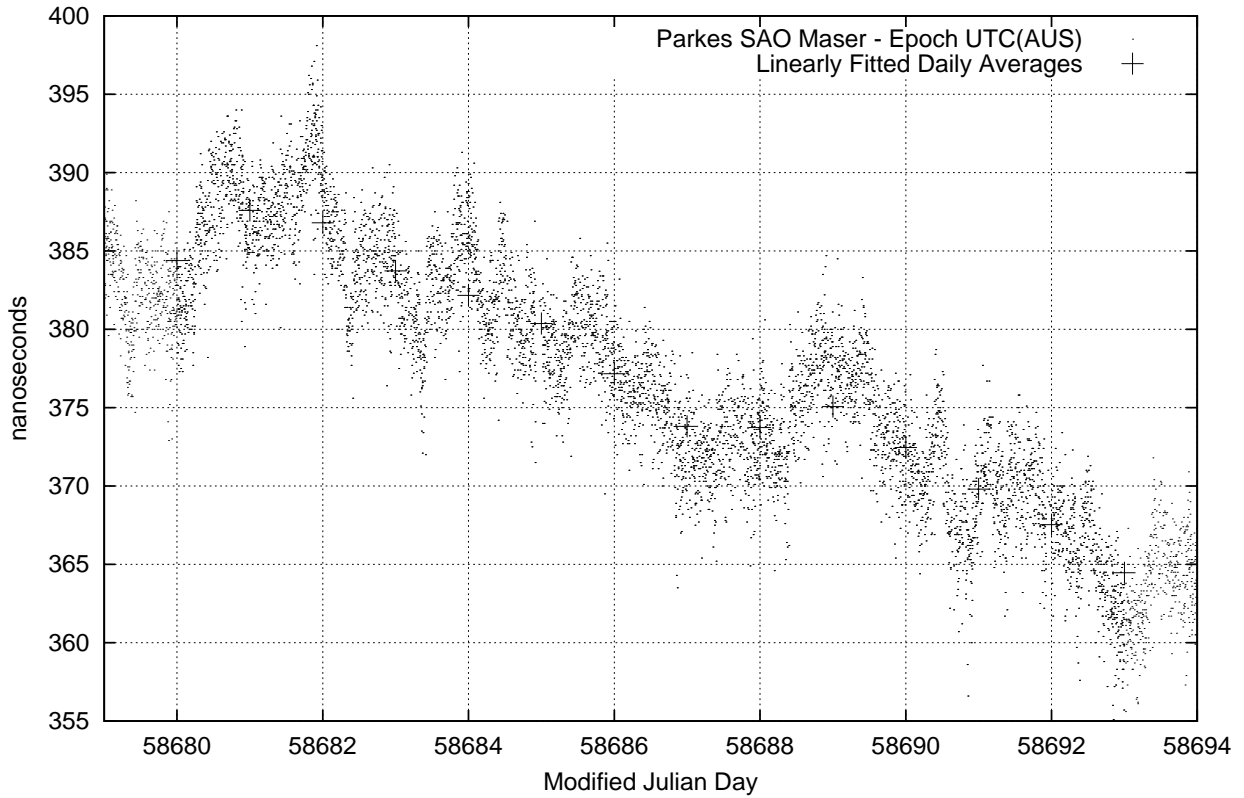

GPS Common-View Time-Transfer between ATNF Parkes and NMI Sydney

Tue Jul 30 22:26:14 2019

GPS Common-View Frequency Transfer between ATNF Parkes and NMI Sydney

Tue Jul 30 22:26:14 2019