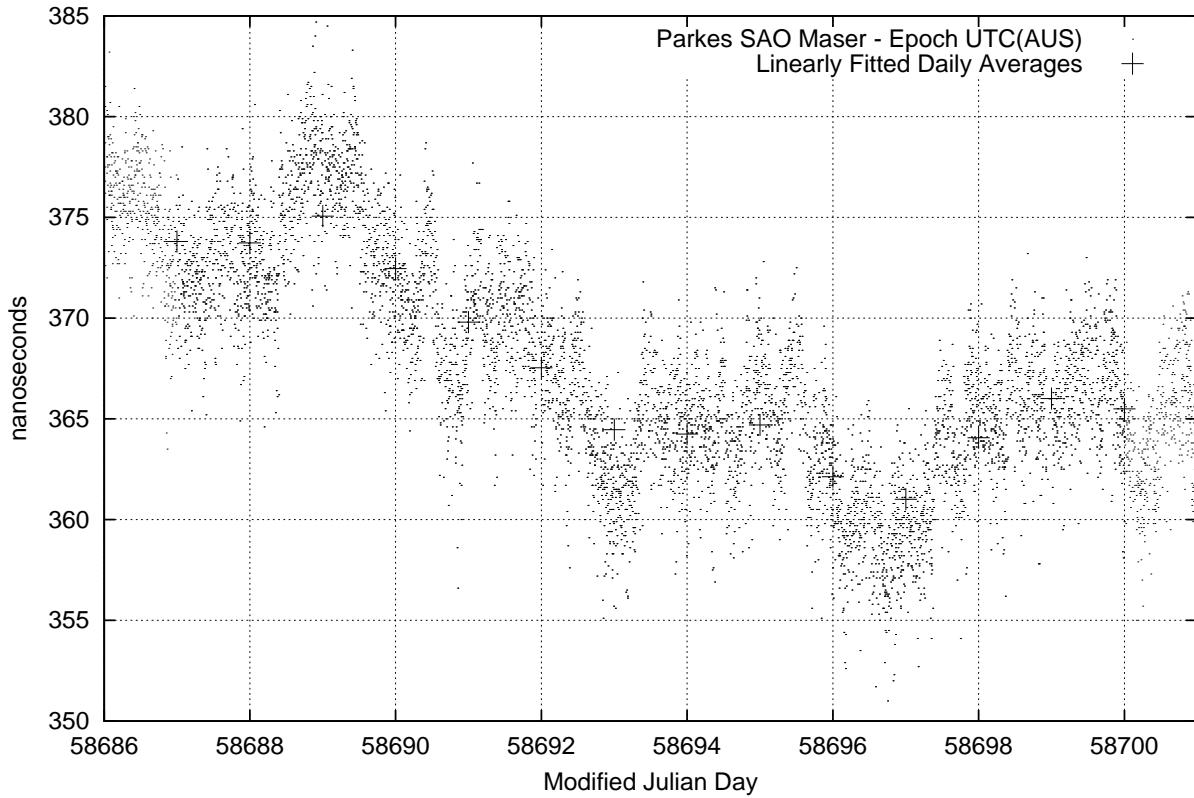

GPS Common-View Time-Transfer between ATNF Parkes and NMI Sydney

Tue Aug 06 22:26:14 2019

GPS Common-View Frequency Transfer between ATNF Parkes and NMI Sydney

Tue Aug 06 22:26:14 2019