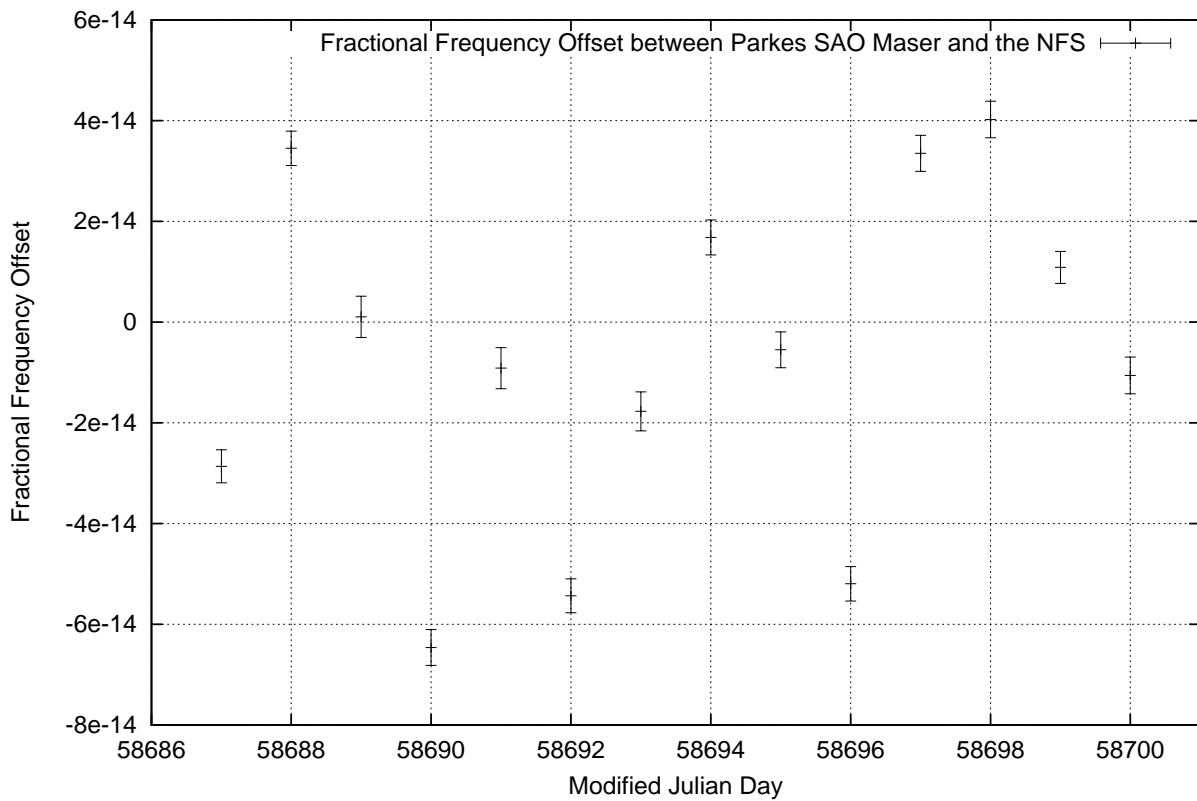

GPS Common-View Time-Transfer between ATNF Parkes and NMI Sydney

Tue Aug 06 22:26:14 2019

GPS Common-View Frequency Transfer between ATNF Parkes and NMI Sydney

Tue Aug 06 22:26:14 2019