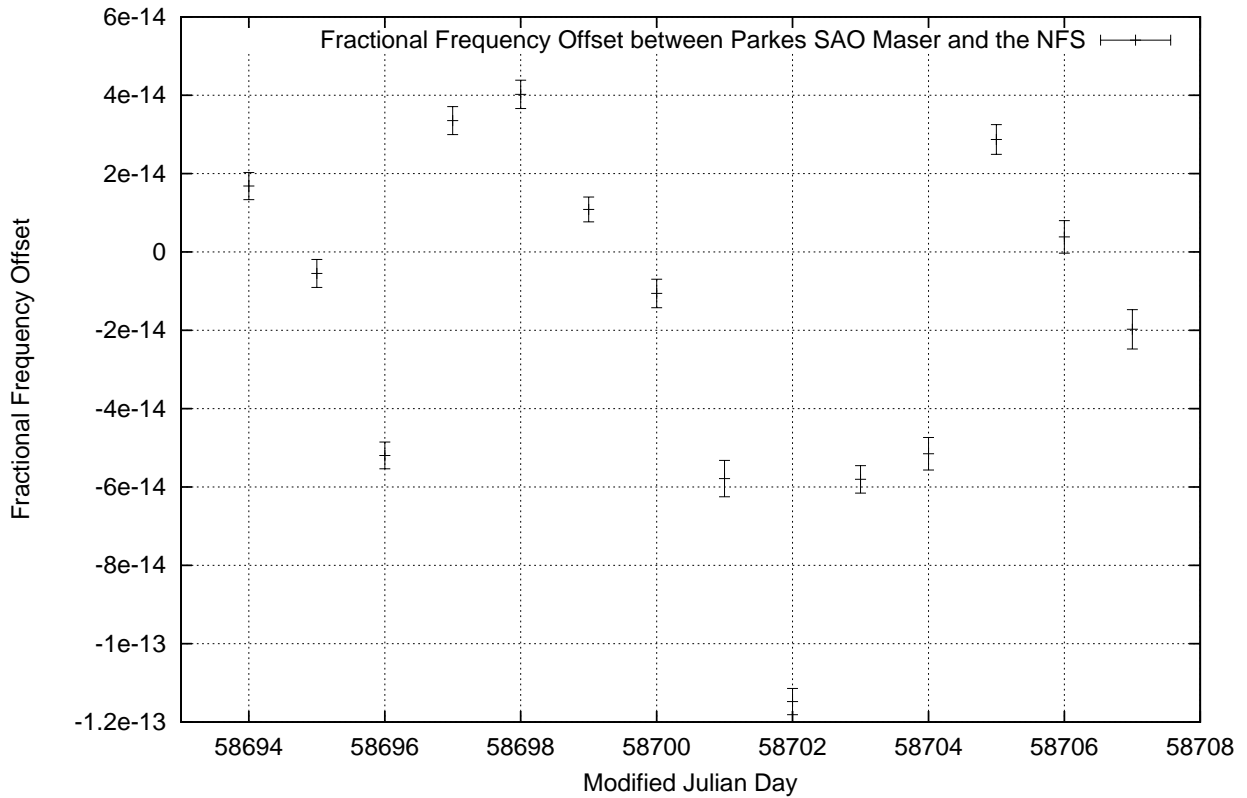

GPS Common-View Time-Transfer between ATNF Parkes and NMI Sydney

Tue Aug 13 22:26:13 2019

GPS Common-View Frequency Transfer between ATNF Parkes and NMI Sydney

Tue Aug 13 22:26:13 2019