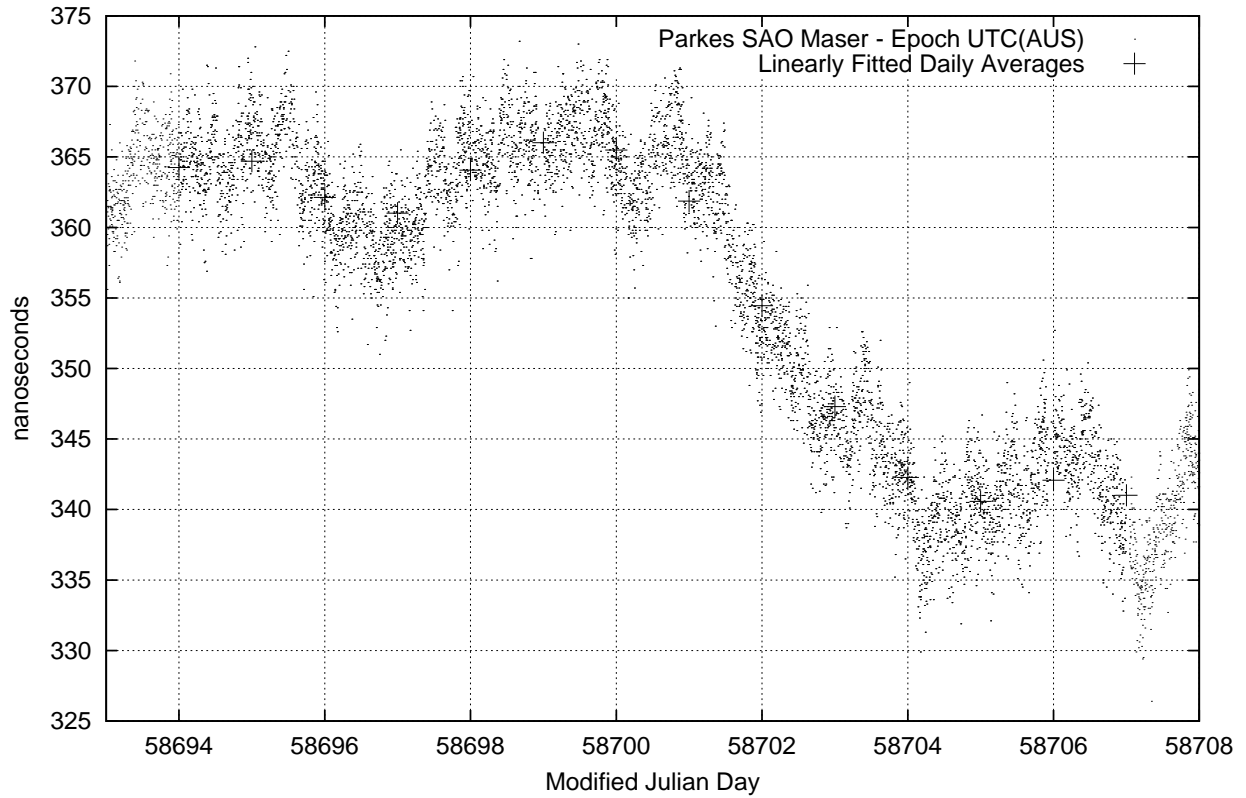

GPS Common-View Time-Transfer between ATNF Parkes and NMI Sydney

Tue Aug 13 22:26:13 2019

GPS Common-View Frequency Transfer between ATNF Parkes and NMI Sydney

Tue Aug 13 22:26:13 2019