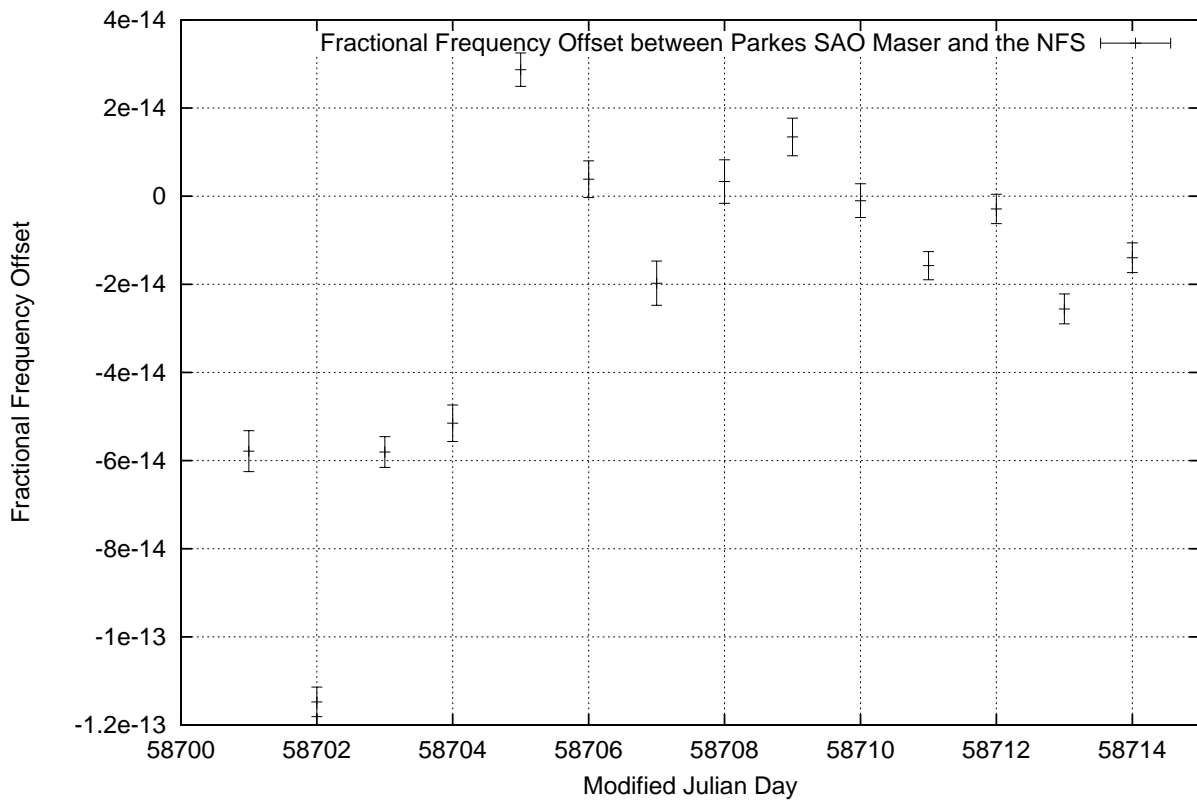

GPS Common-View Time-Transfer between ATNF Parkes and NMI Sydney

Tue Aug 20 22:26:14 2019

GPS Common-View Frequency Transfer between ATNF Parkes and NMI Sydney

Tue Aug 20 22:26:14 2019