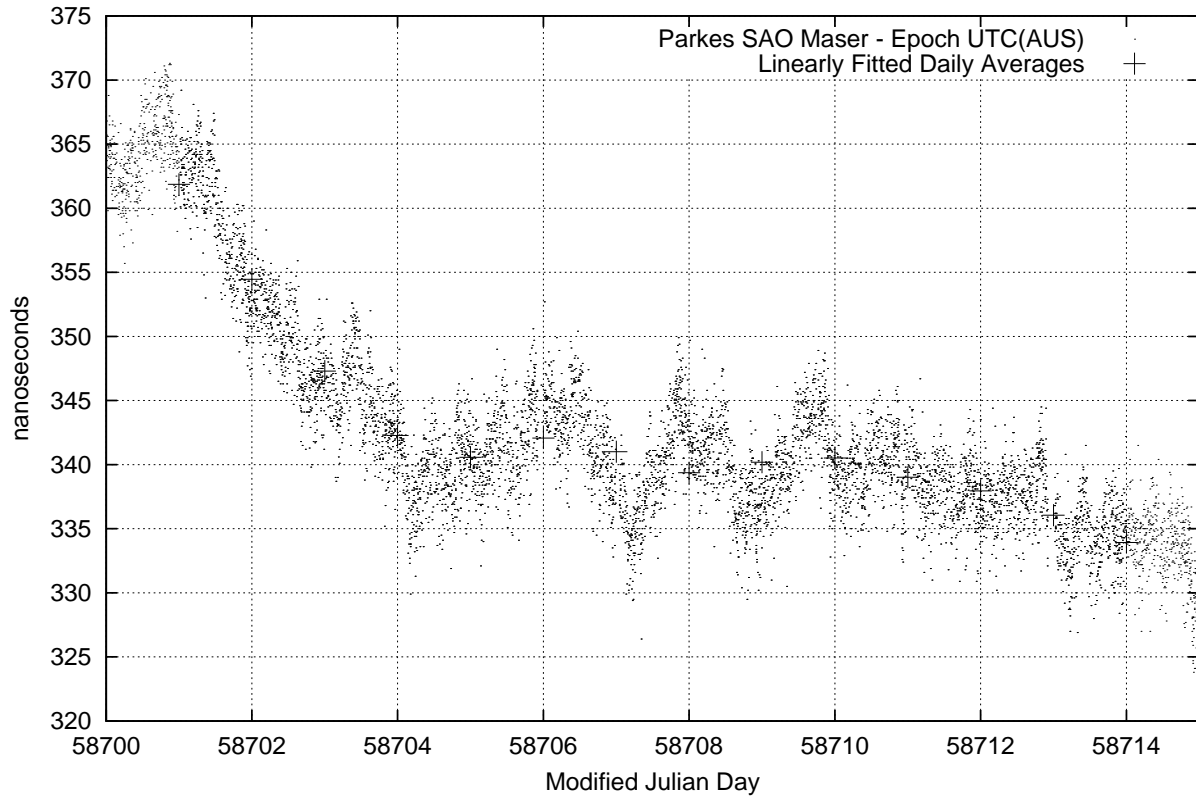

GPS Common-View Time-Transfer between ATNF Parkes and NMI Sydney

Tue Aug 20 22:26:14 2019

GPS Common-View Frequency Transfer between ATNF Parkes and NMI Sydney

Tue Aug 20 22:26:14 2019