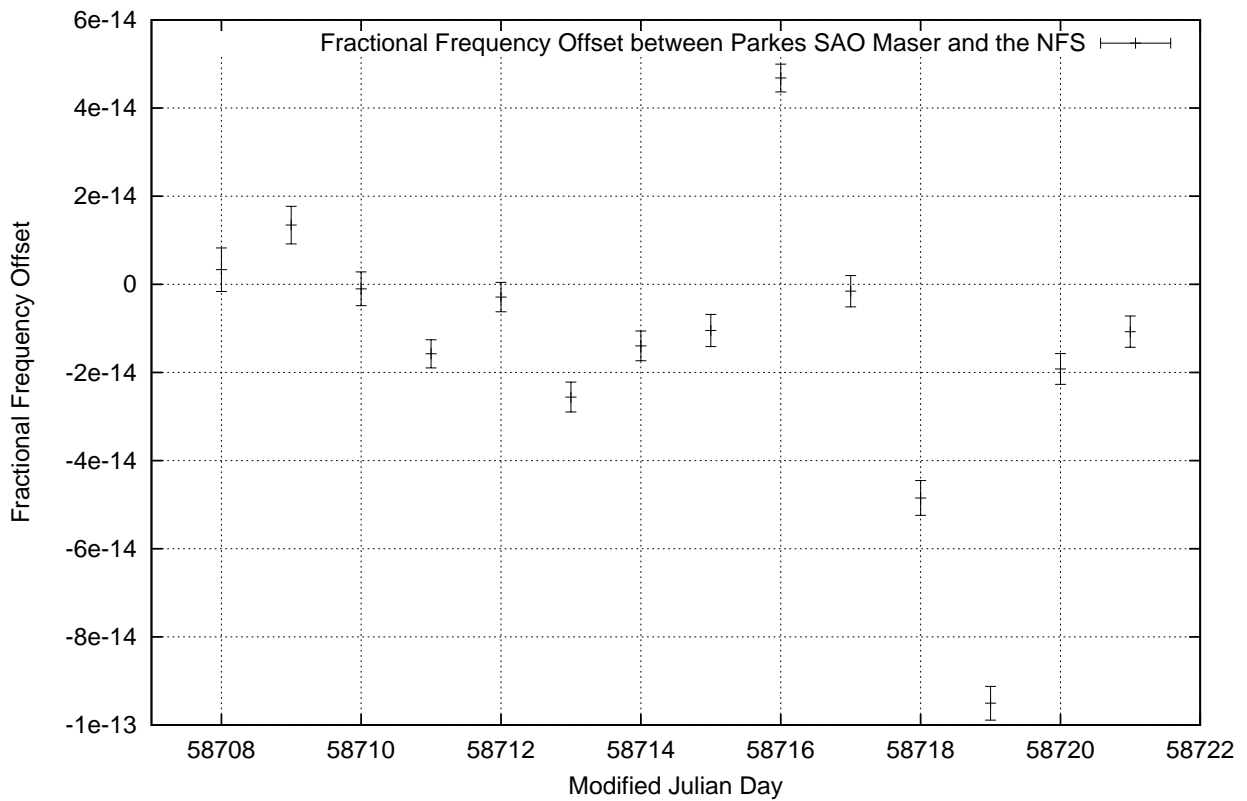

GPS Common-View Time-Transfer between ATNF Parkes and NMI Sydney

Tue Aug 27 22:26:13 2019

GPS Common-View Frequency Transfer between ATNF Parkes and NMI Sydney

Tue Aug 27 22:26:13 2019