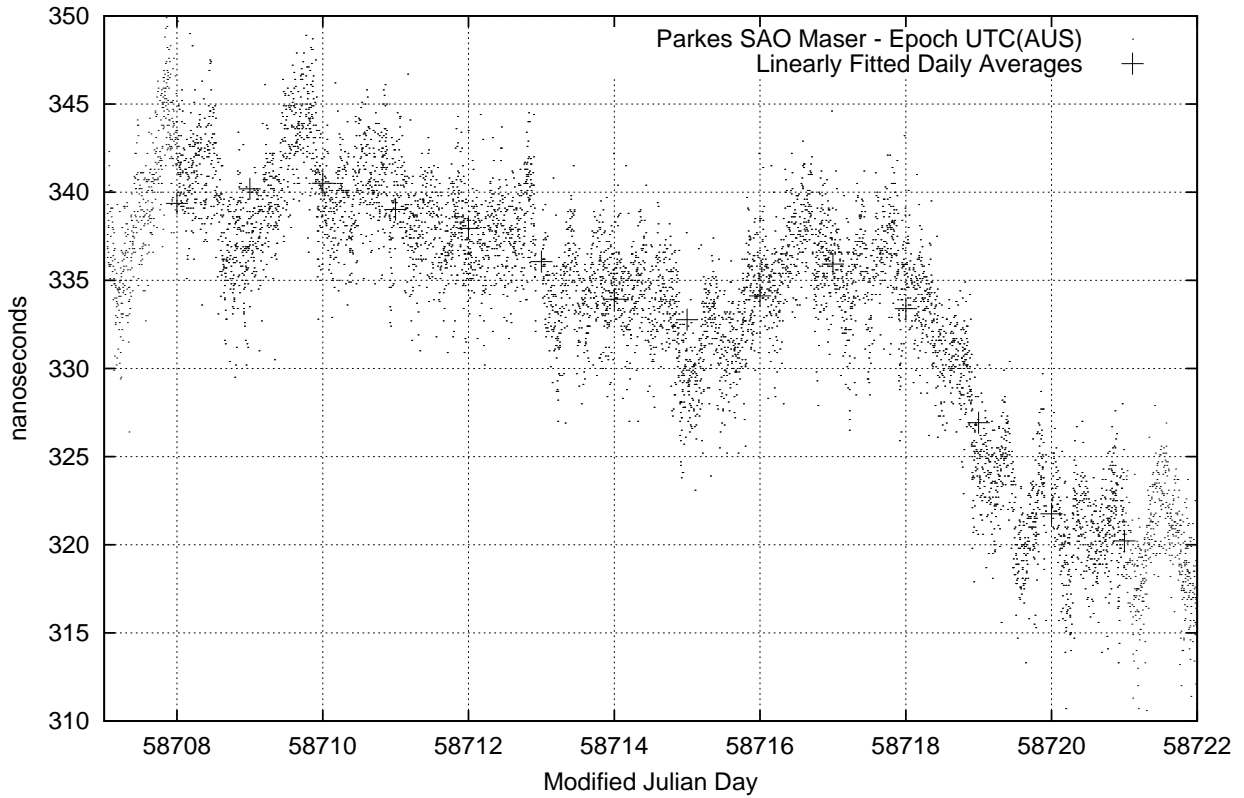

GPS Common-View Time-Transfer between ATNF Parkes and NMI Sydney

Tue Aug 27 22:26:13 2019

GPS Common-View Frequency Transfer between ATNF Parkes and NMI Sydney

Tue Aug 27 22:26:13 2019