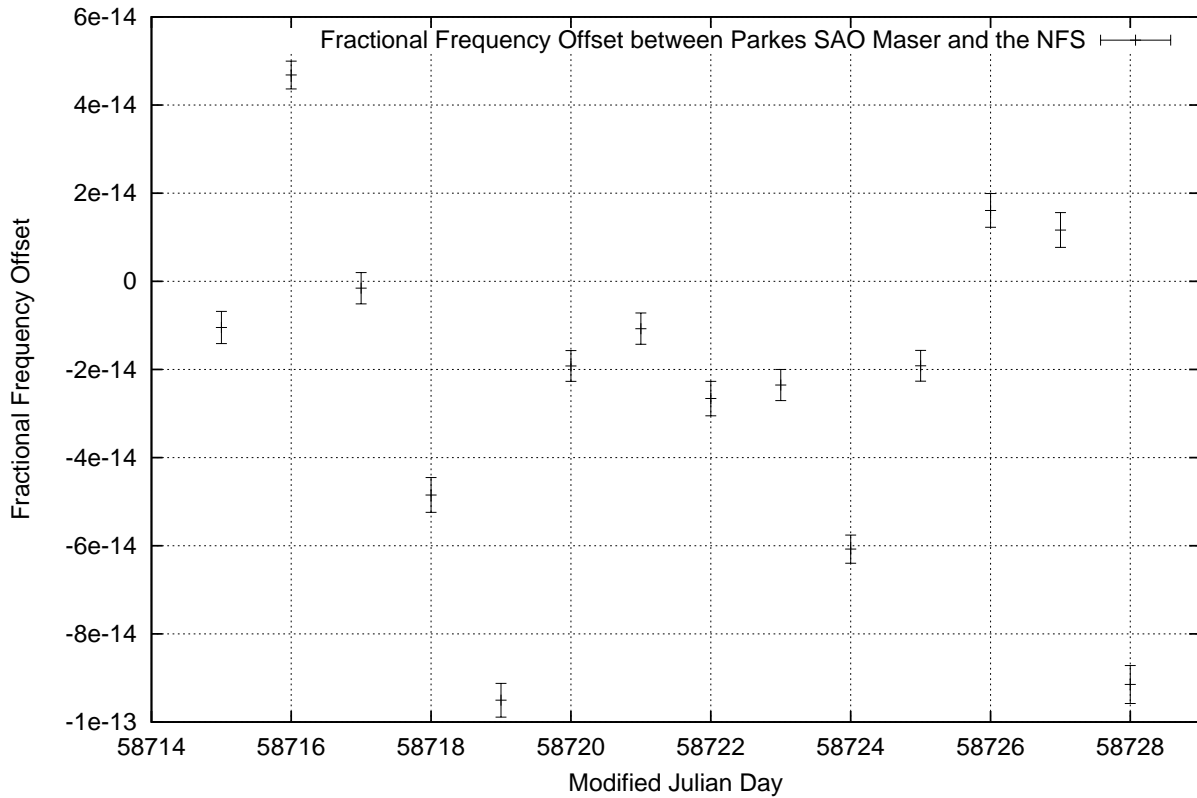

GPS Common-View Time-Transfer between ATNF Parkes and NMI Sydney

Tue Sep 03 22:26:14 2019

GPS Common-View Frequency Transfer between ATNF Parkes and NMI Sydney

Tue Sep 03 22:26:14 2019