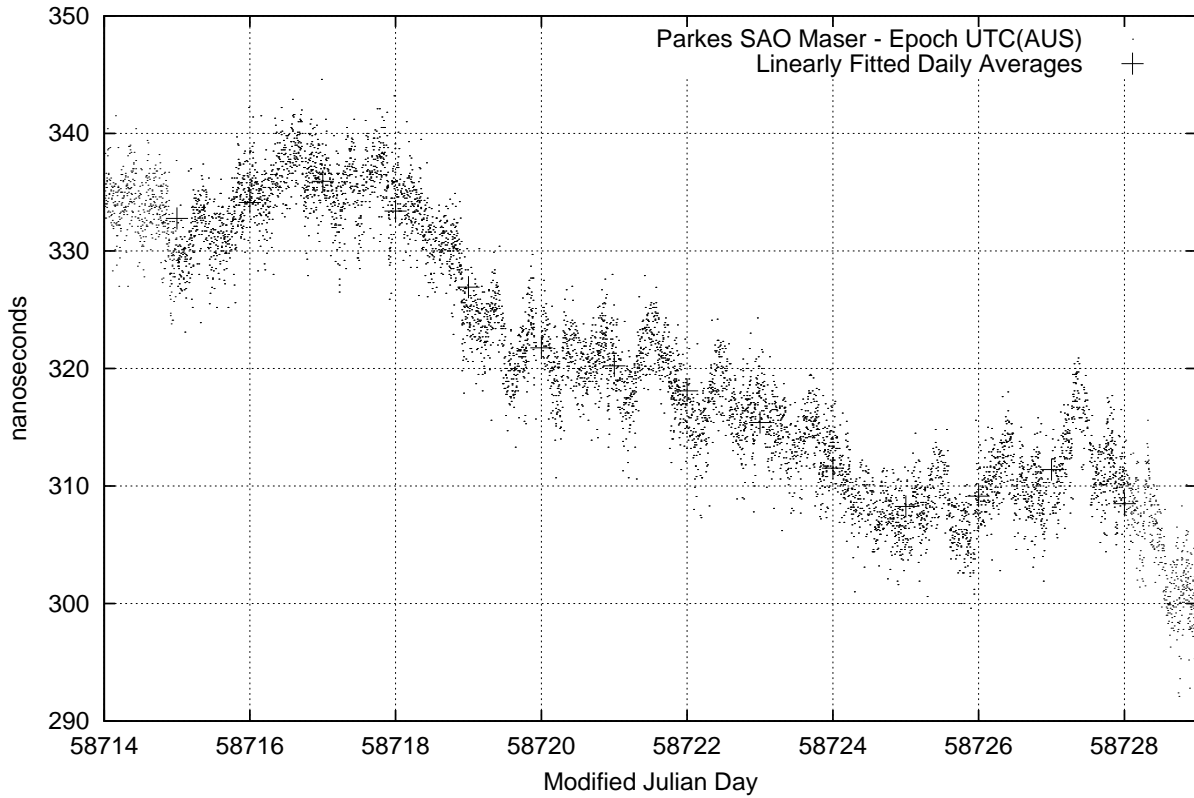

GPS Common-View Time-Transfer between ATNF Parkes and NMI Sydney

Tue Sep 03 22:26:14 2019

GPS Common-View Frequency Transfer between ATNF Parkes and NMI Sydney

Tue Sep 03 22:26:14 2019