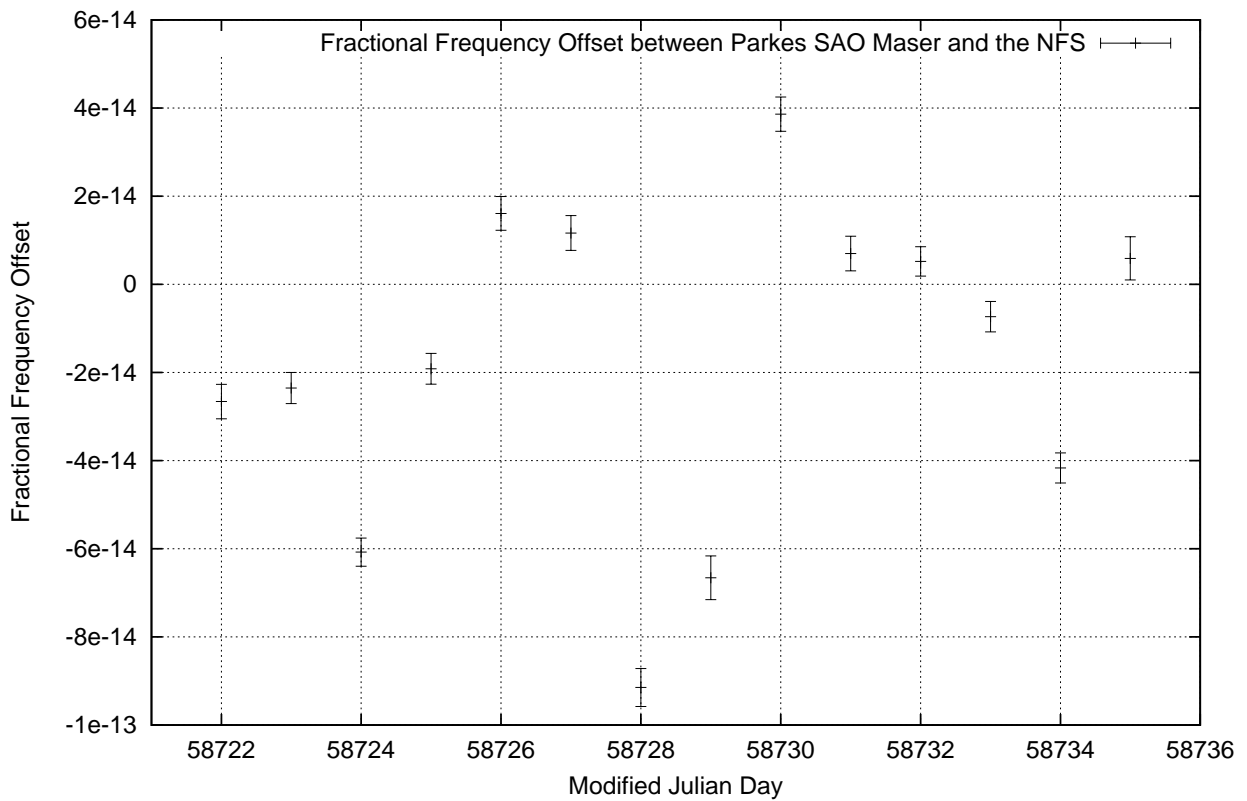

GPS Common-View Time-Transfer between ATNF Parkes and NMI Sydney

Tue Sep 10 22:26:13 2019

GPS Common-View Frequency Transfer between ATNF Parkes and NMI Sydney

Tue Sep 10 22:26:13 2019