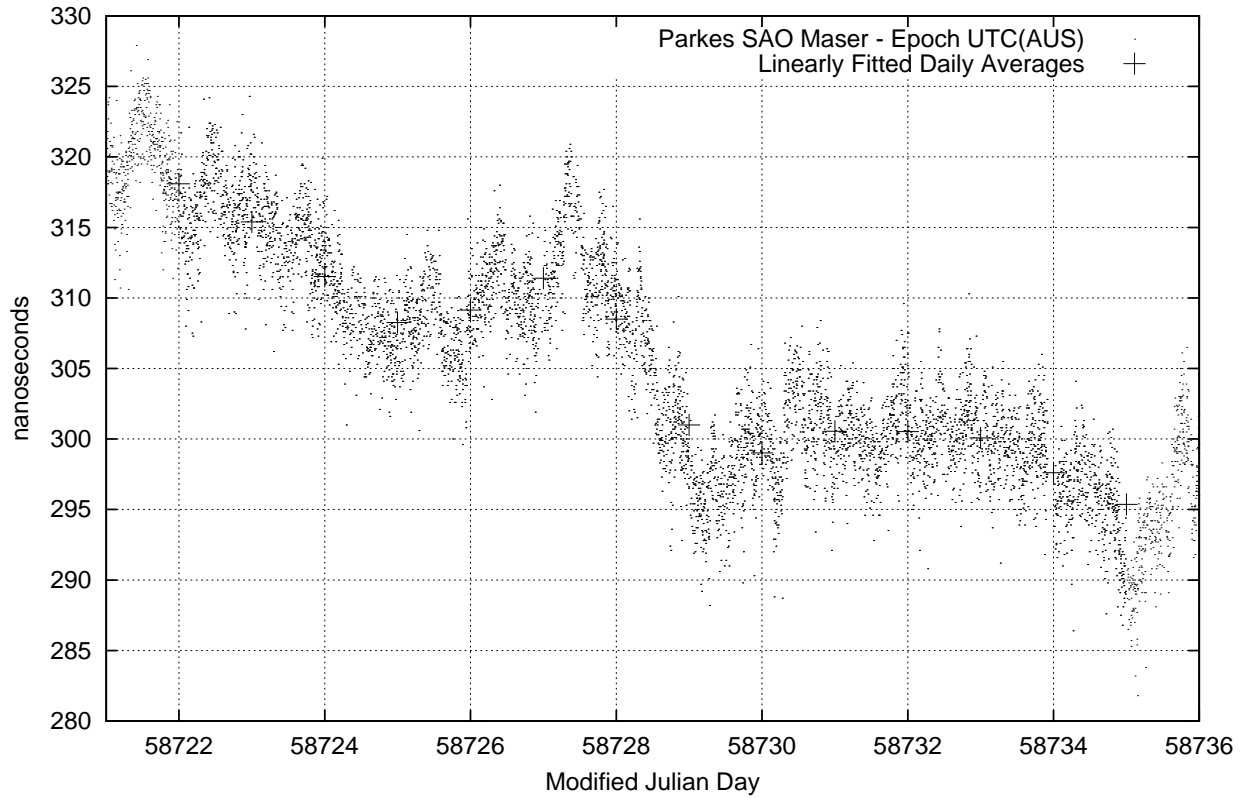

GPS Common-View Time-Transfer between ATNF Parkes and NMI Sydney

Tue Sep 10 22:26:13 2019

GPS Common-View Frequency Transfer between ATNF Parkes and NMI Sydney

Tue Sep 10 22:26:13 2019