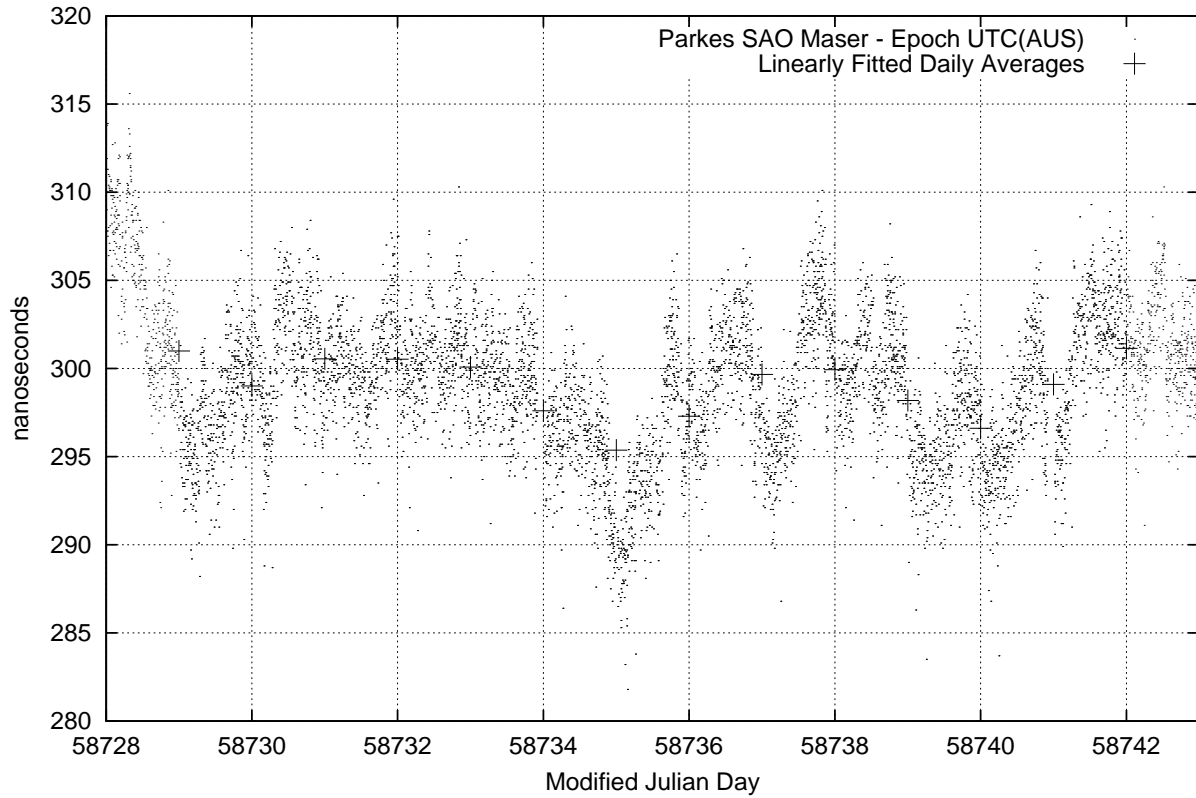

GPS Common-View Time-Transfer between ATNF Parkes and NMI Sydney

Tue Sep 17 22:26:13 2019

GPS Common-View Frequency Transfer between ATNF Parkes and NMI Sydney

Tue Sep 17 22:26:13 2019