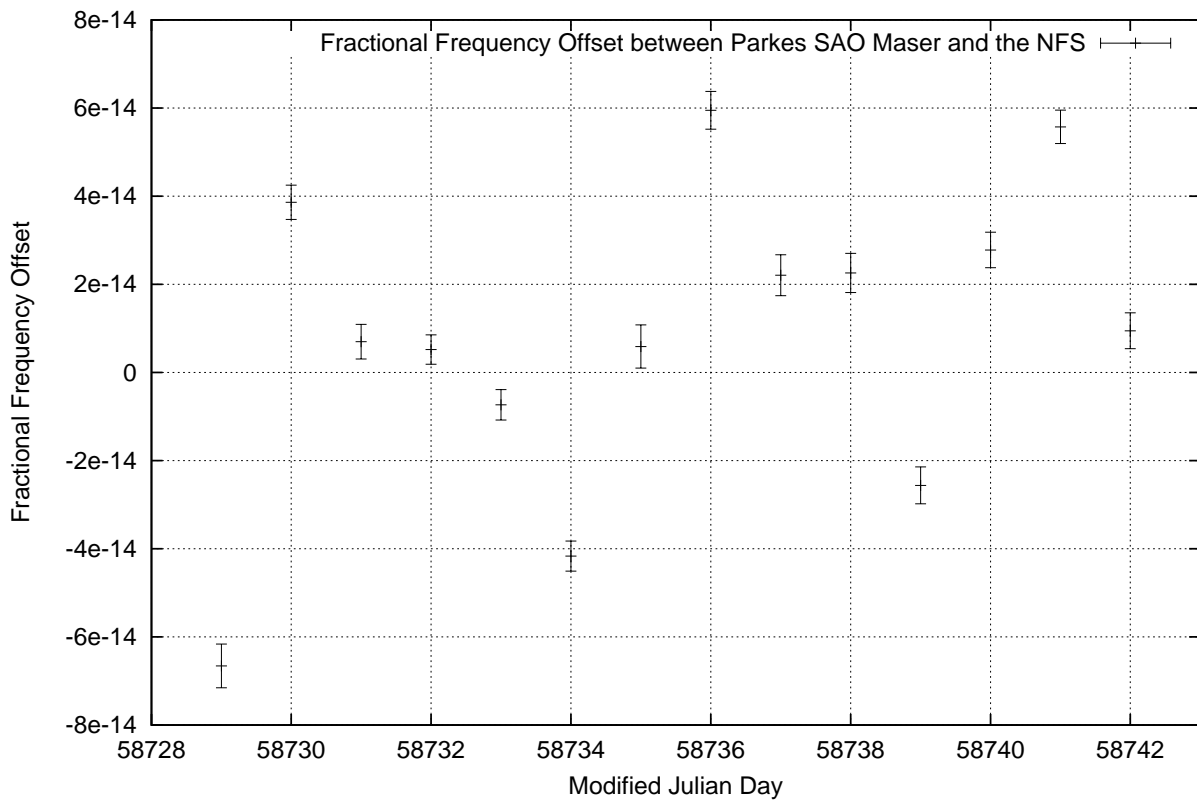

GPS Common-View Time-Transfer between ATNF Parkes and NMI Sydney

Tue Sep 17 22:26:13 2019

GPS Common-View Frequency Transfer between ATNF Parkes and NMI Sydney

Tue Sep 17 22:26:13 2019