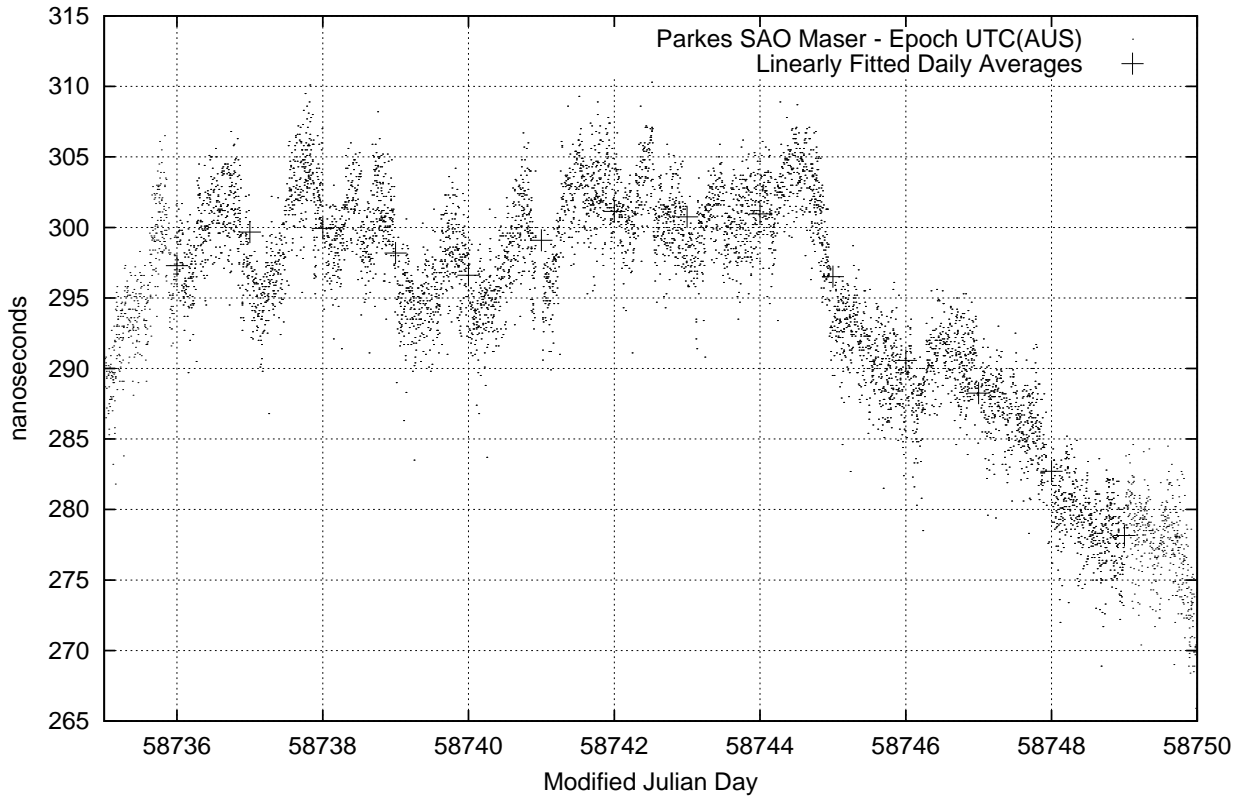

GPS Common-View Time-Transfer between ATNF Parkes and NMI Sydney

Tue Sep 24 22:26:14 2019

GPS Common-View Frequency Transfer between ATNF Parkes and NMI Sydney

Tue Sep 24 22:26:14 2019