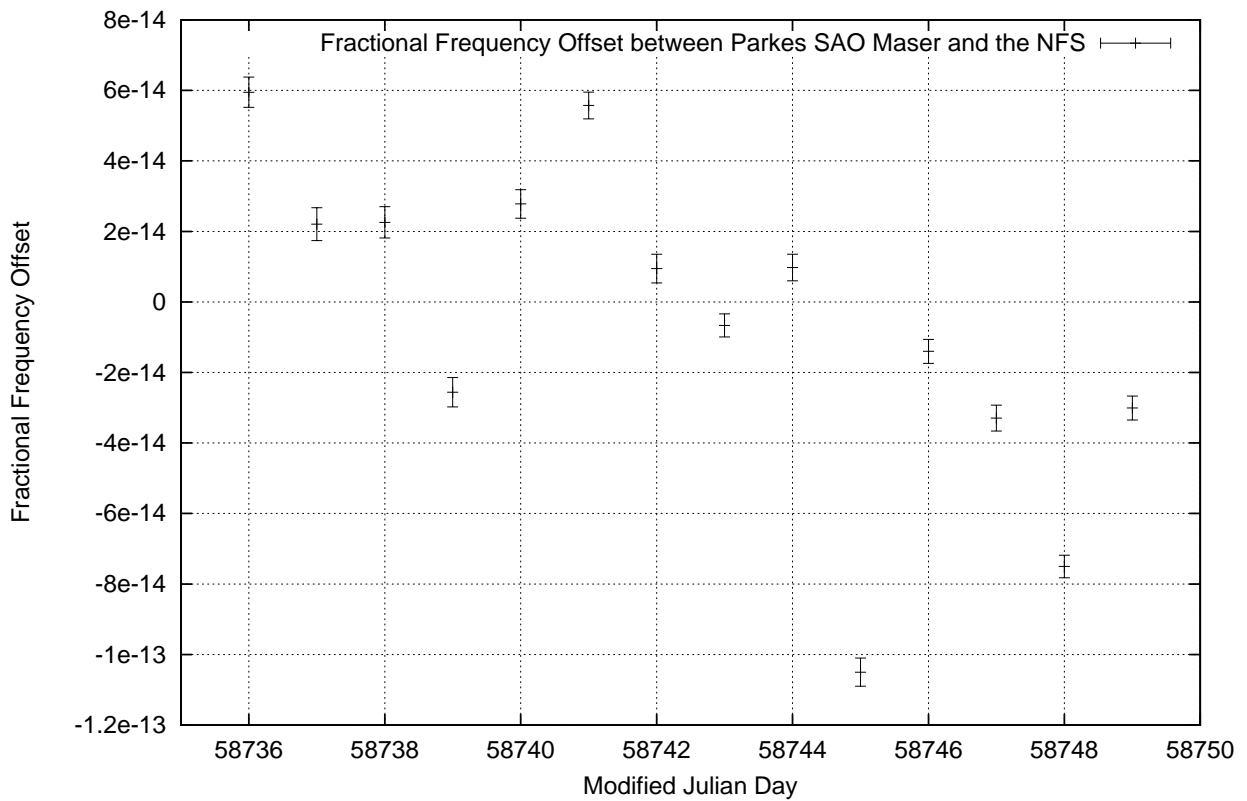

GPS Common-View Time-Transfer between ATNF Parkes and NMI Sydney

Tue Sep 24 22:26:14 2019

GPS Common-View Frequency Transfer between ATNF Parkes and NMI Sydney

Tue Sep 24 22:26:14 2019