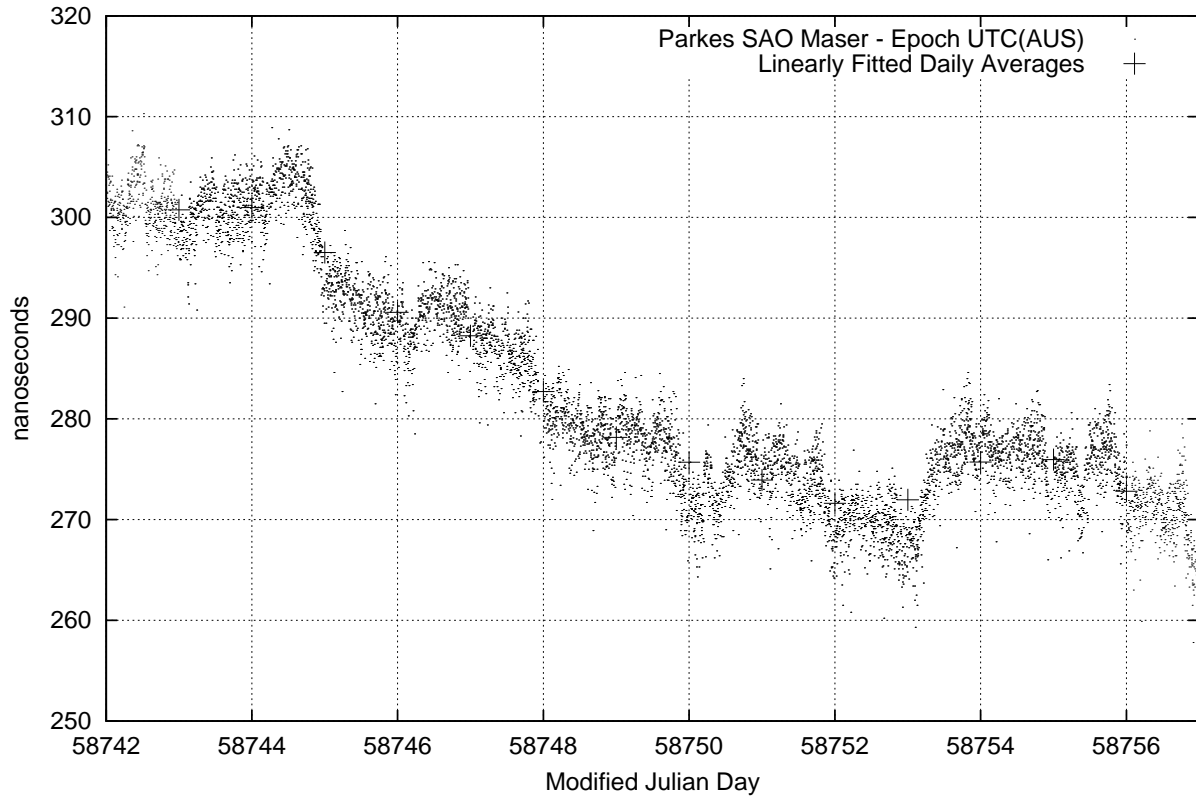

GPS Common-View Time-Transfer between ATNF Parkes and NMI Sydney

Tue Oct 01 22:26:13 2019

GPS Common-View Frequency Transfer between ATNF Parkes and NMI Sydney

Tue Oct 01 22:26:13 2019