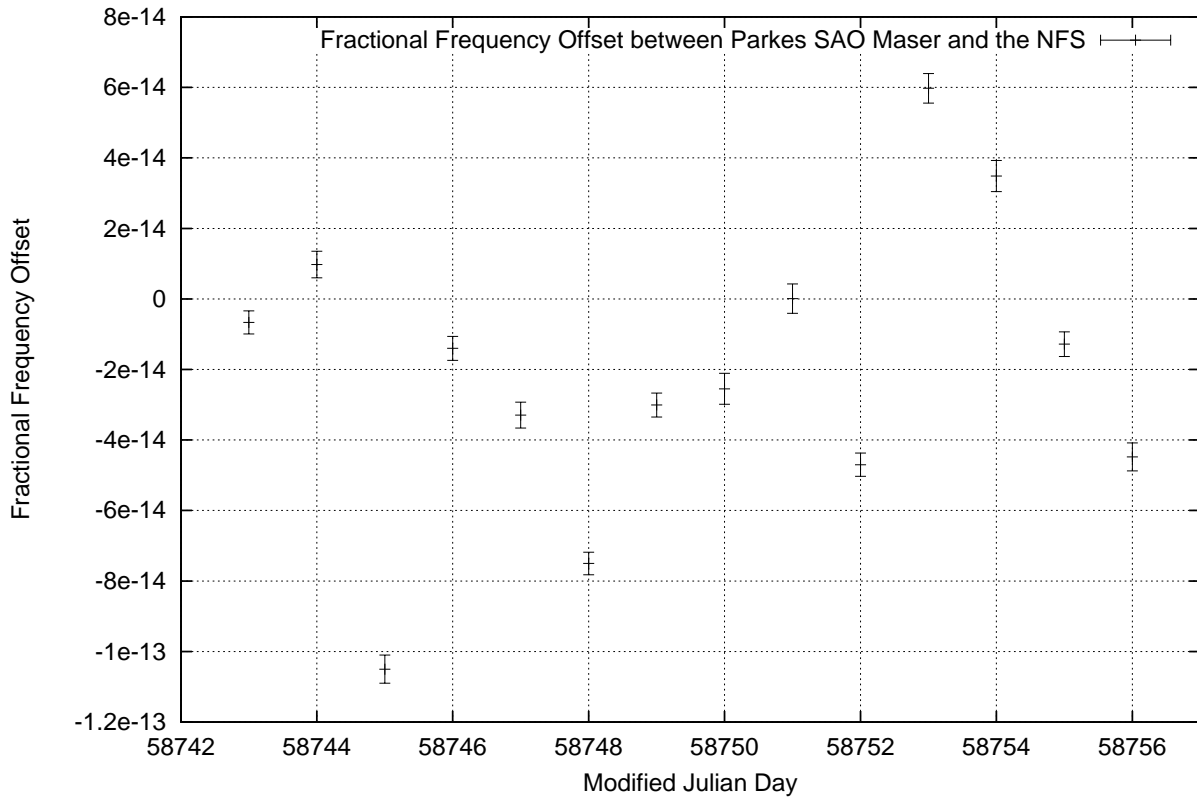

GPS Common-View Time-Transfer between ATNF Parkes and NMI Sydney

Tue Oct 01 22:26:13 2019

GPS Common-View Frequency Transfer between ATNF Parkes and NMI Sydney

Tue Oct 01 22:26:13 2019