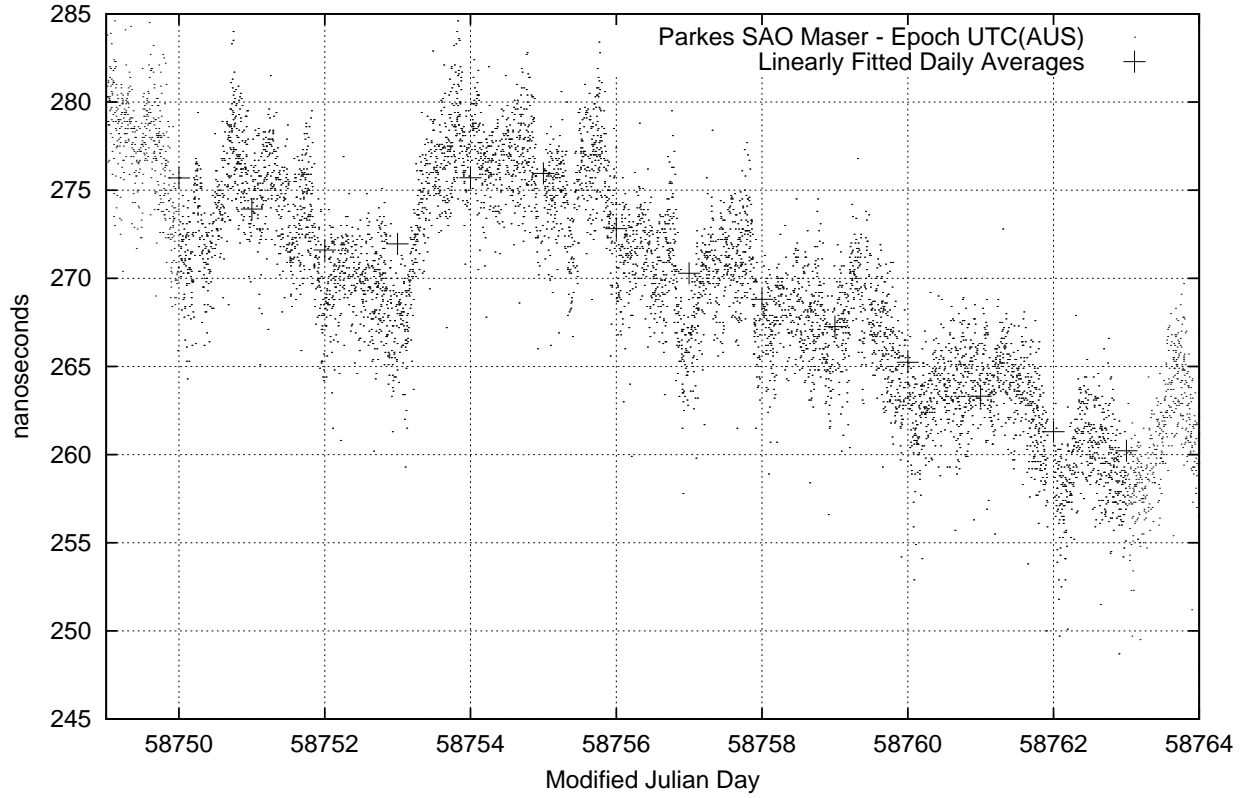

GPS Common-View Time-Transfer between ATNF Parkes and NMI Sydney

Tue Oct 08 22:26:14 2019

GPS Common-View Frequency Transfer between ATNF Parkes and NMI Sydney

Tue Oct 08 22:26:14 2019