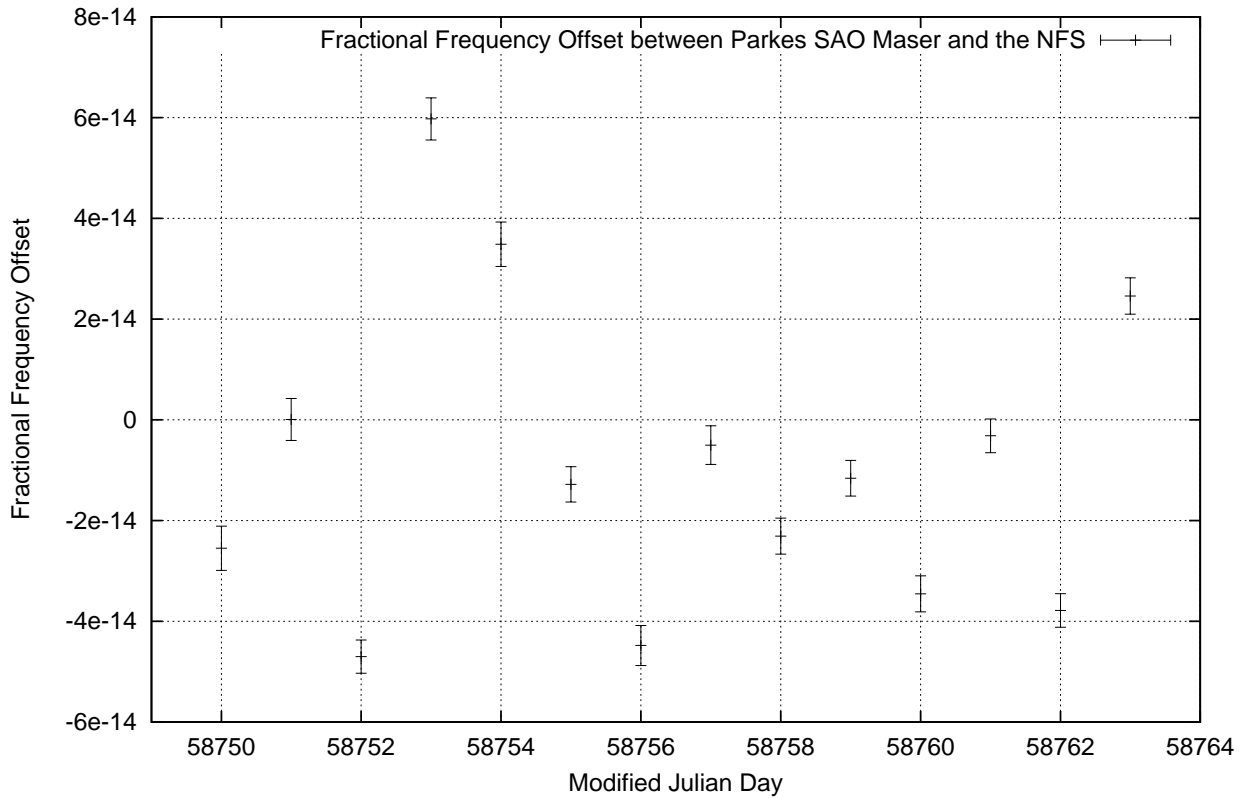

GPS Common-View Time-Transfer between ATNF Parkes and NMI Sydney

Tue Oct 08 22:26:14 2019

GPS Common-View Frequency Transfer between ATNF Parkes and NMI Sydney

Tue Oct 08 22:26:14 2019