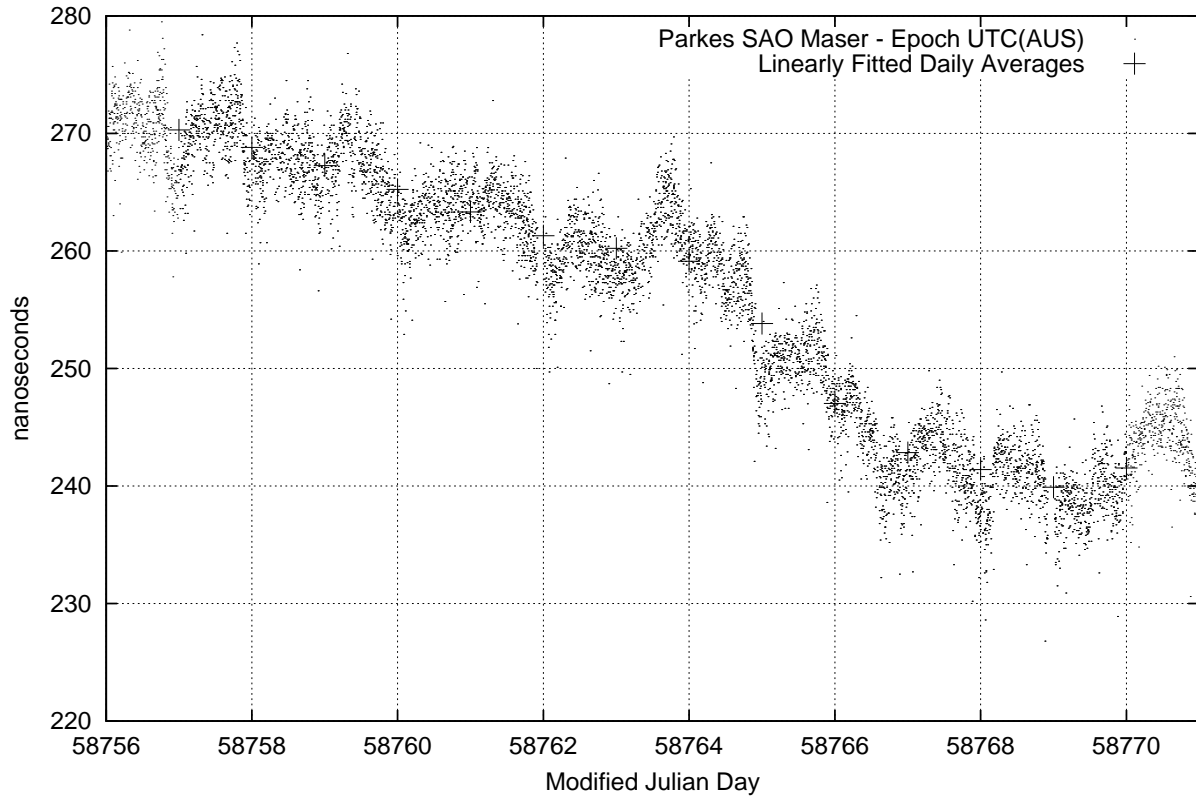

GPS Common-View Time-Transfer between ATNF Parkes and NMI Sydney

Tue Oct 15 22:26:13 2019

GPS Common-View Frequency Transfer between ATNF Parkes and NMI Sydney

Tue Oct 15 22:26:13 2019