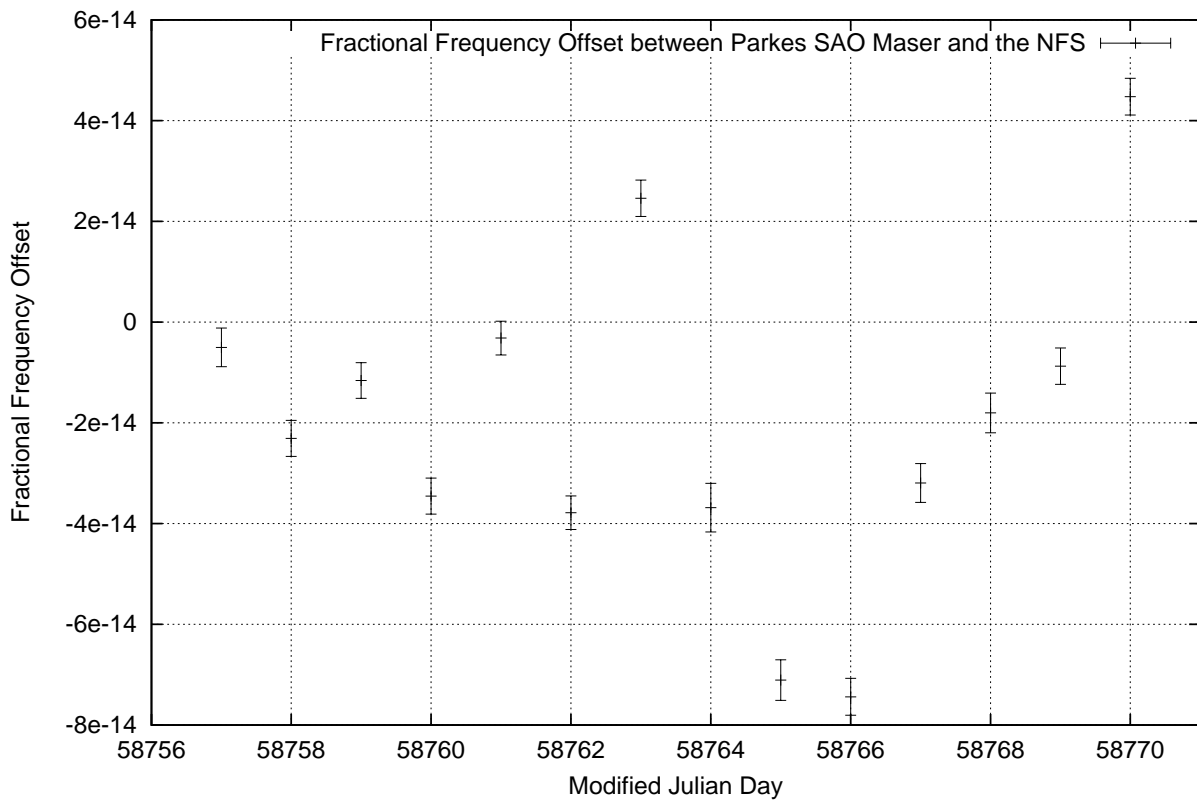

GPS Common-View Time-Transfer between ATNF Parkes and NMI Sydney

Tue Oct 15 22:26:13 2019

GPS Common-View Frequency Transfer between ATNF Parkes and NMI Sydney

Tue Oct 15 22:26:13 2019