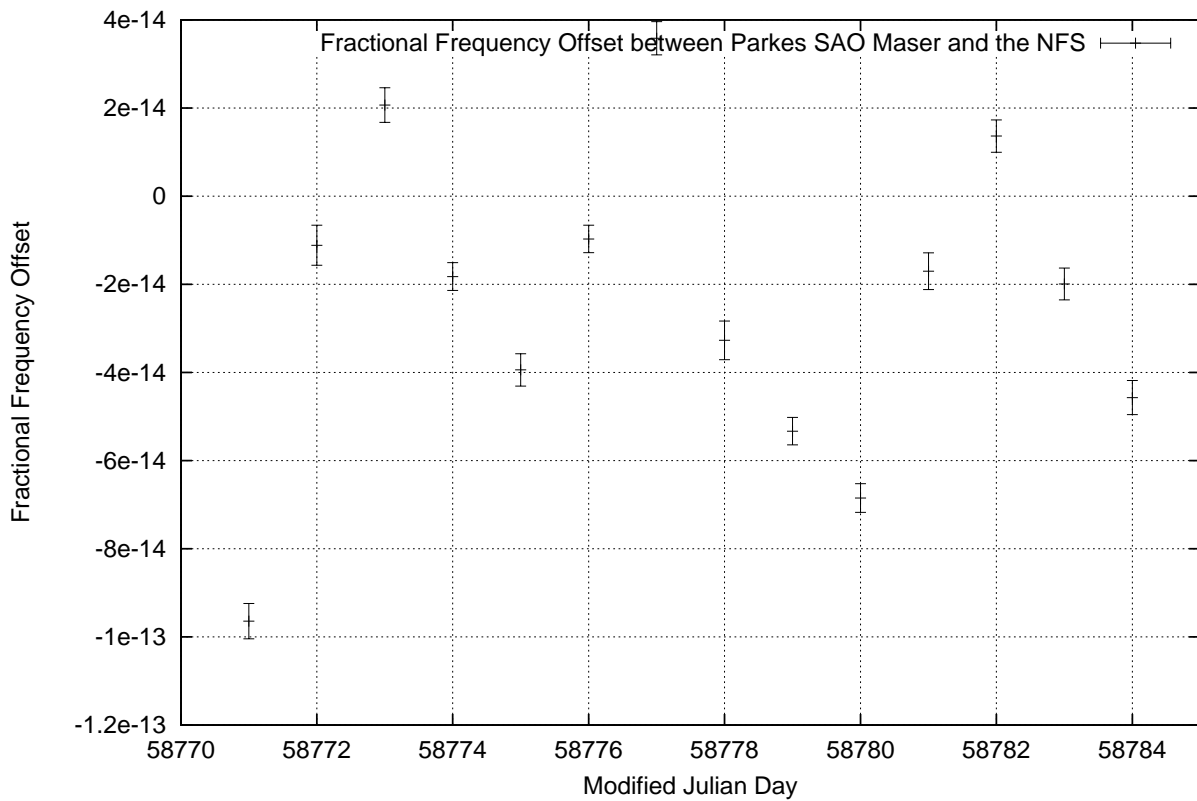

GPS Common-View Time-Transfer between ATNF Parkes and NMI Sydney

Tue Oct 29 22:26:13 2019

GPS Common-View Frequency Transfer between ATNF Parkes and NMI Sydney

Tue Oct 29 22:26:13 2019