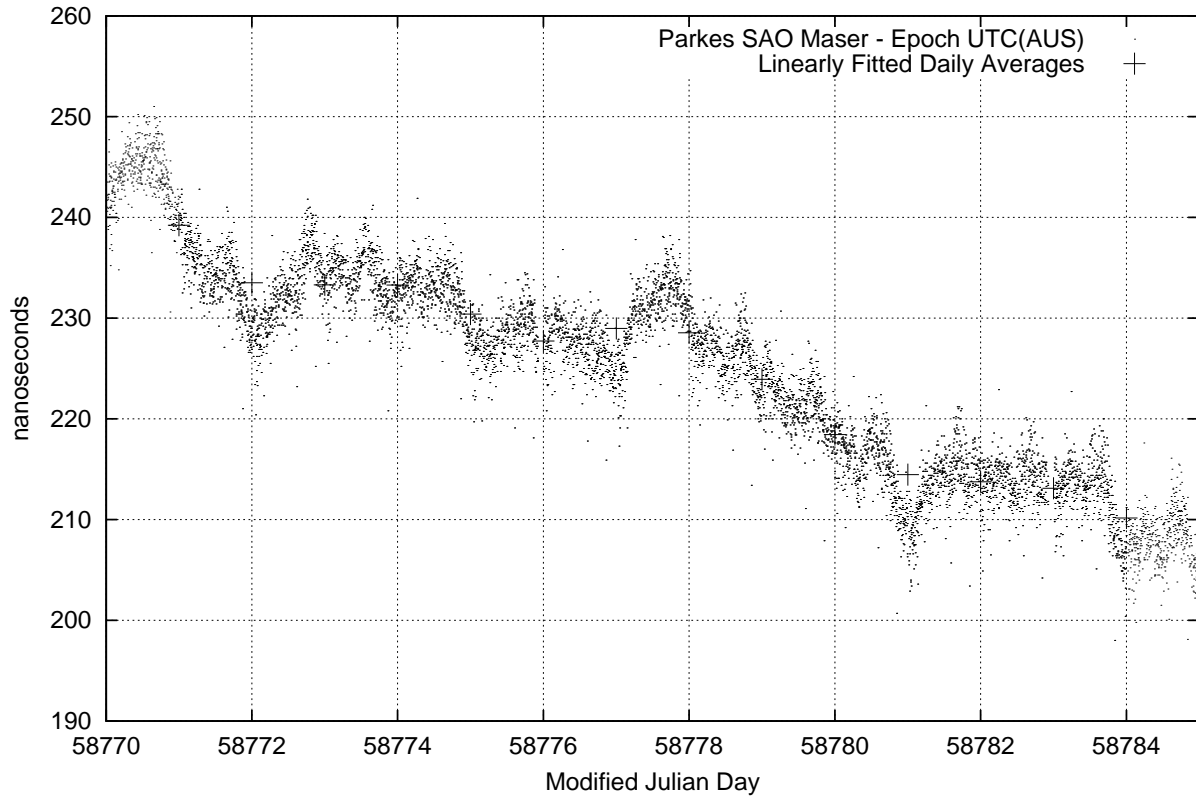

GPS Common-View Time-Transfer between ATNF Parkes and NMI Sydney

Tue Oct 29 22:26:13 2019

GPS Common-View Frequency Transfer between ATNF Parkes and NMI Sydney

Tue Oct 29 22:26:13 2019