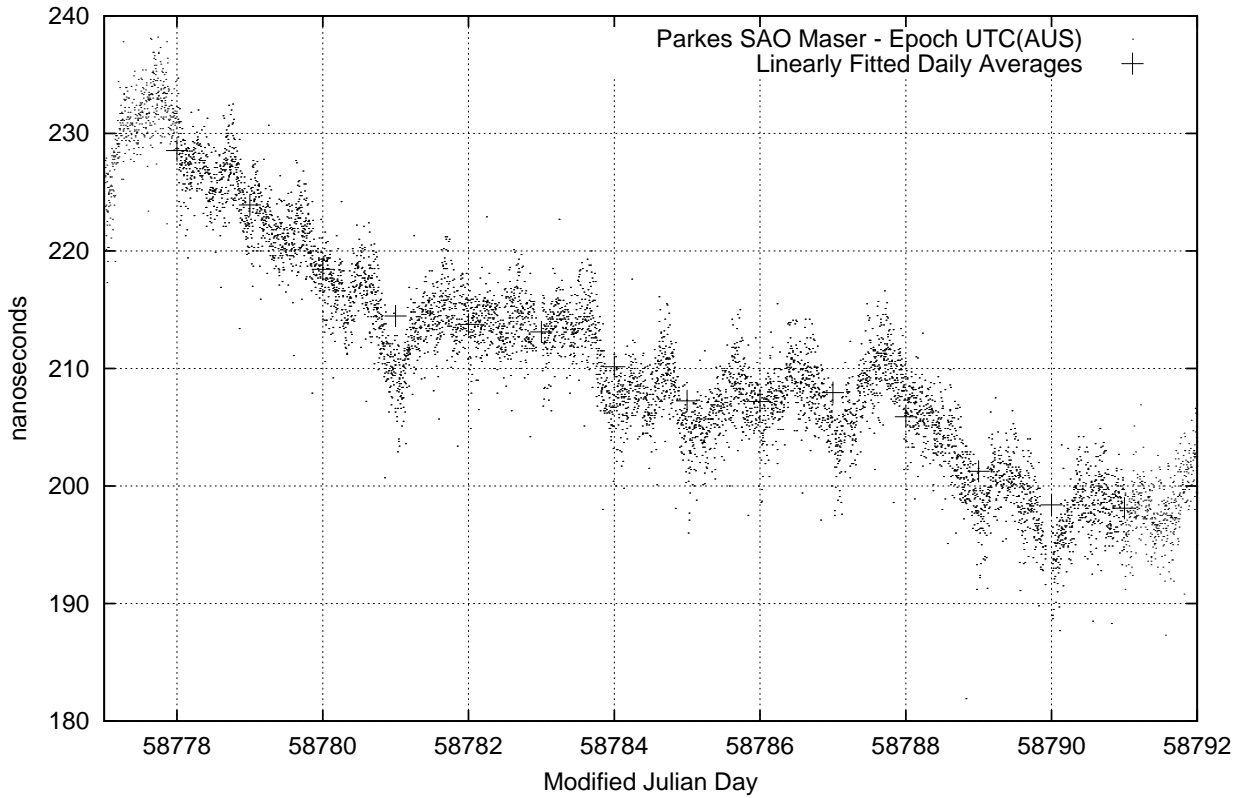

GPS Common-View Time-Transfer between ATNF Parkes and NMI Sydney

Tue Nov 05 22:26:13 2019

GPS Common-View Frequency Transfer between ATNF Parkes and NMI Sydney

Tue Nov 05 22:26:13 2019