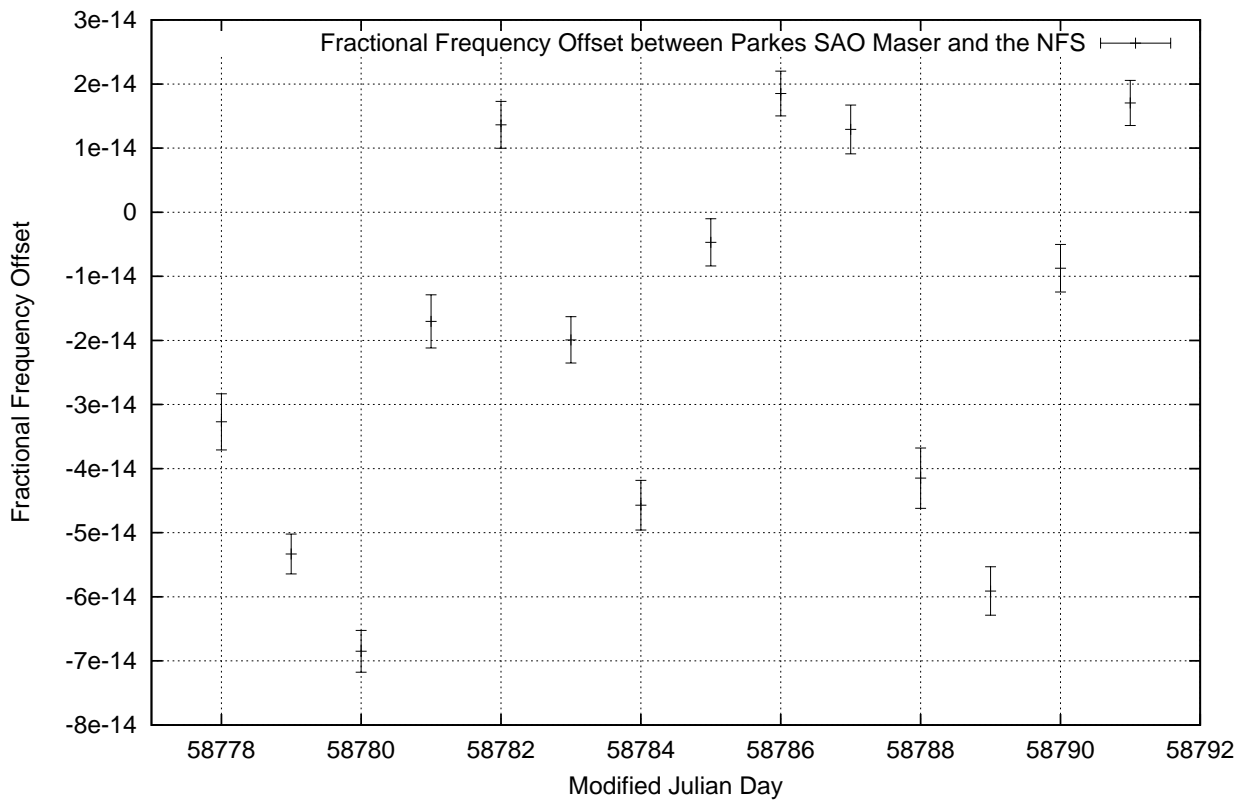

GPS Common-View Time-Transfer between ATNF Parkes and NMI Sydney

Tue Nov 05 22:26:13 2019

GPS Common-View Frequency Transfer between ATNF Parkes and NMI Sydney

Tue Nov 05 22:26:13 2019