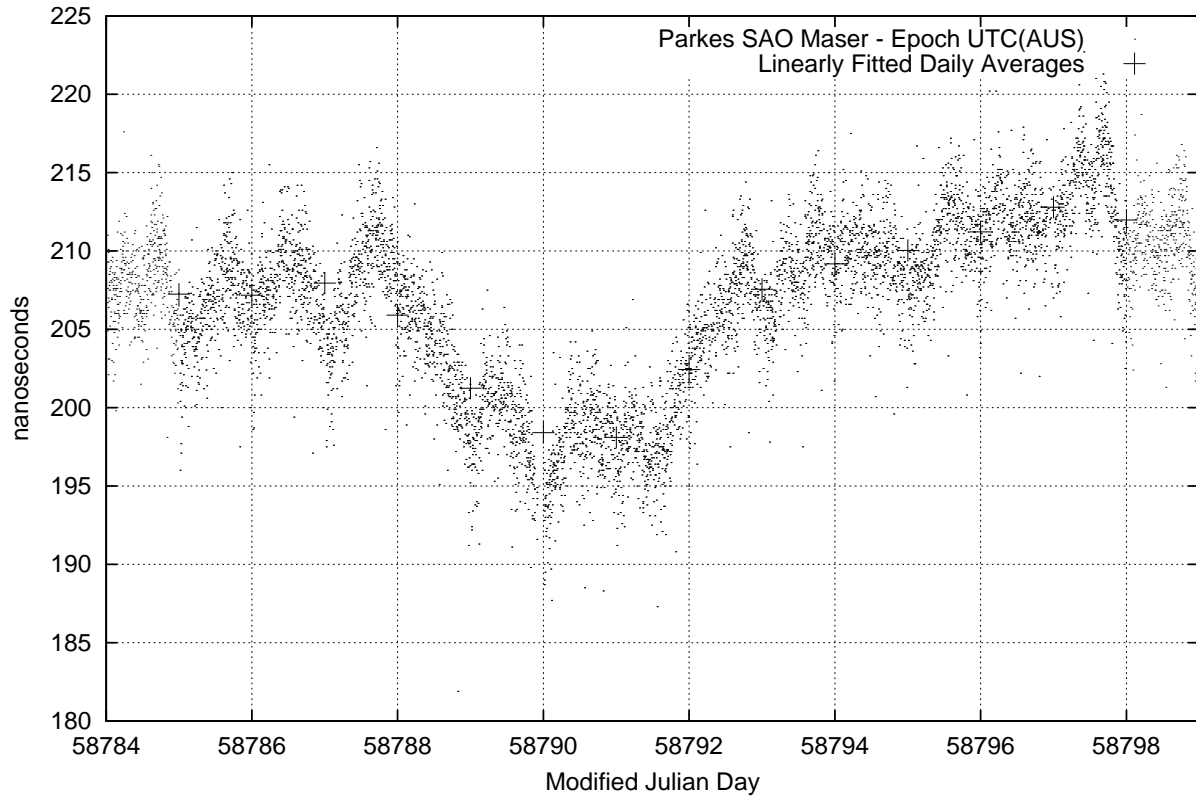

GPS Common-View Time-Transfer between ATNF Parkes and NMI Sydney

Tue Nov 12 22:26:14 2019

GPS Common-View Frequency Transfer between ATNF Parkes and NMI Sydney

Tue Nov 12 22:26:14 2019