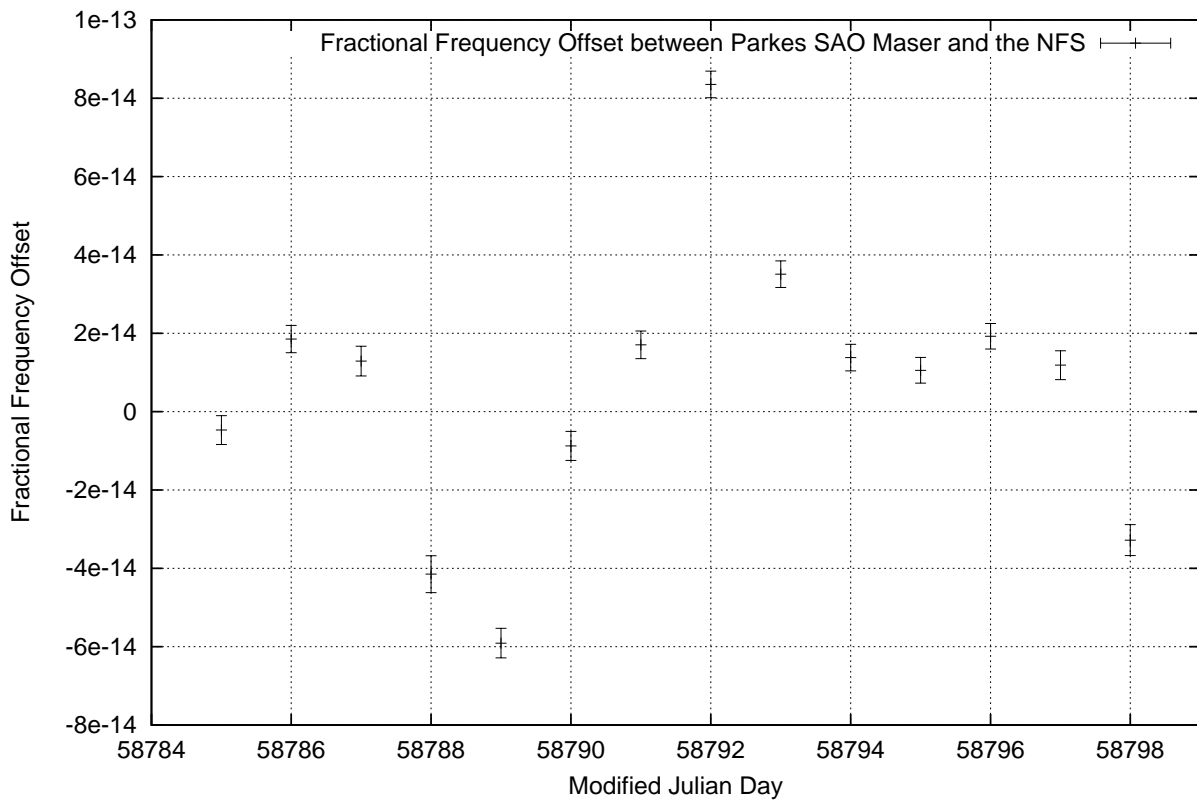

GPS Common-View Time-Transfer between ATNF Parkes and NMI Sydney

Tue Nov 12 22:26:14 2019

GPS Common-View Frequency Transfer between ATNF Parkes and NMI Sydney

Tue Nov 12 22:26:14 2019