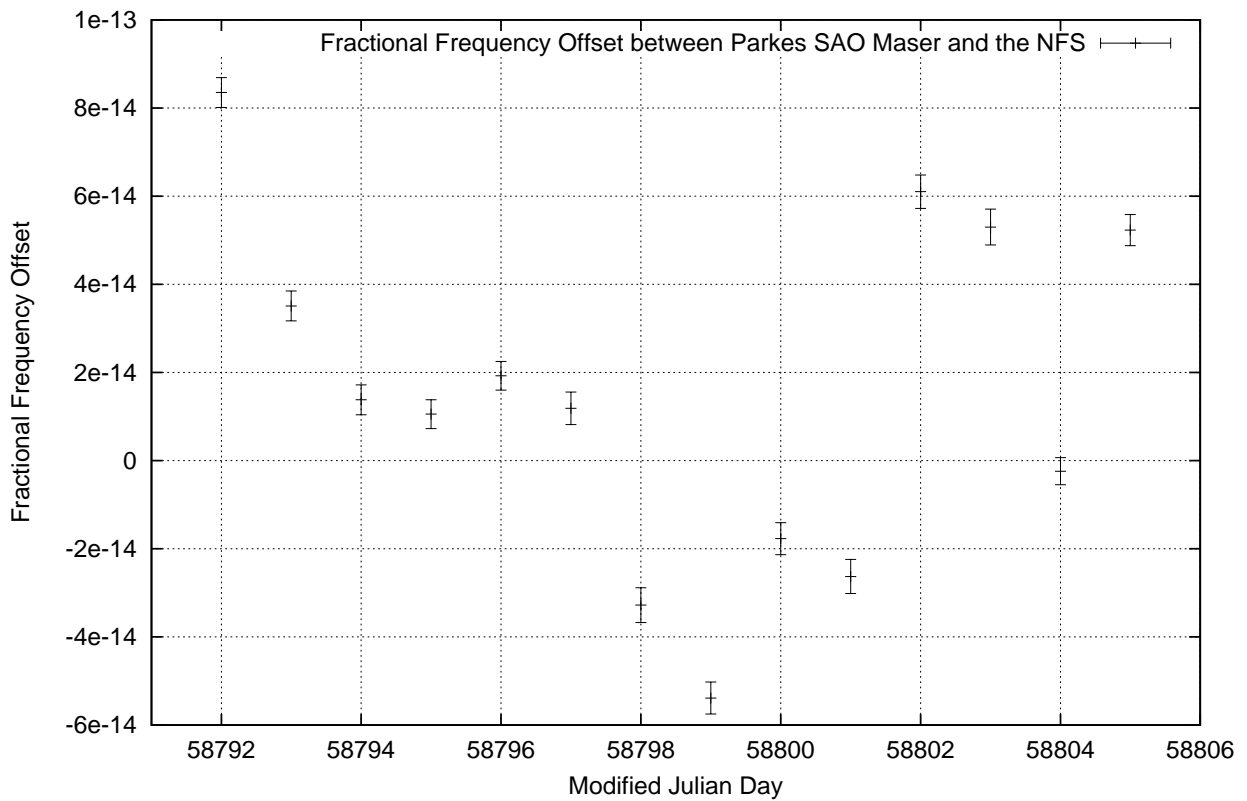

GPS Common-View Time-Transfer between ATNF Parkes and NMI Sydney

Tue Nov 19 22:26:13 2019

GPS Common-View Frequency Transfer between ATNF Parkes and NMI Sydney

Tue Nov 19 22:26:13 2019