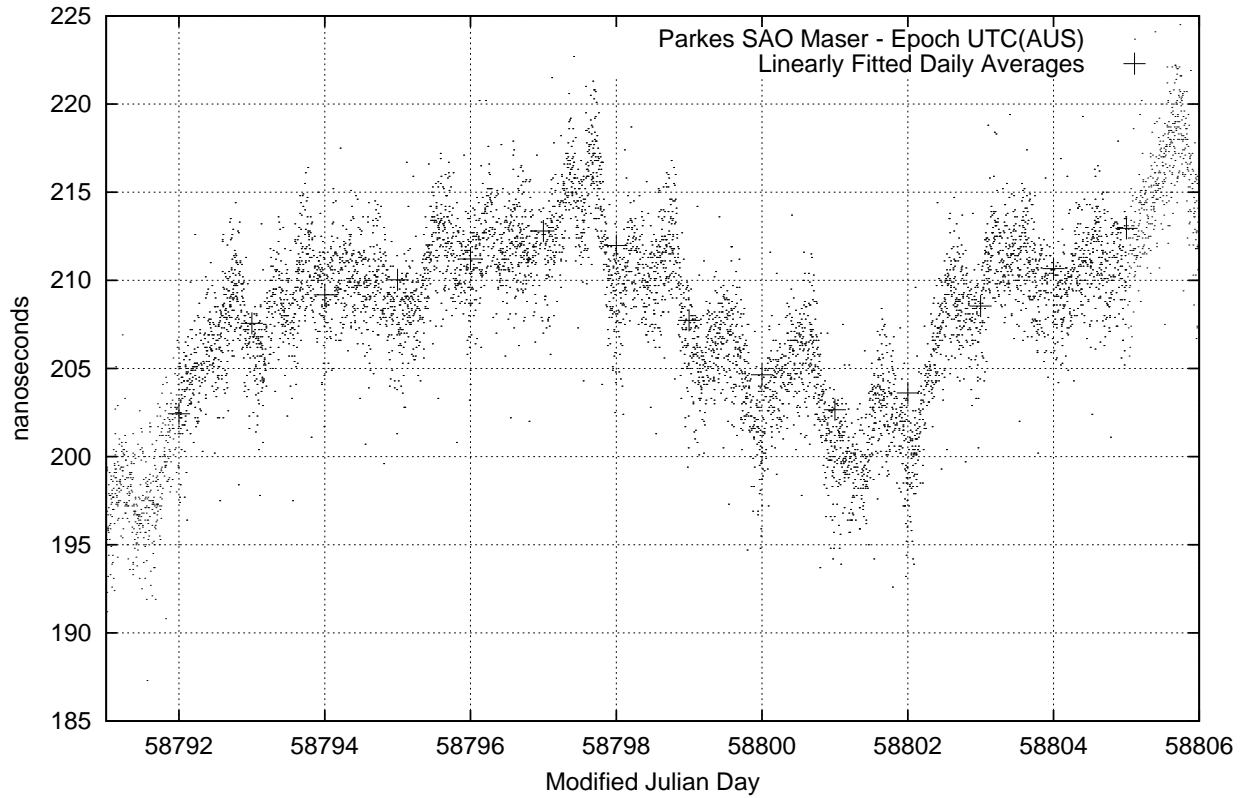

GPS Common-View Time-Transfer between ATNF Parkes and NMI Sydney

Tue Nov 19 22:26:13 2019

GPS Common-View Frequency Transfer between ATNF Parkes and NMI Sydney

Tue Nov 19 22:26:13 2019