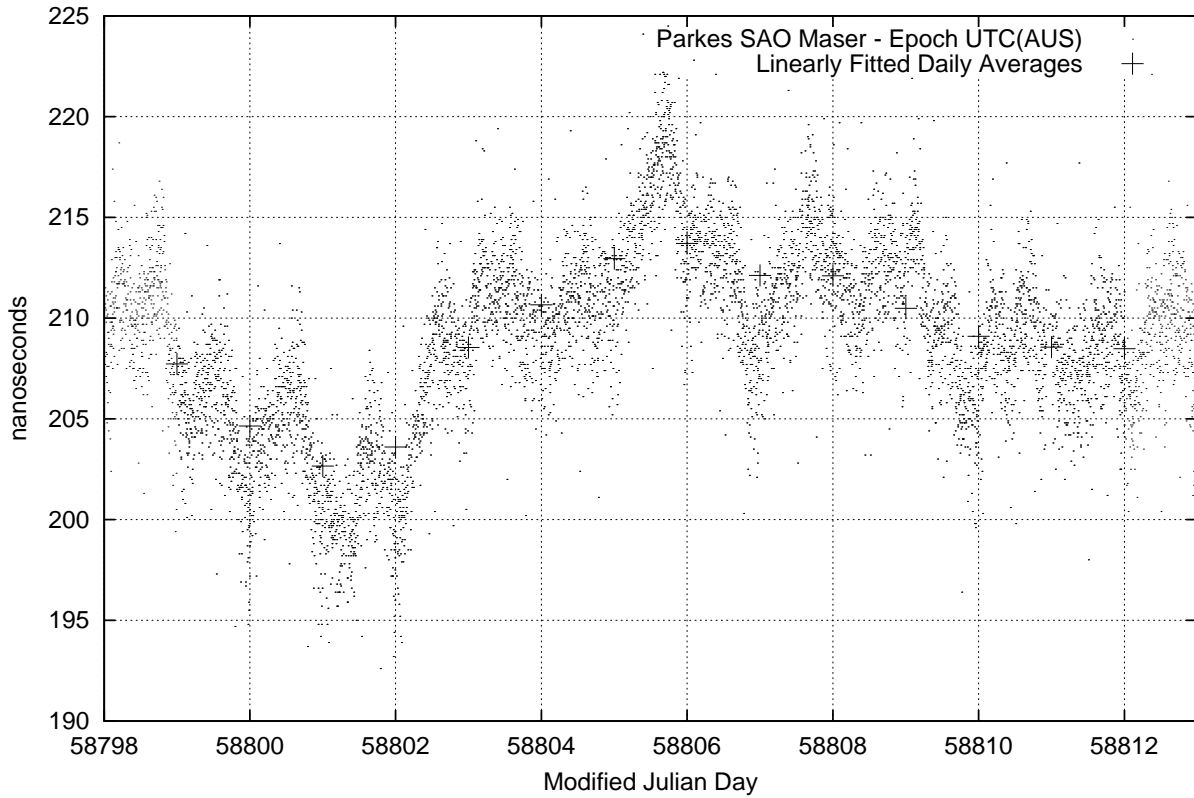

GPS Common-View Time-Transfer between ATNF Parkes and NMI Sydney

Tue Nov 26 22:26:13 2019

GPS Common-View Frequency Transfer between ATNF Parkes and NMI Sydney

Tue Nov 26 22:26:13 2019