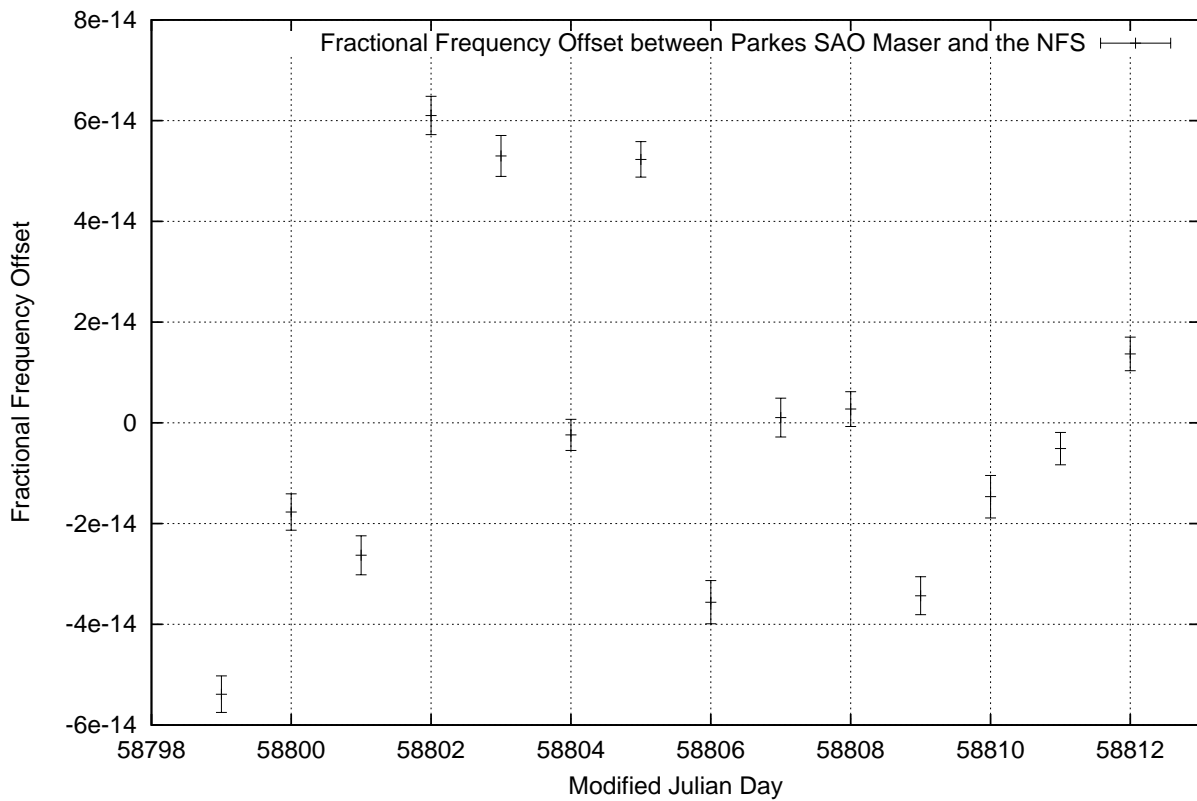

GPS Common-View Time-Transfer between ATNF Parkes and NMI Sydney

Tue Nov 26 22:26:13 2019

GPS Common-View Frequency Transfer between ATNF Parkes and NMI Sydney

Tue Nov 26 22:26:13 2019