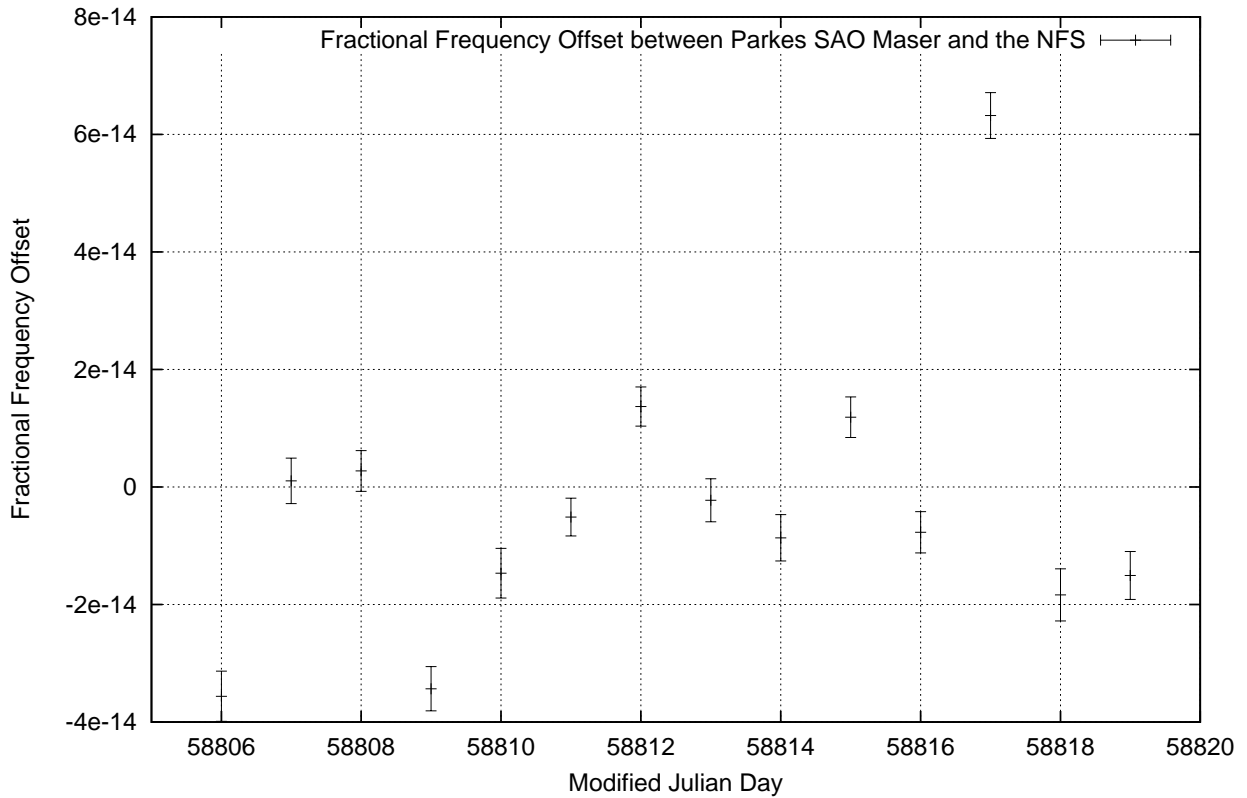

GPS Common-View Time-Transfer between ATNF Parkes and NMI Sydney

Tue Dec 03 22:26:13 2019

GPS Common-View Frequency Transfer between ATNF Parkes and NMI Sydney

Tue Dec 03 22:26:13 2019