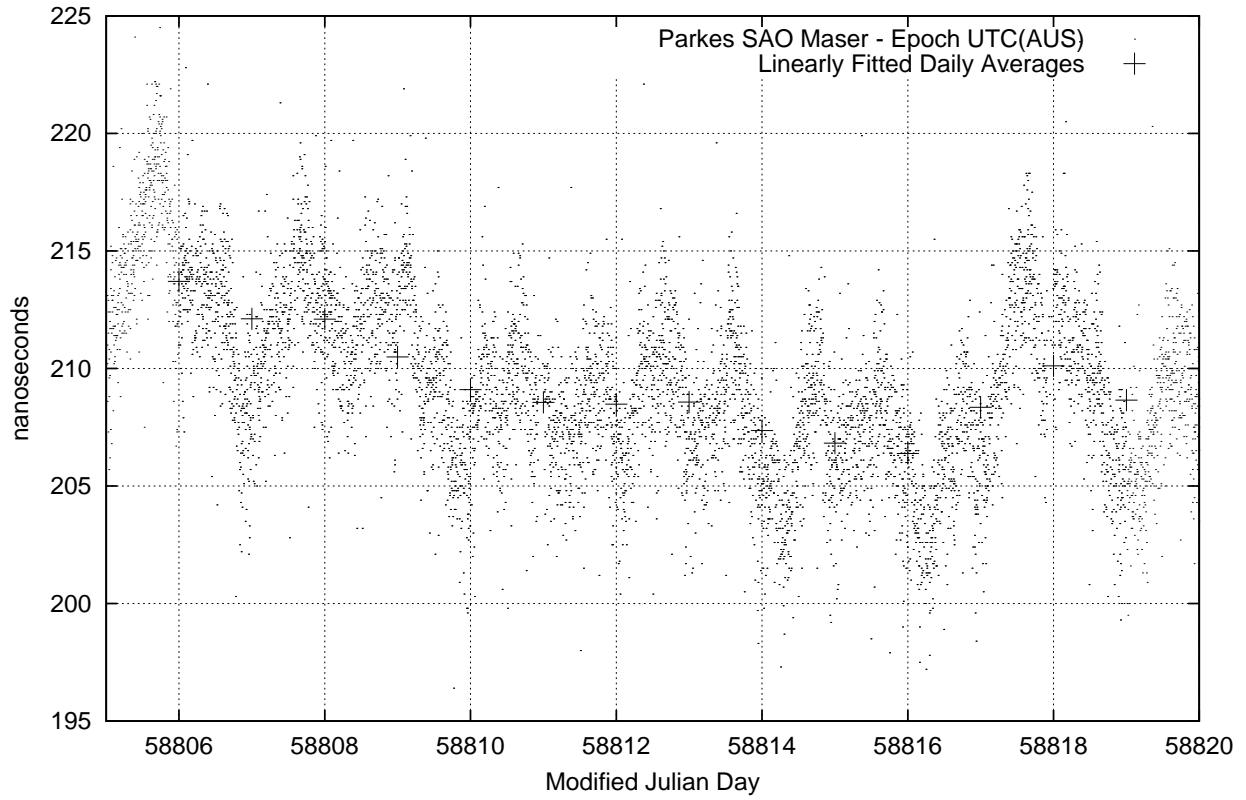

GPS Common-View Time-Transfer between ATNF Parkes and NMI Sydney

Tue Dec 03 22:26:13 2019

GPS Common-View Frequency Transfer between ATNF Parkes and NMI Sydney

Tue Dec 03 22:26:13 2019