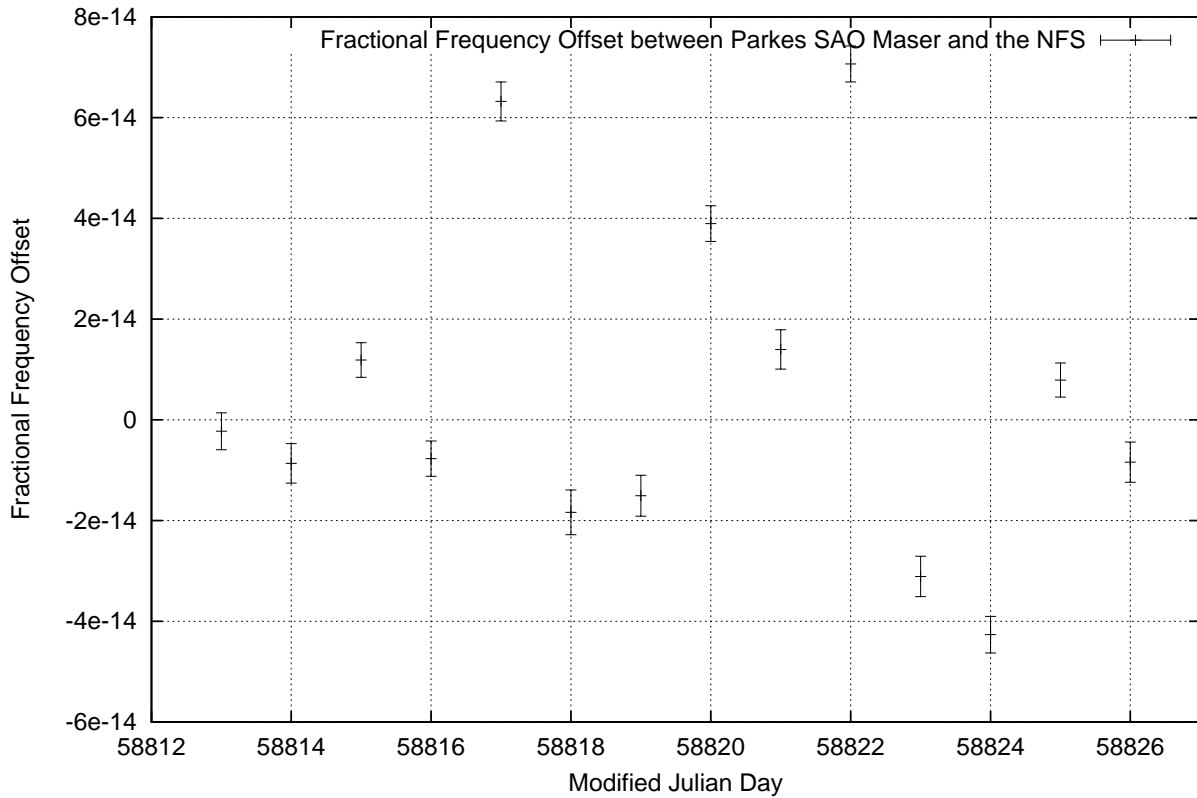

GPS Common-View Time-Transfer between ATNF Parkes and NMI Sydney

Tue Dec 10 22:26:13 2019

GPS Common-View Frequency Transfer between ATNF Parkes and NMI Sydney

Tue Dec 10 22:26:13 2019