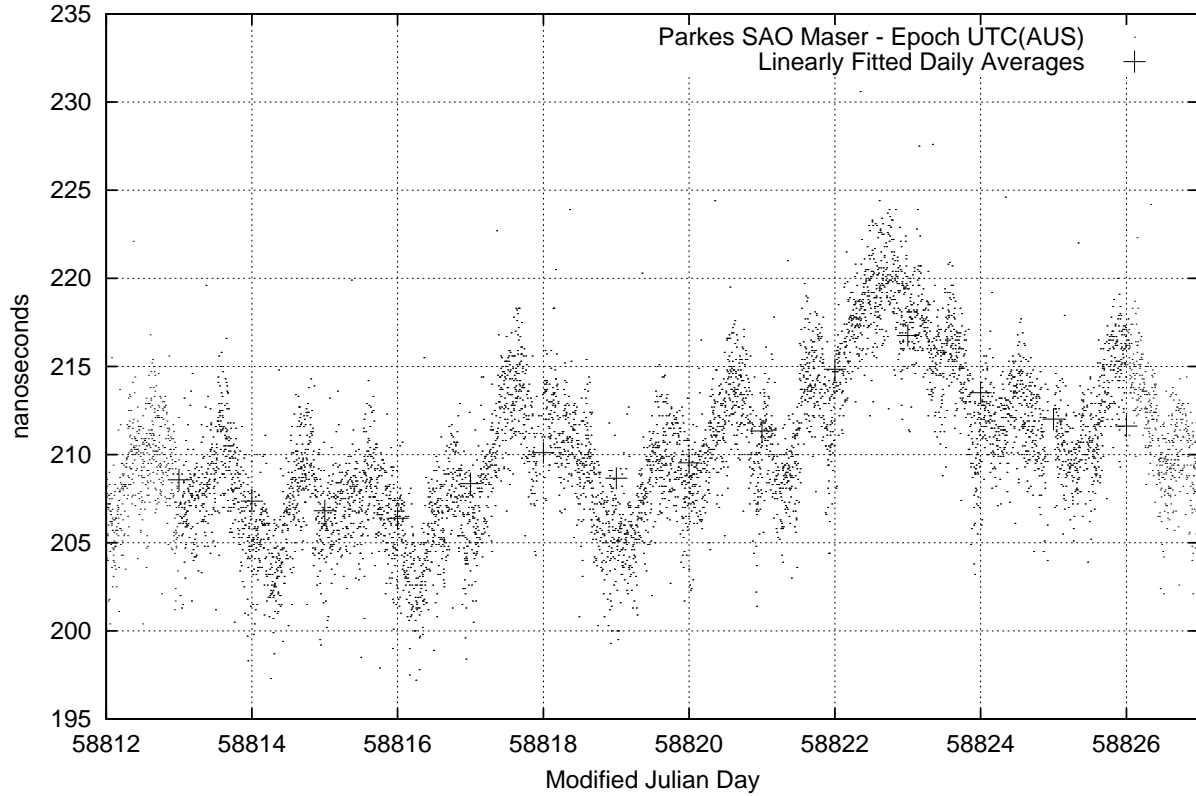

GPS Common-View Time-Transfer between ATNF Parkes and NMI Sydney

Tue Dec 10 22:26:13 2019

GPS Common-View Frequency Transfer between ATNF Parkes and NMI Sydney

Tue Dec 10 22:26:13 2019