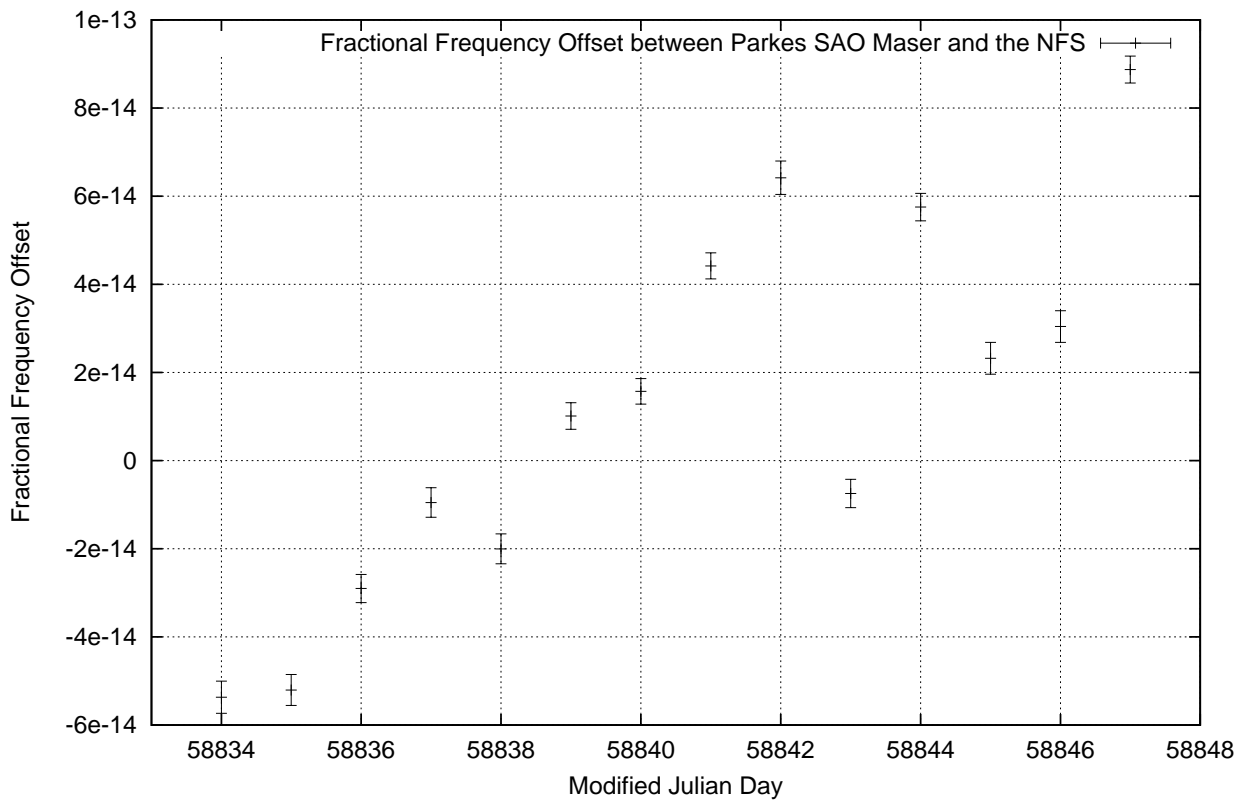

GPS Common-View Time-Transfer between ATNF Parkes and NMI Sydney

Tue Dec 31 22:26:13 2019

GPS Common-View Frequency Transfer between ATNF Parkes and NMI Sydney

Tue Dec 31 22:26:13 2019