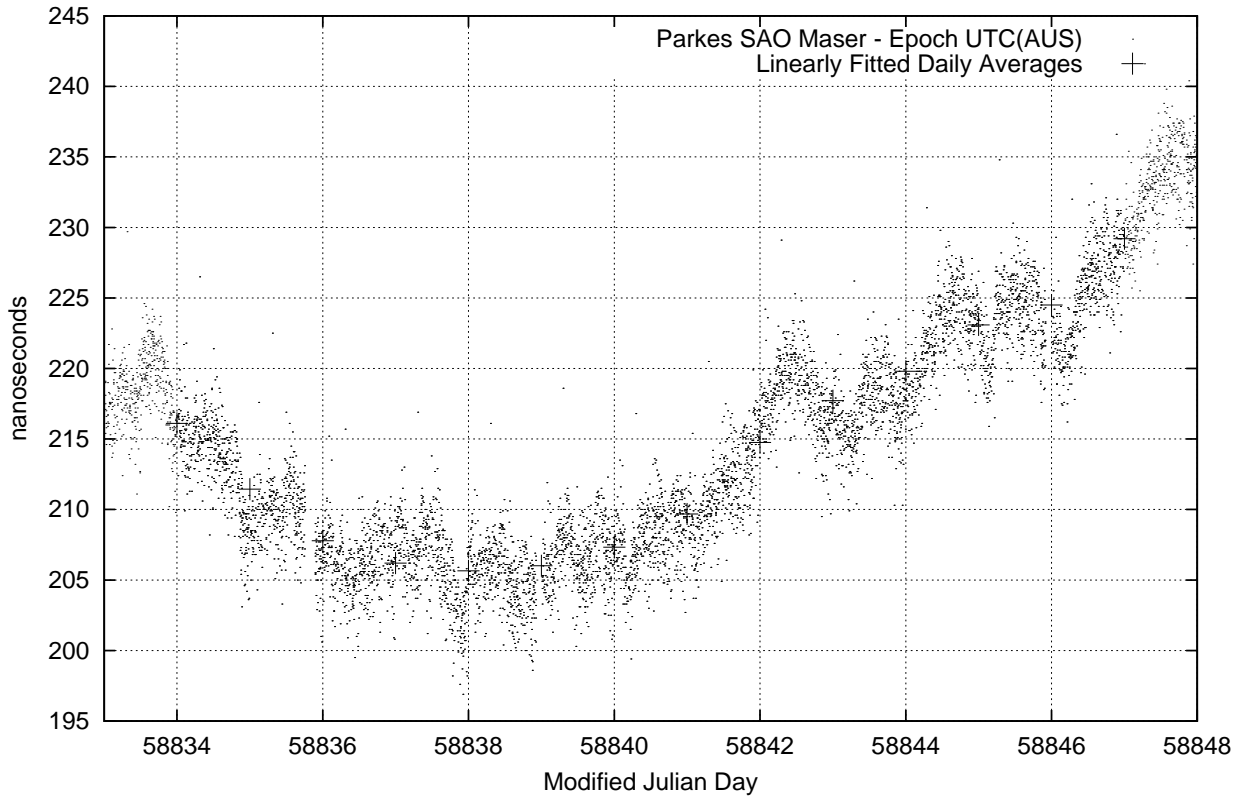

GPS Common-View Time-Transfer between ATNF Parkes and NMI Sydney

Tue Dec 31 22:26:13 2019

GPS Common-View Frequency Transfer between ATNF Parkes and NMI Sydney

Tue Dec 31 22:26:13 2019