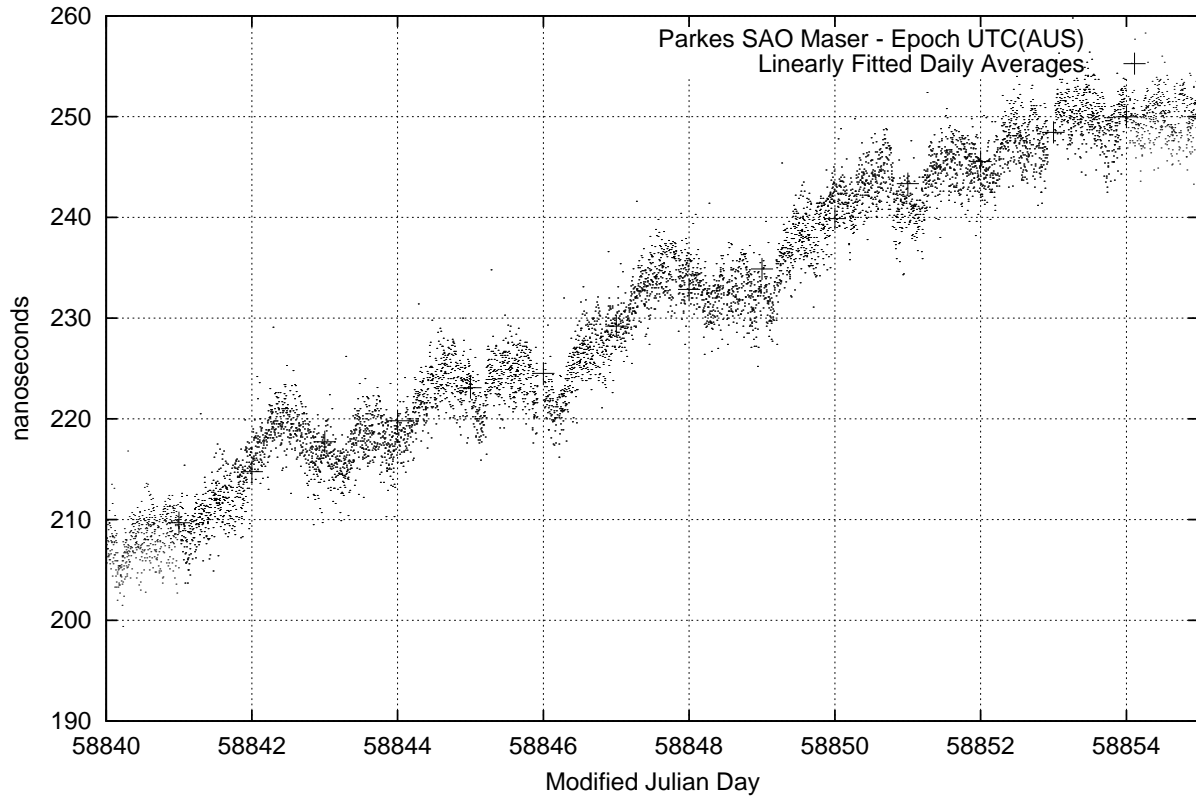

GPS Common-View Time-Transfer between ATNF Parkes and NMI Sydney

Tue Jan 07 22:26:14 2020

GPS Common-View Frequency Transfer between ATNF Parkes and NMI Sydney

Tue Jan 07 22:26:14 2020