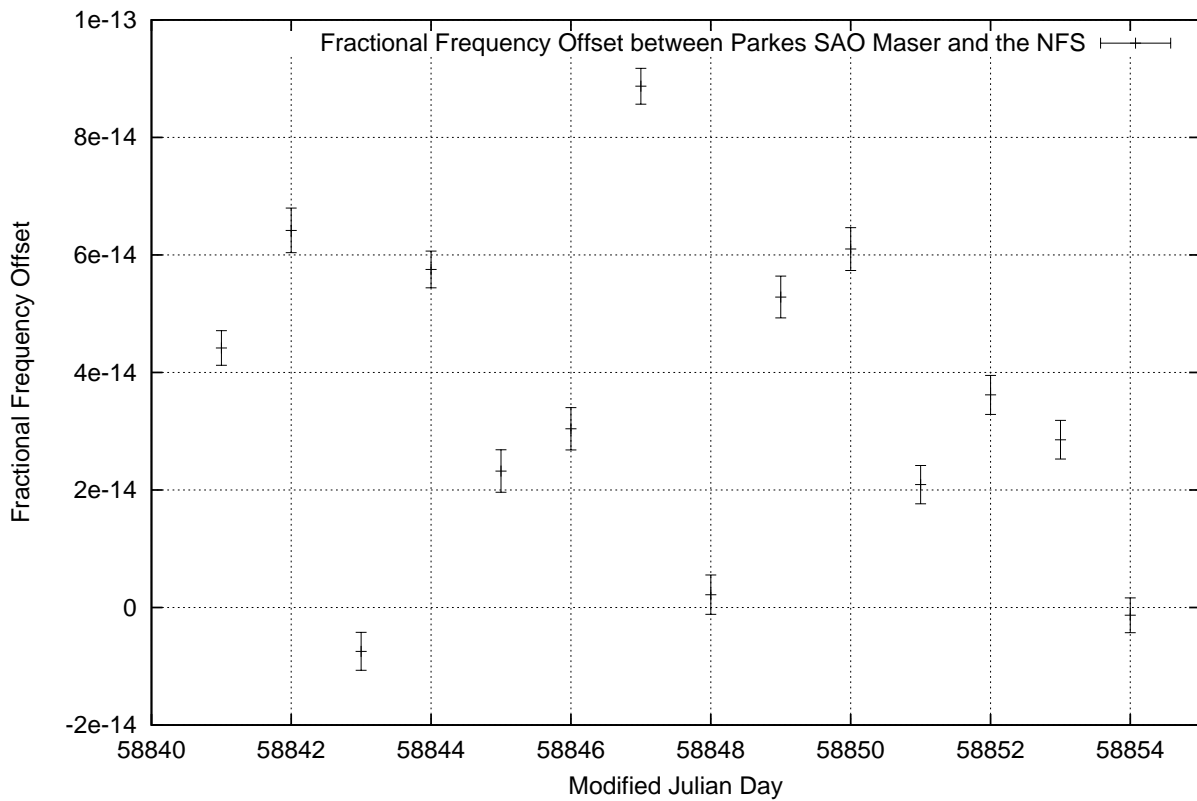

GPS Common-View Time-Transfer between ATNF Parkes and NMI Sydney

Tue Jan 07 22:26:14 2020

GPS Common-View Frequency Transfer between ATNF Parkes and NMI Sydney

Tue Jan 07 22:26:14 2020