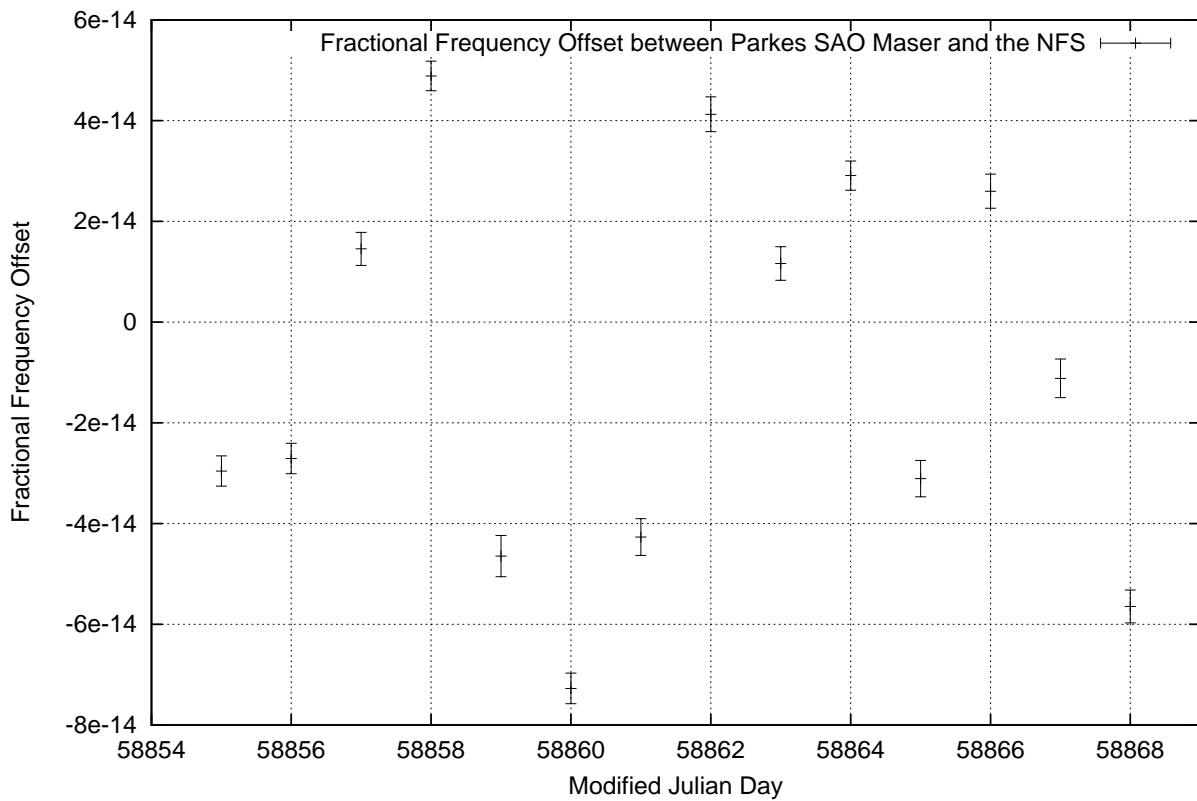

GPS Common-View Time-Transfer between ATNF Parkes and NMI Sydney

Tue Jan 21 22:26:14 2020

GPS Common-View Frequency Transfer between ATNF Parkes and NMI Sydney

Tue Jan 21 22:26:14 2020