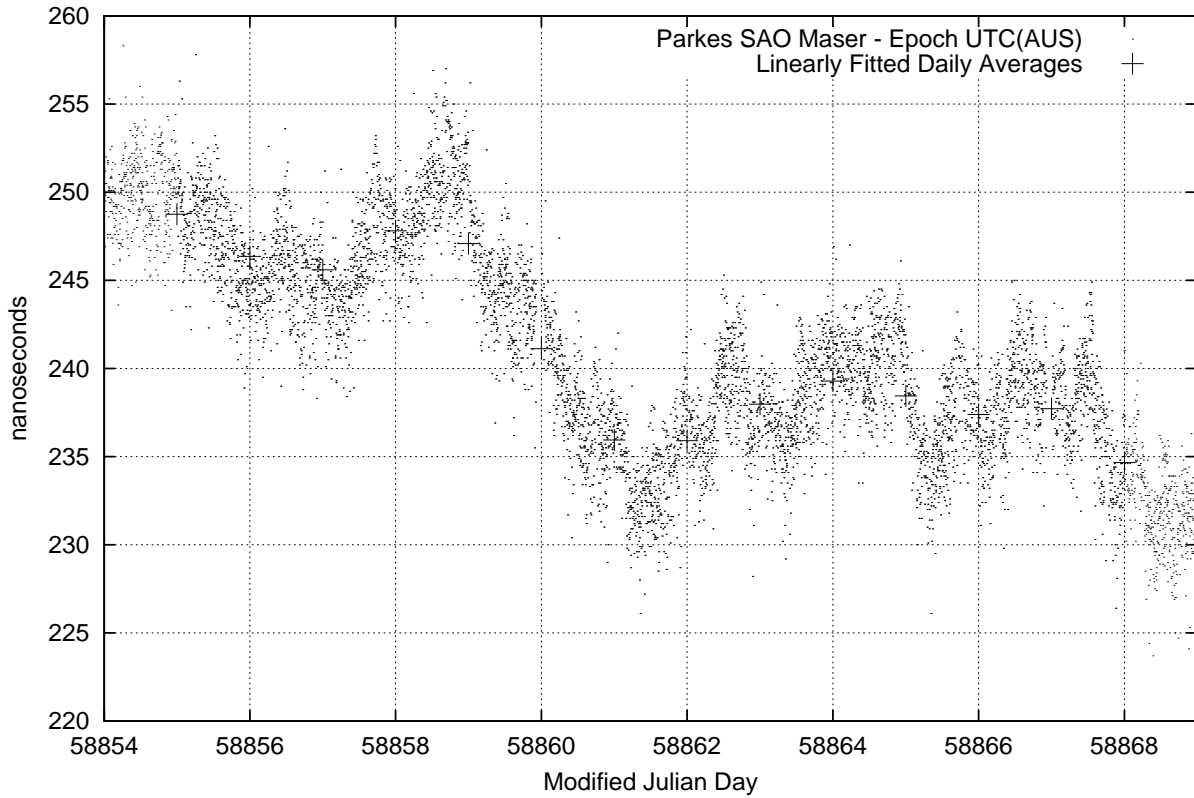

GPS Common-View Time-Transfer between ATNF Parkes and NMI Sydney

Tue Jan 21 22:26:14 2020

GPS Common-View Frequency Transfer between ATNF Parkes and NMI Sydney

Tue Jan 21 22:26:14 2020