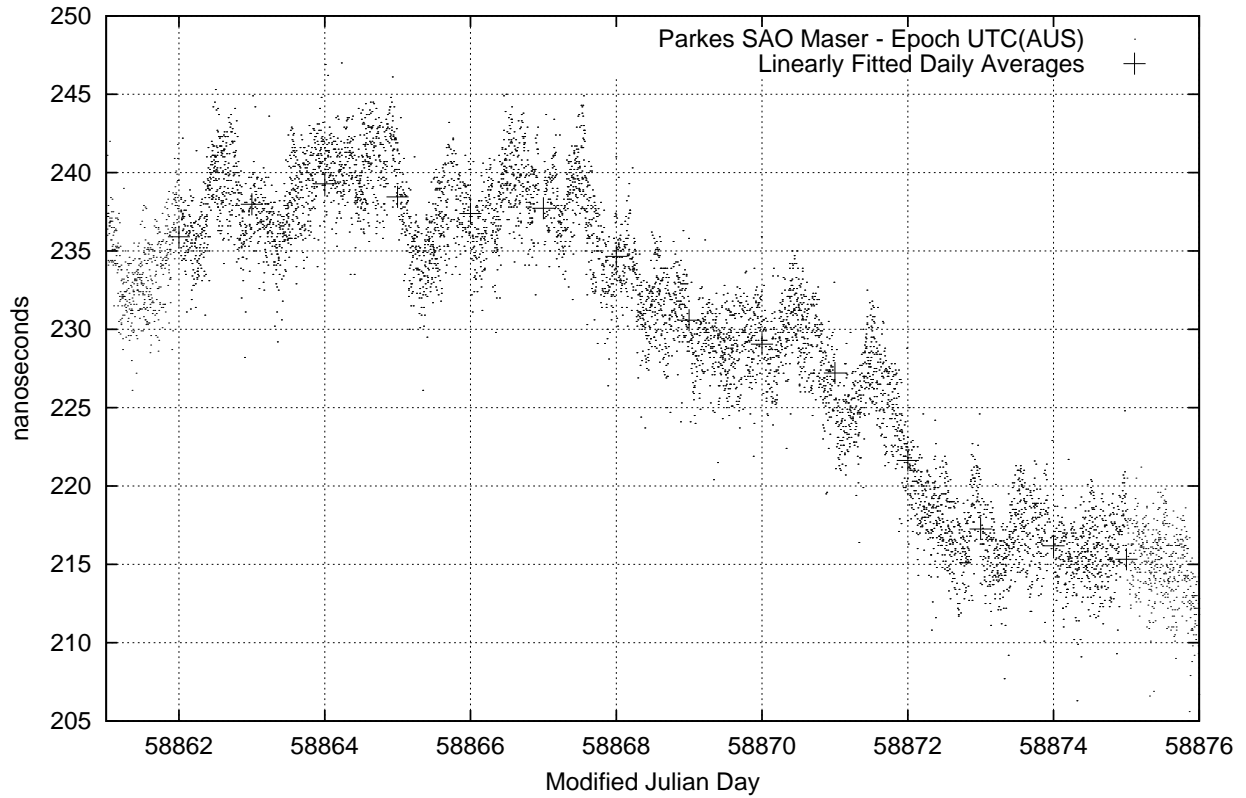

GPS Common-View Time-Transfer between ATNF Parkes and NMI Sydney

GPS Common-View Frequency Transfer between ATNF Parkes and NMI Sydney