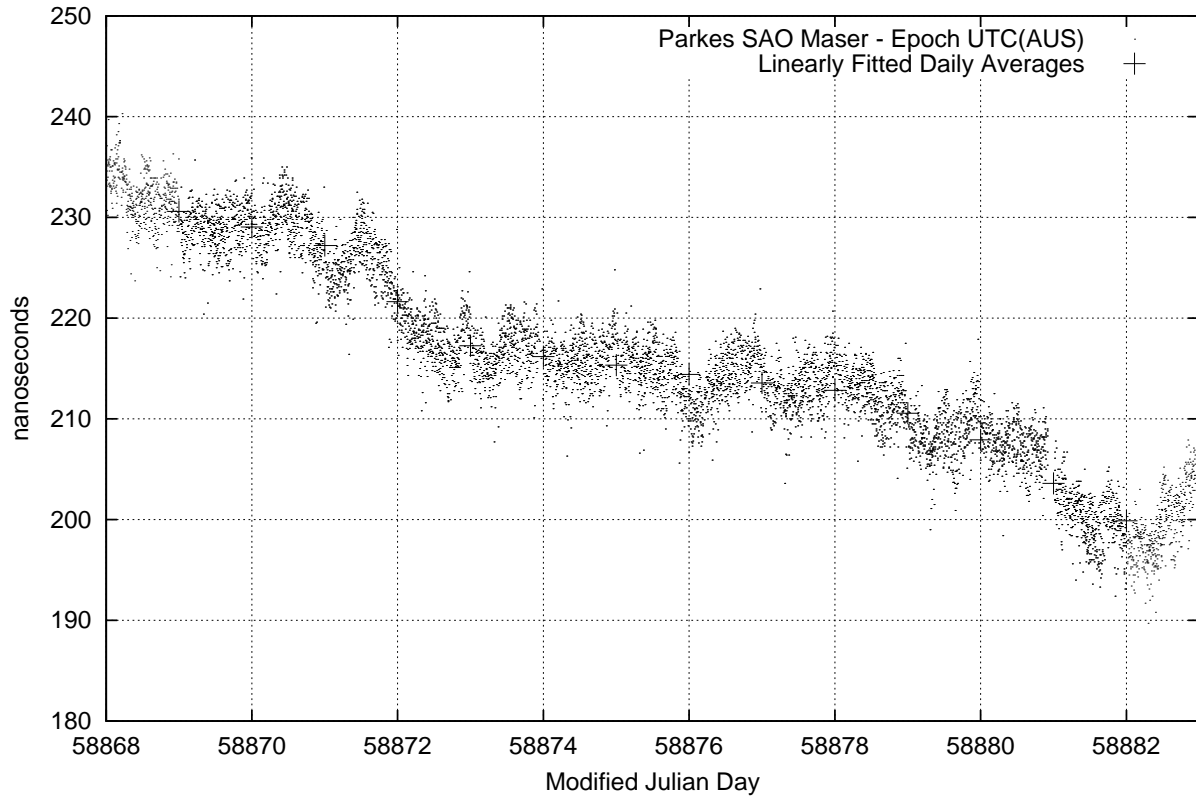

GPS Common-View Time-Transfer between ATNF Parkes and NMI Sydney

Tue Feb 04 22:26:14 2020

GPS Common-View Frequency Transfer between ATNF Parkes and NMI Sydney

Tue Feb 04 22:26:14 2020