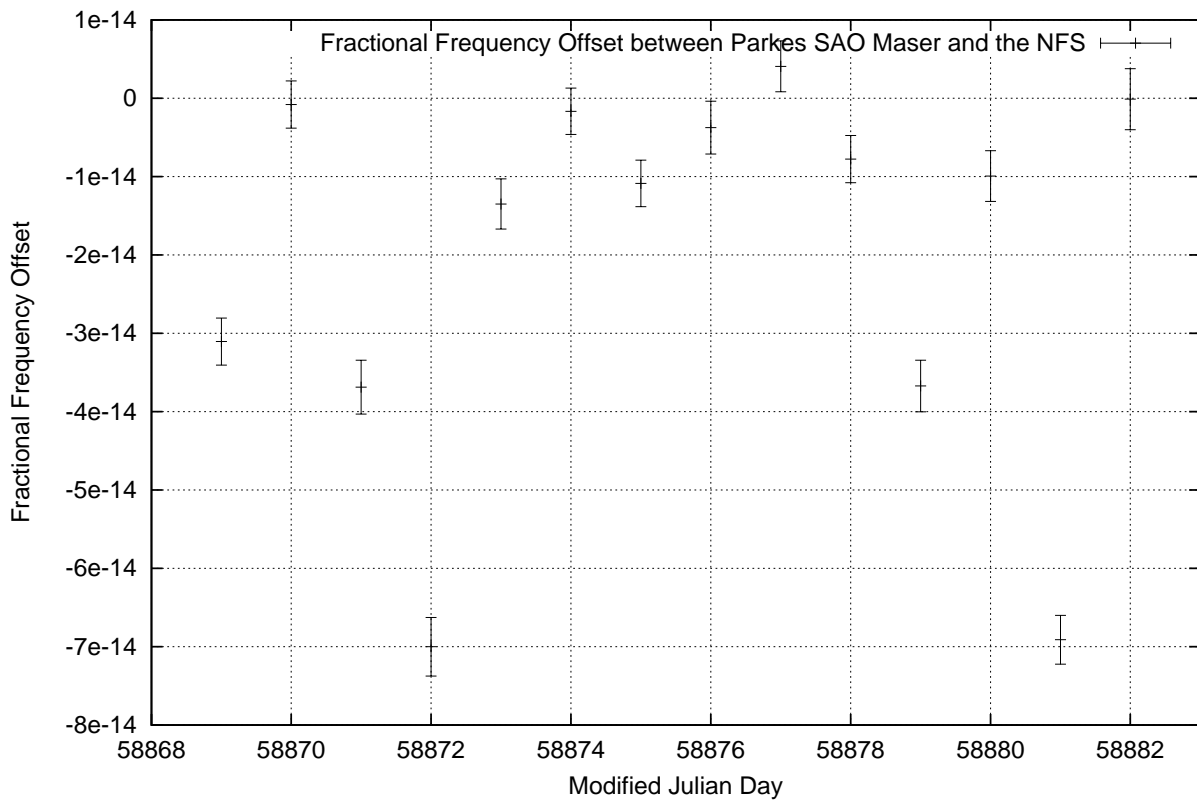

GPS Common-View Time-Transfer between ATNF Parkes and NMI Sydney

Tue Feb 04 22:26:14 2020

GPS Common-View Frequency Transfer between ATNF Parkes and NMI Sydney

Tue Feb 04 22:26:14 2020