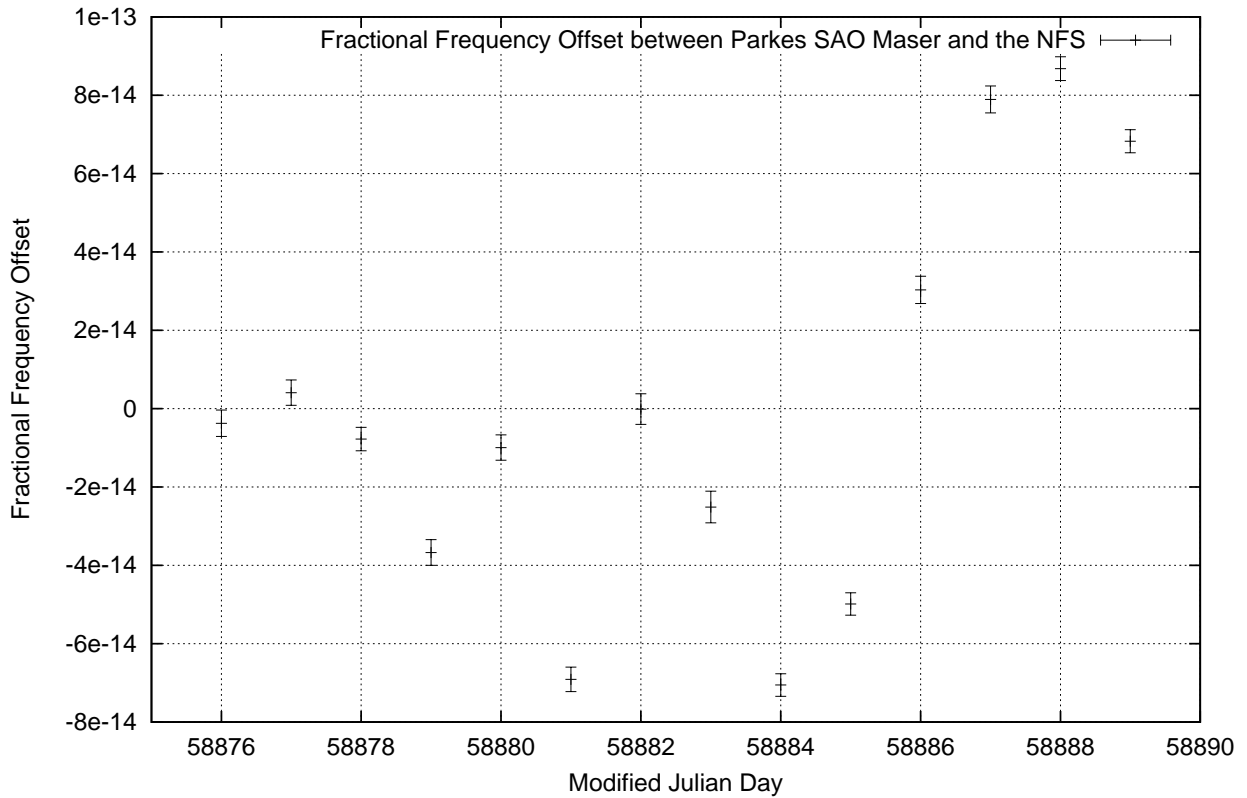

GPS Common-View Time-Transfer between ATNF Parkes and NMI Sydney

Tue Feb 11 22:26:14 2020

GPS Common-View Frequency Transfer between ATNF Parkes and NMI Sydney

Tue Feb 11 22:26:14 2020