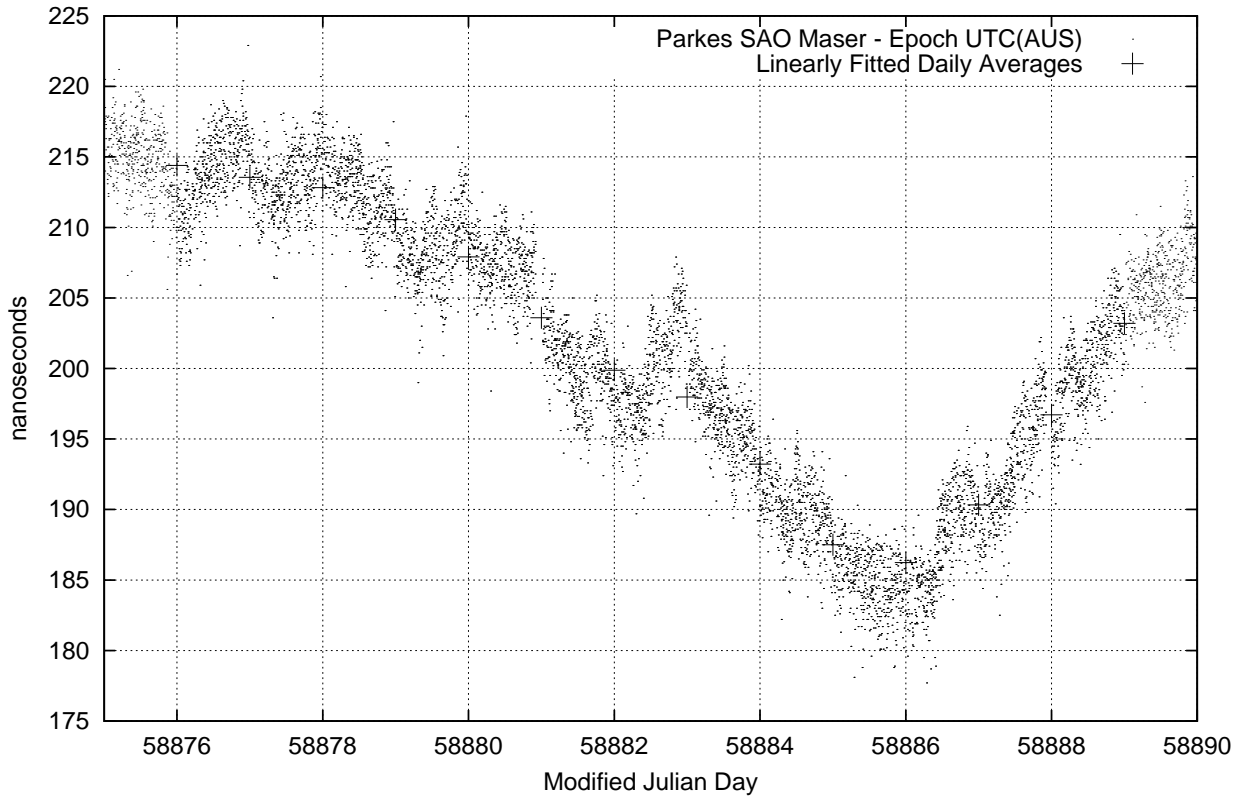

GPS Common-View Time-Transfer between ATNF Parkes and NMI Sydney

Tue Feb 11 22:26:14 2020

GPS Common-View Frequency Transfer between ATNF Parkes and NMI Sydney

Tue Feb 11 22:26:14 2020