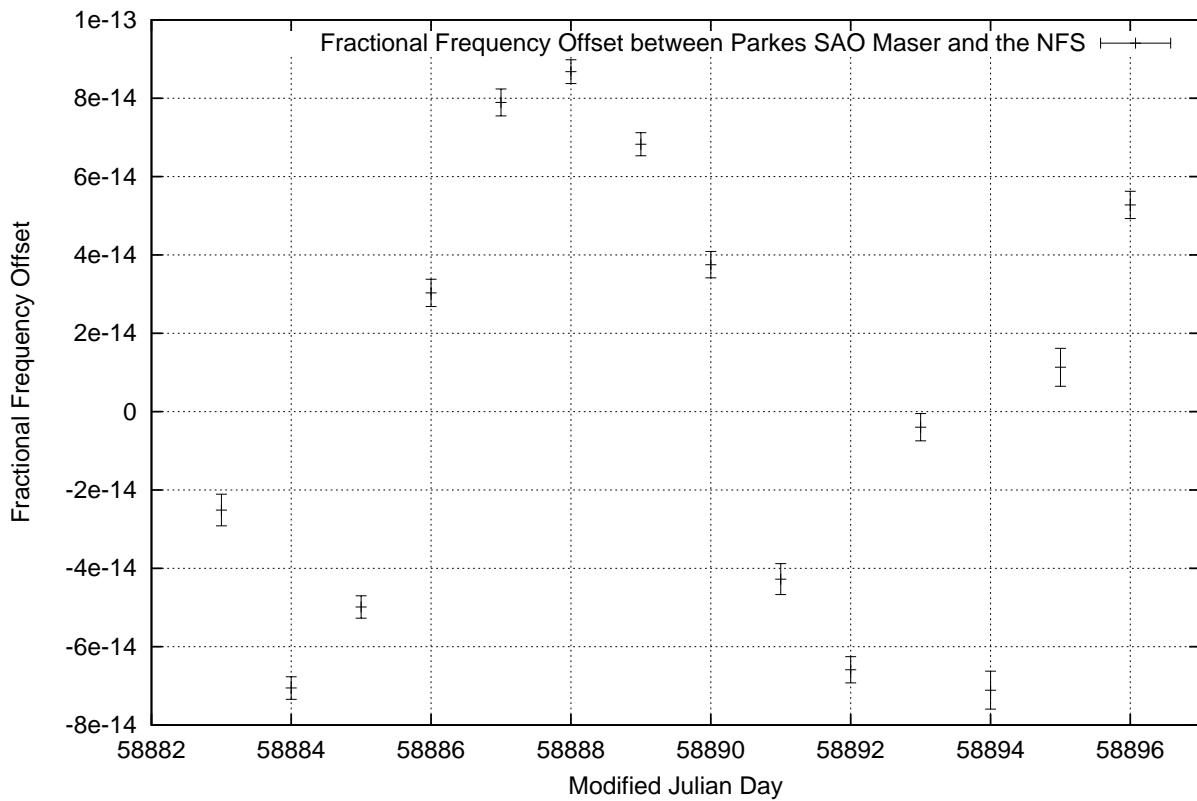

GPS Common-View Time-Transfer between ATNF Parkes and NMI Sydney

Tue Feb 18 22:26:14 2020

GPS Common-View Frequency Transfer between ATNF Parkes and NMI Sydney

Tue Feb 18 22:26:14 2020