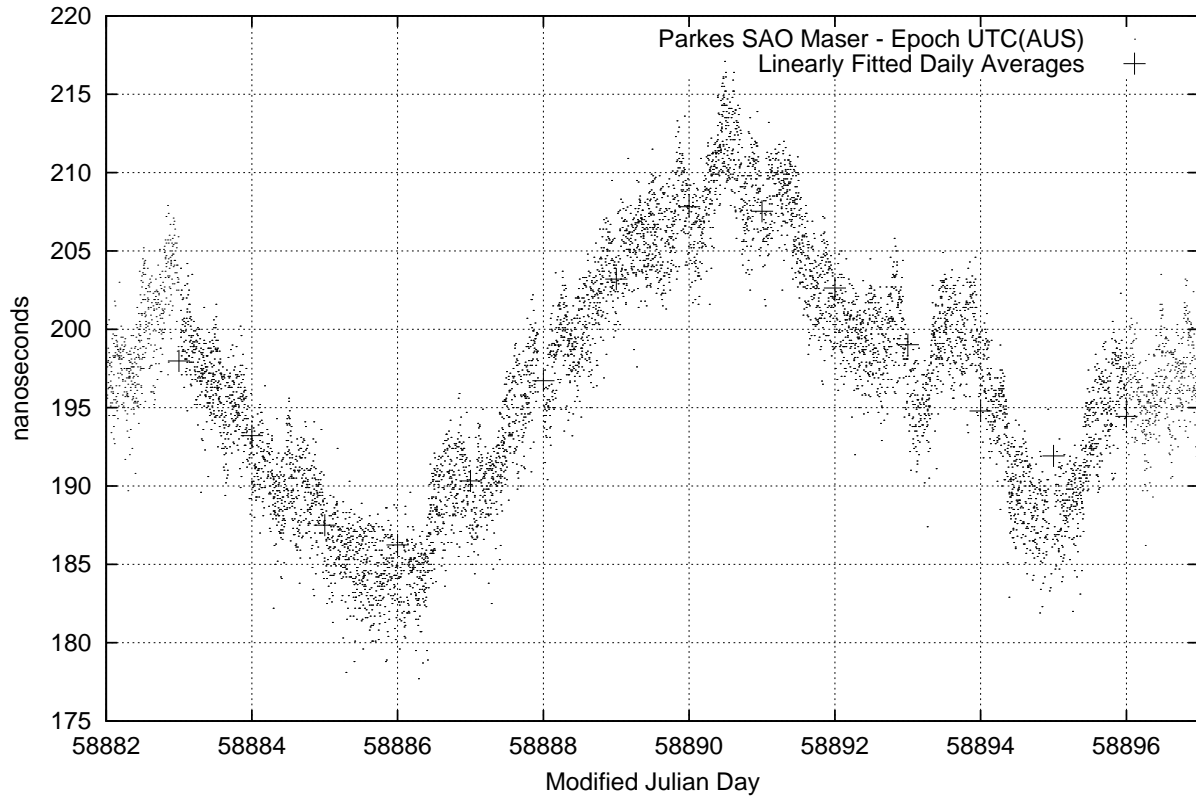

GPS Common-View Time-Transfer between ATNF Parkes and NMI Sydney

Tue Feb 18 22:26:14 2020

GPS Common-View Frequency Transfer between ATNF Parkes and NMI Sydney

Tue Feb 18 22:26:14 2020