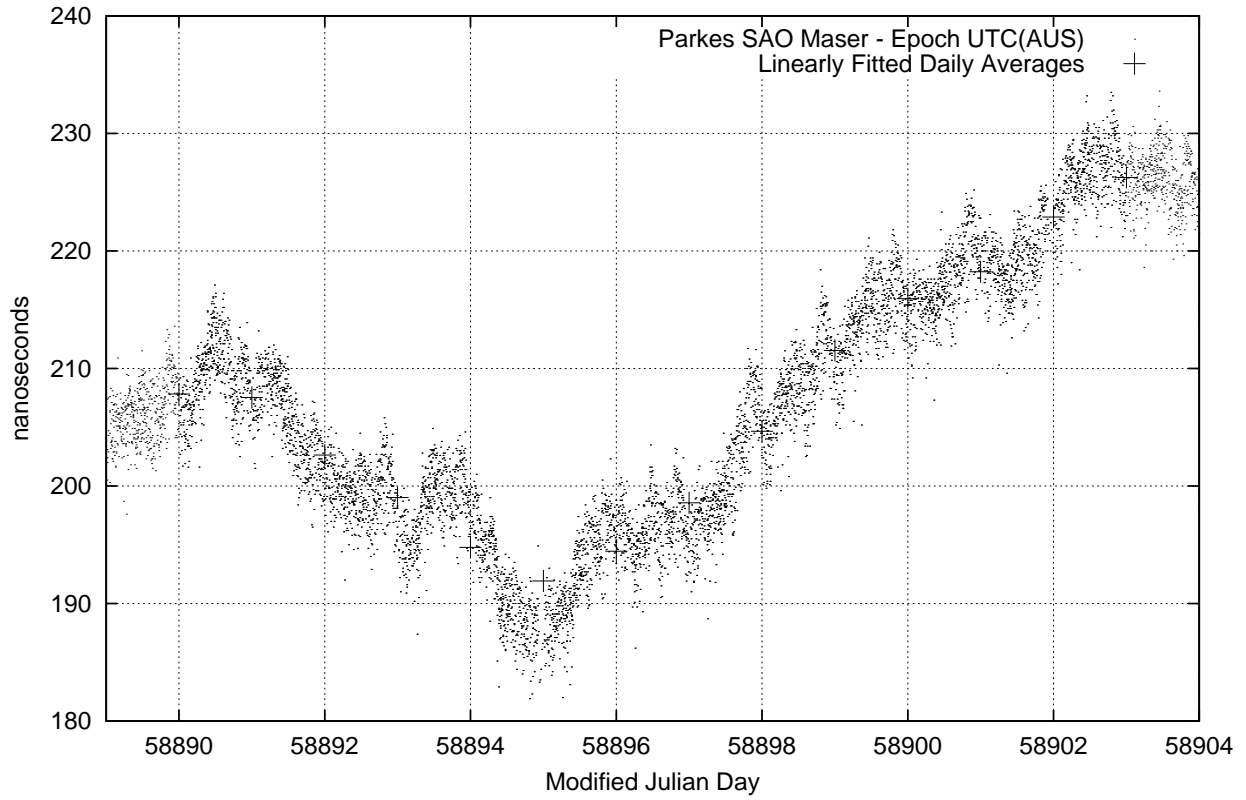

GPS Common-View Time-Transfer between ATNF Parkes and NMI Sydney

Tue Feb 25 22:26:14 2020

GPS Common-View Frequency Transfer between ATNF Parkes and NMI Sydney

Tue Feb 25 22:26:14 2020