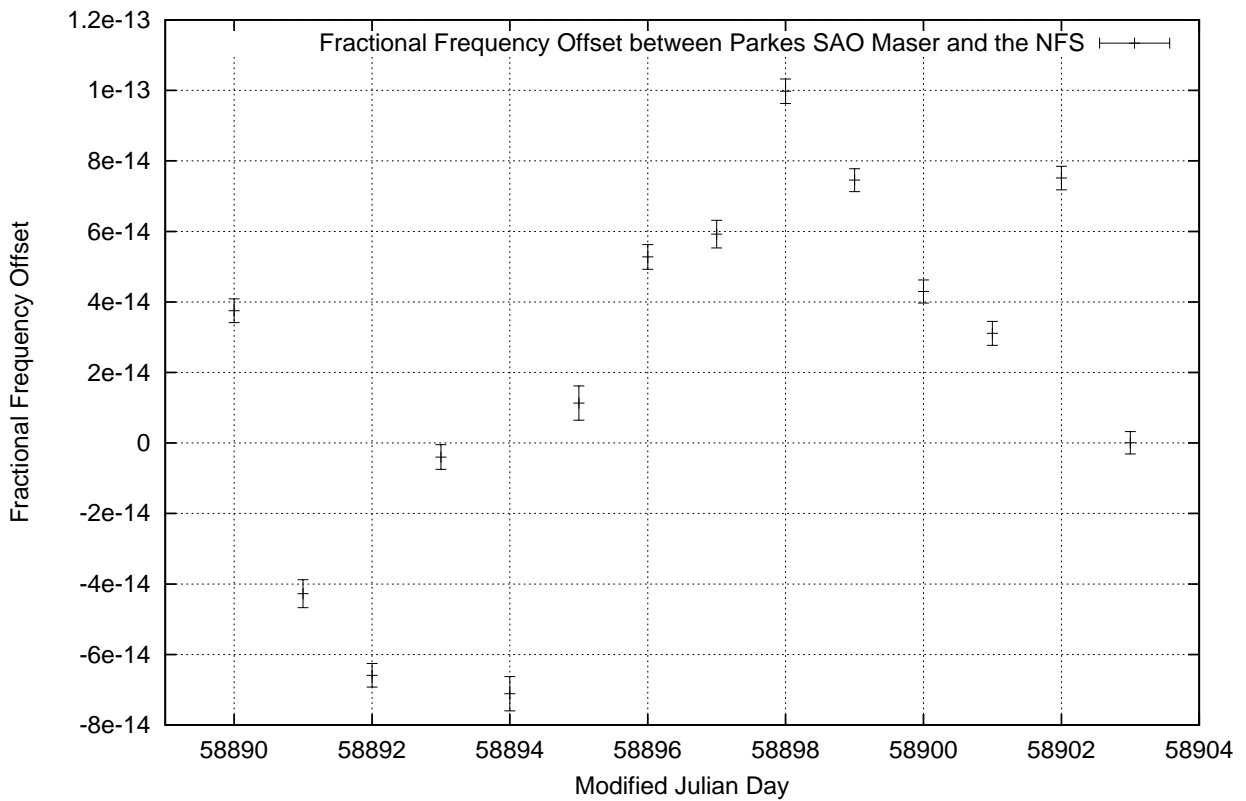

GPS Common-View Time-Transfer between ATNF Parkes and NMI Sydney

Tue Feb 25 22:26:14 2020

GPS Common-View Frequency Transfer between ATNF Parkes and NMI Sydney

Tue Feb 25 22:26:14 2020