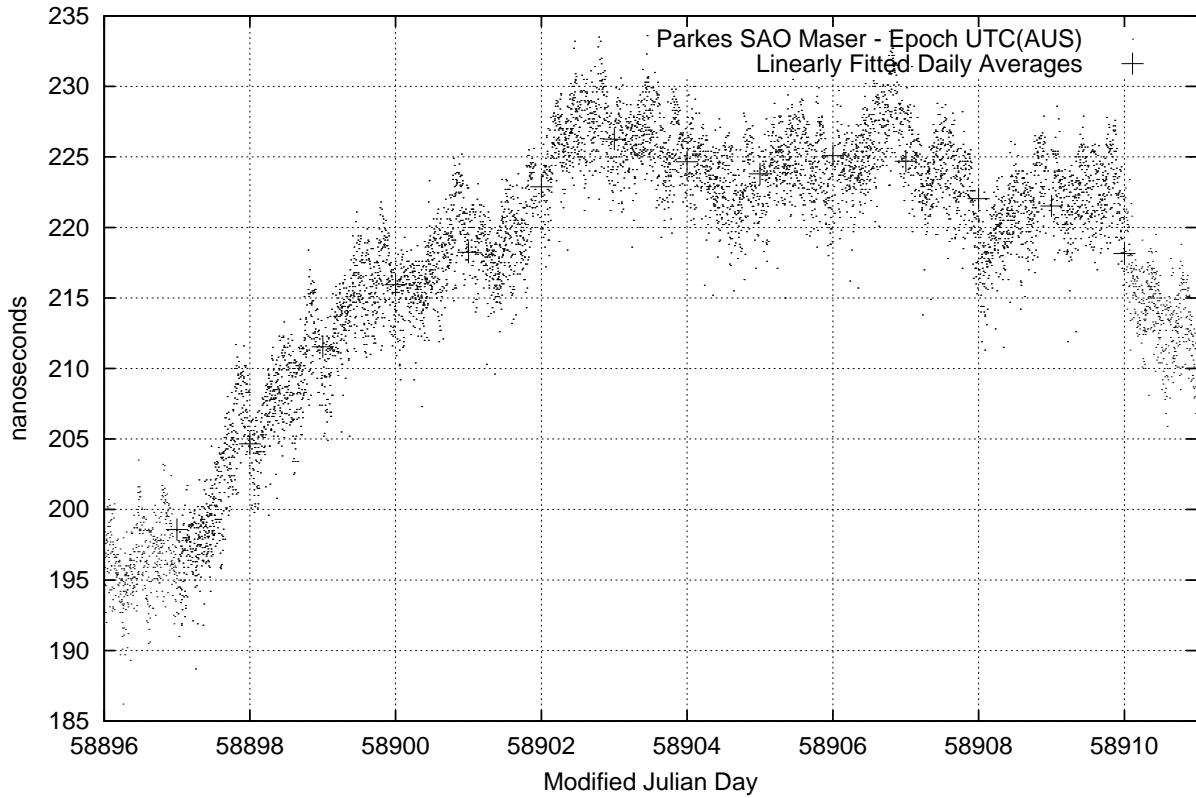

GPS Common-View Time-Transfer between ATNF Parkes and NMI Sydney

Tue Mar 03 22:26:14 2020

GPS Common-View Frequency Transfer between ATNF Parkes and NMI Sydney

Tue Mar 03 22:26:14 2020