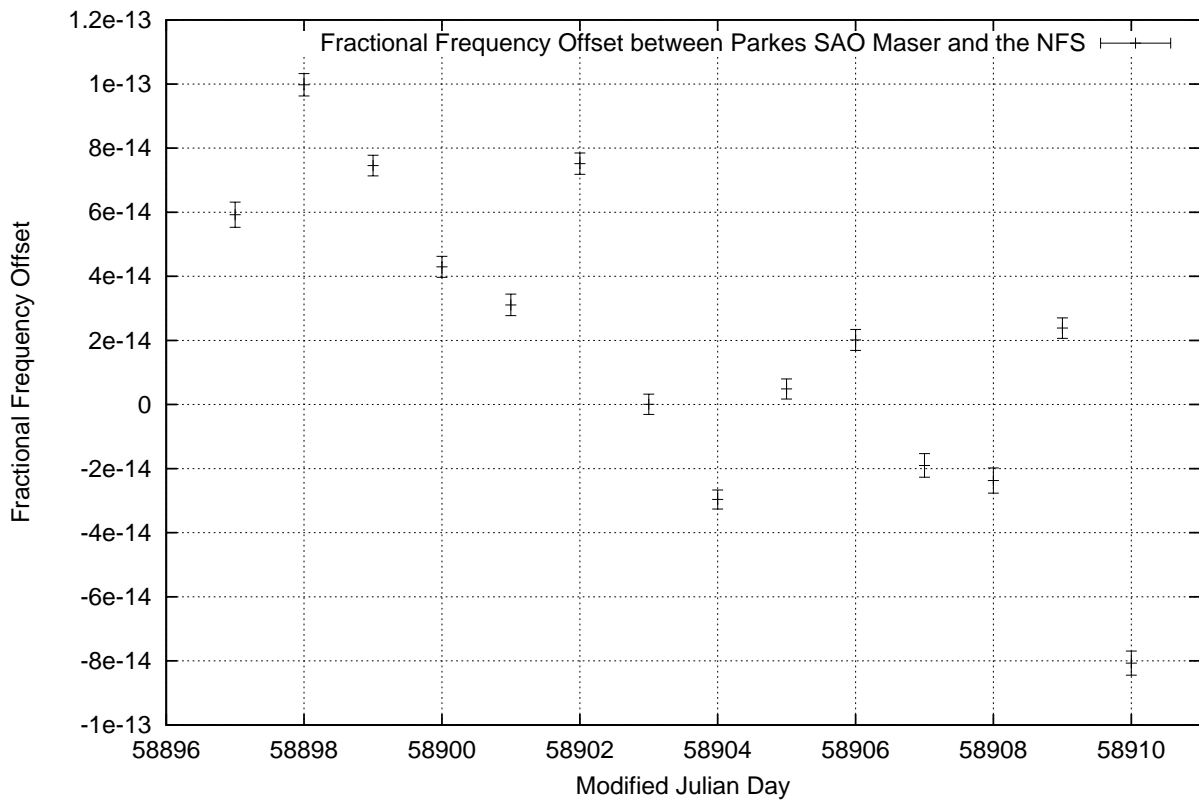

GPS Common-View Time-Transfer between ATNF Parkes and NMI Sydney

Tue Mar 03 22:26:14 2020

GPS Common-View Frequency Transfer between ATNF Parkes and NMI Sydney

Tue Mar 03 22:26:14 2020