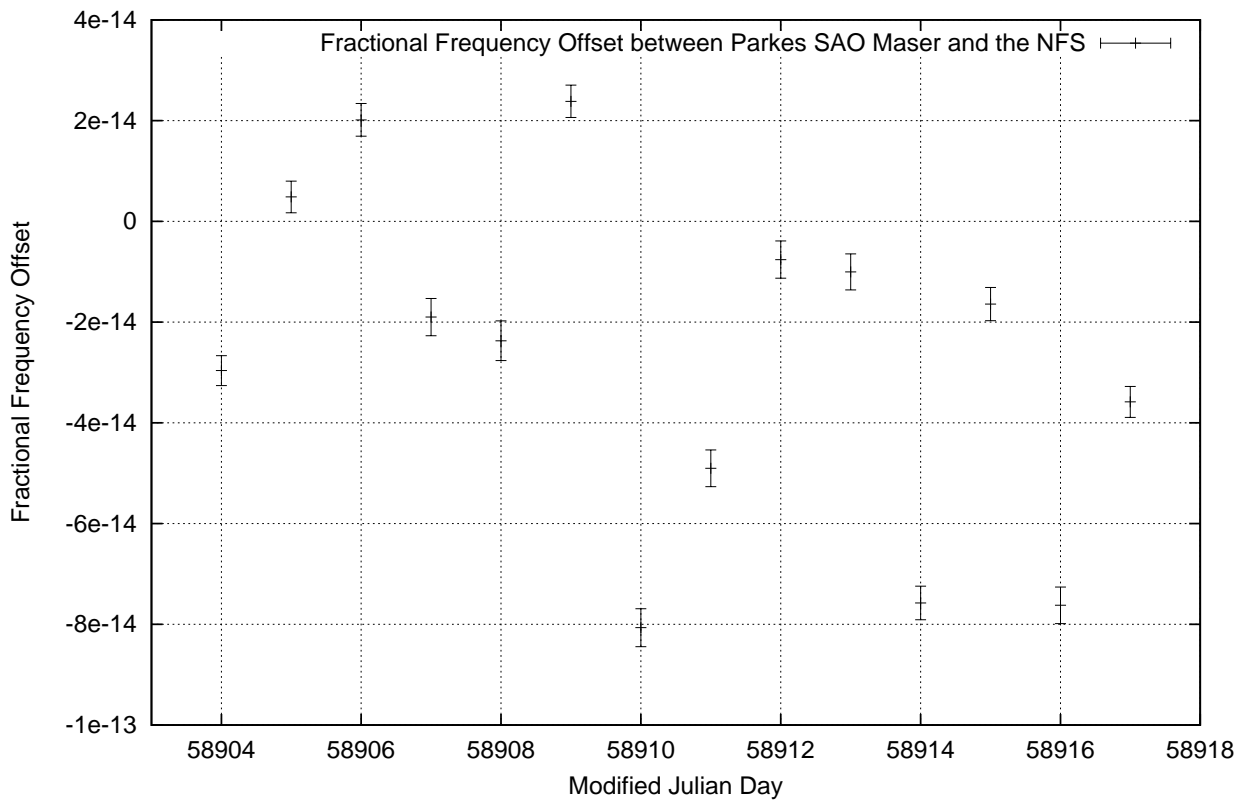

GPS Common-View Time-Transfer between ATNF Parkes and NMI Sydney

Tue Mar 10 22:26:14 2020

GPS Common-View Frequency Transfer between ATNF Parkes and NMI Sydney

Tue Mar 10 22:26:14 2020