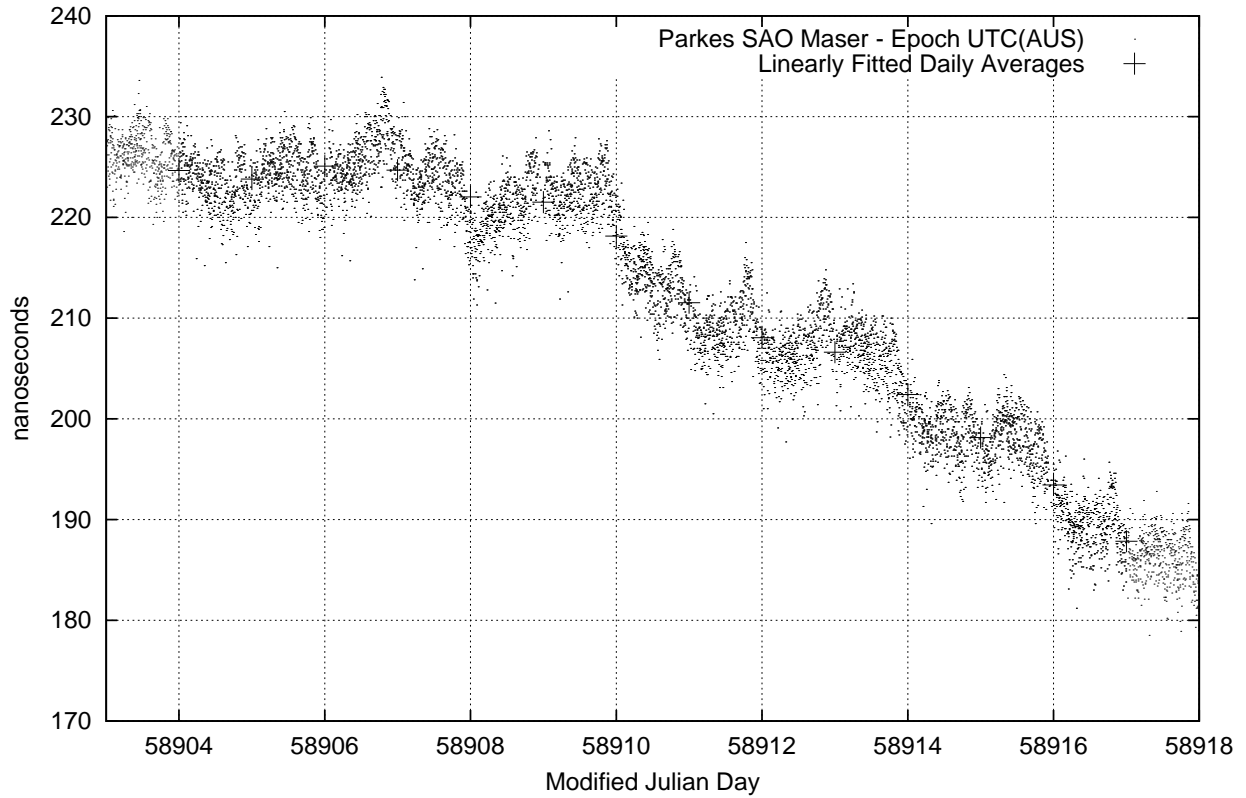

GPS Common-View Time-Transfer between ATNF Parkes and NMI Sydney

Tue Mar 10 22:26:14 2020

GPS Common-View Frequency Transfer between ATNF Parkes and NMI Sydney

Tue Mar 10 22:26:14 2020