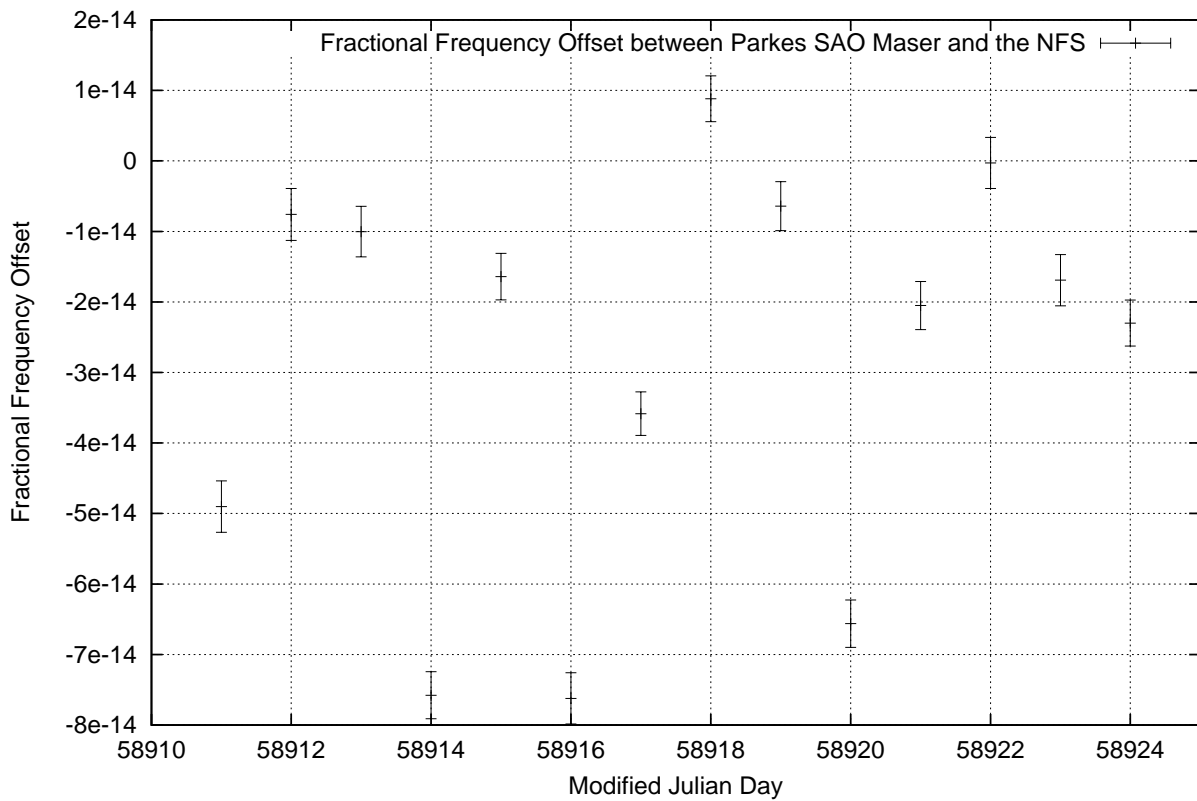

GPS Common-View Time-Transfer between ATNF Parkes and NMI Sydney

Tue Mar 17 22:26:13 2020

GPS Common-View Frequency Transfer between ATNF Parkes and NMI Sydney

Tue Mar 17 22:26:13 2020