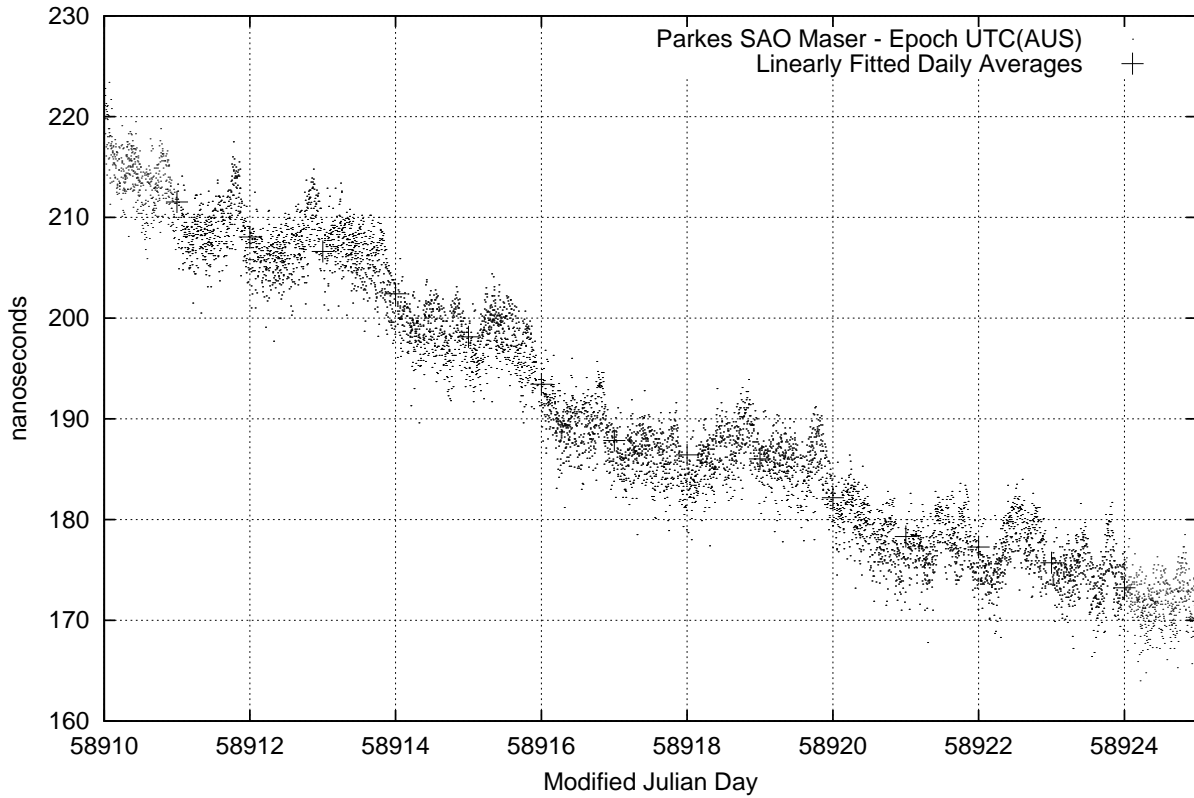

GPS Common-View Time-Transfer between ATNF Parkes and NMI Sydney

Tue Mar 17 22:26:13 2020

GPS Common-View Frequency Transfer between ATNF Parkes and NMI Sydney

Tue Mar 17 22:26:13 2020