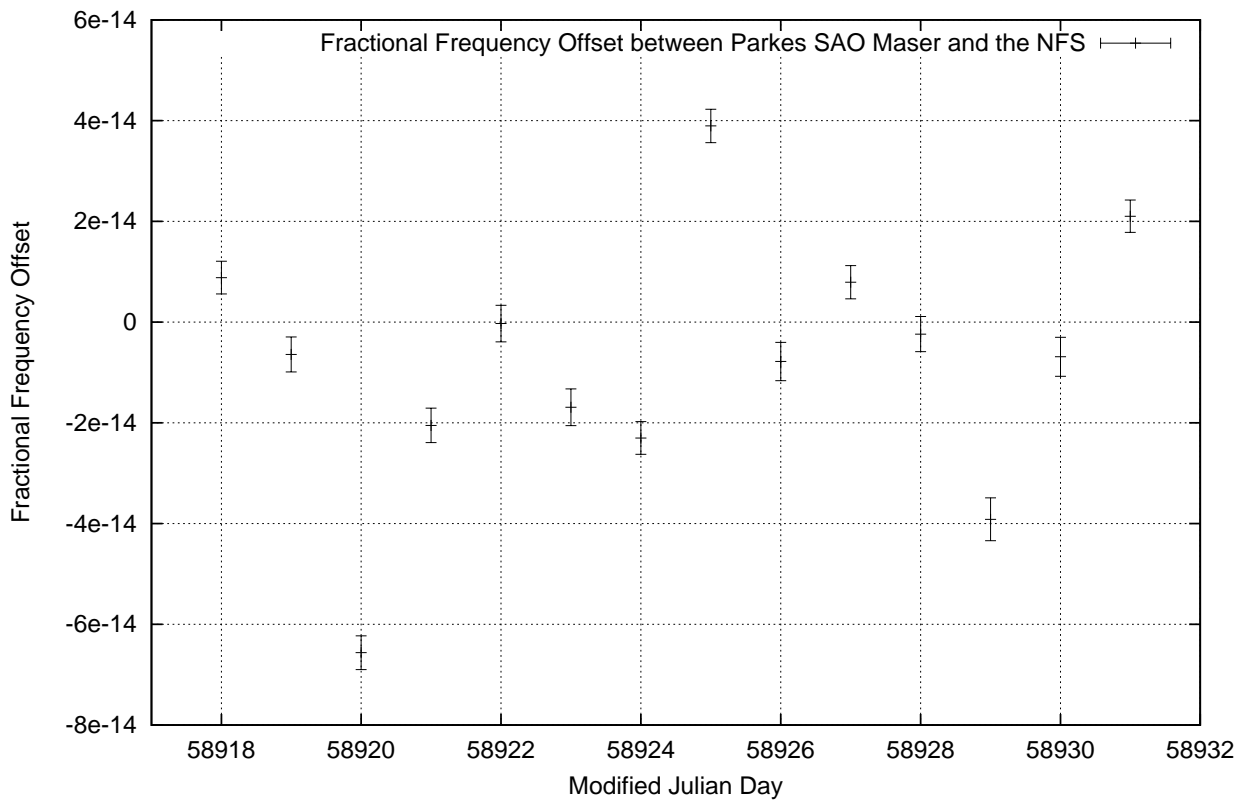

GPS Common-View Time-Transfer between ATNF Parkes and NMI Sydney

Tue Mar 24 22:26:14 2020

GPS Common-View Frequency Transfer between ATNF Parkes and NMI Sydney

Tue Mar 24 22:26:14 2020