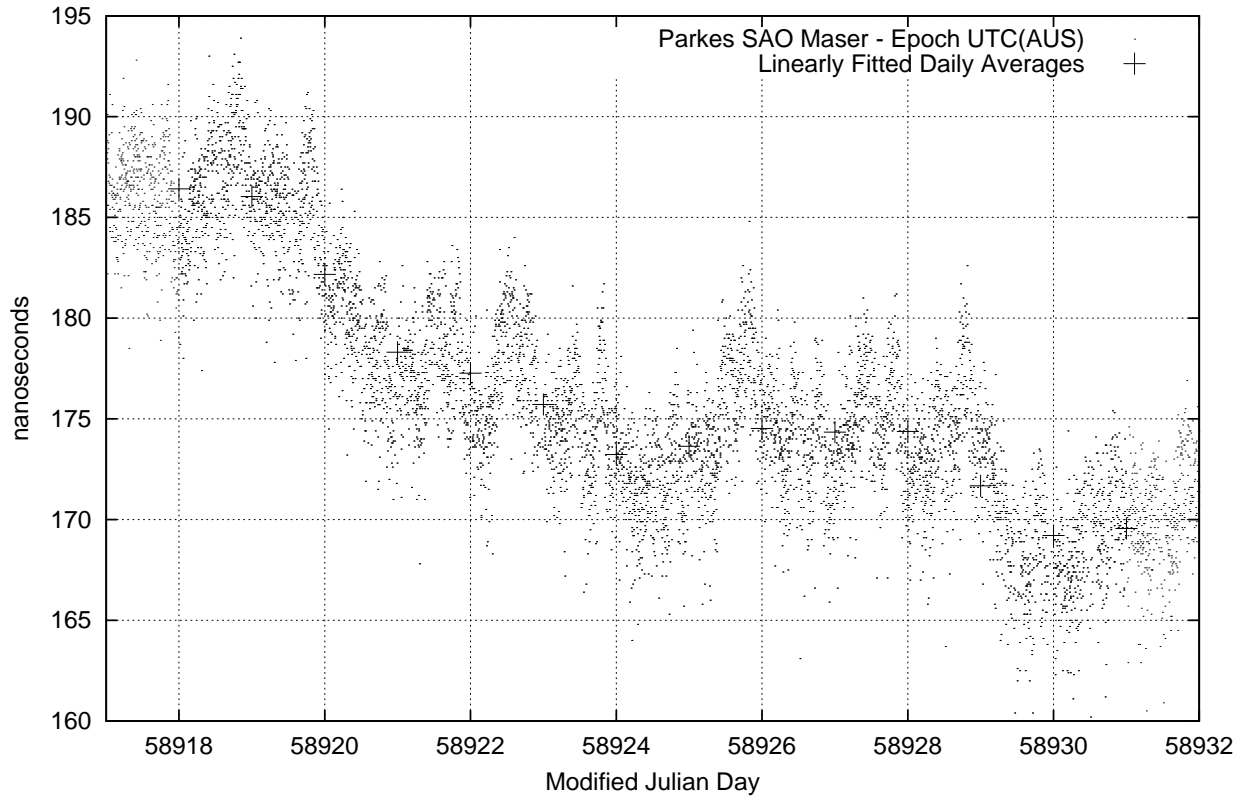

GPS Common-View Time-Transfer between ATNF Parkes and NMI Sydney

Tue Mar 24 22:26:14 2020

GPS Common-View Frequency Transfer between ATNF Parkes and NMI Sydney

Tue Mar 24 22:26:14 2020