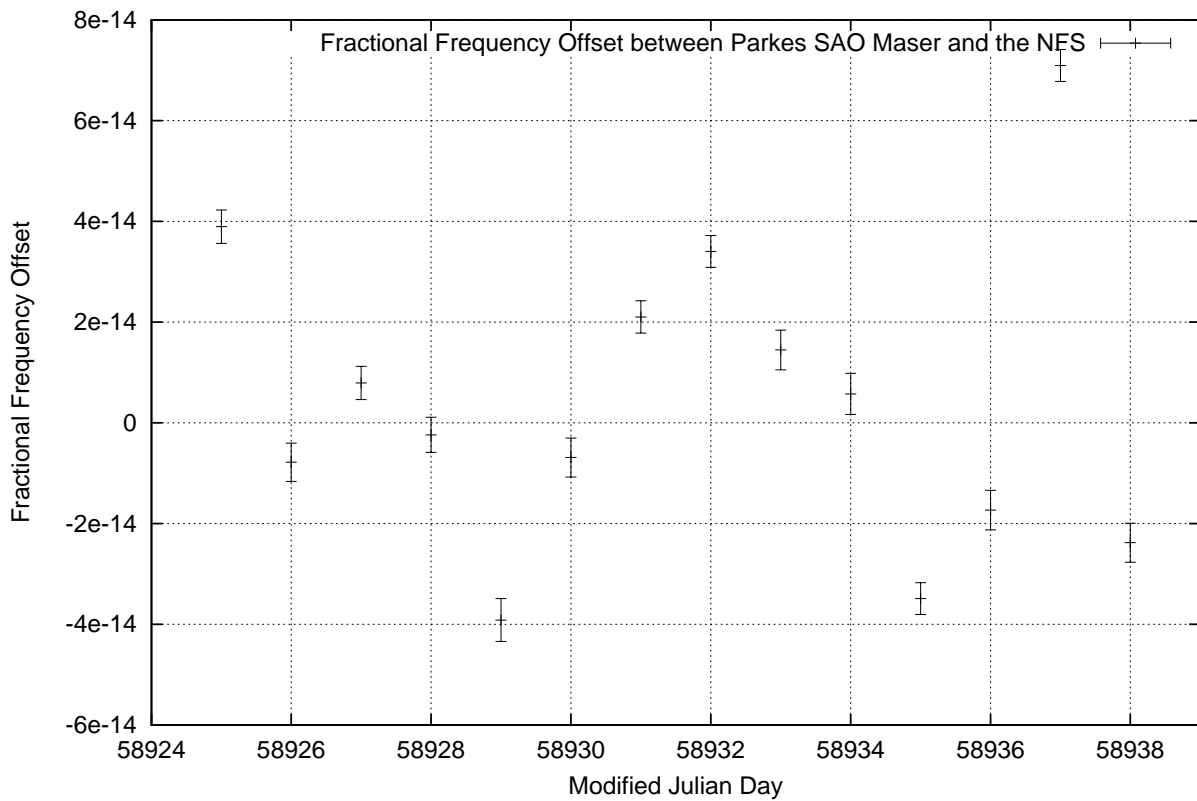

GPS Common-View Time-Transfer between ATNF Parkes and NMI Sydney

Tue Mar 31 22:26:13 2020

GPS Common-View Frequency Transfer between ATNF Parkes and NMI Sydney

Tue Mar 31 22:26:13 2020