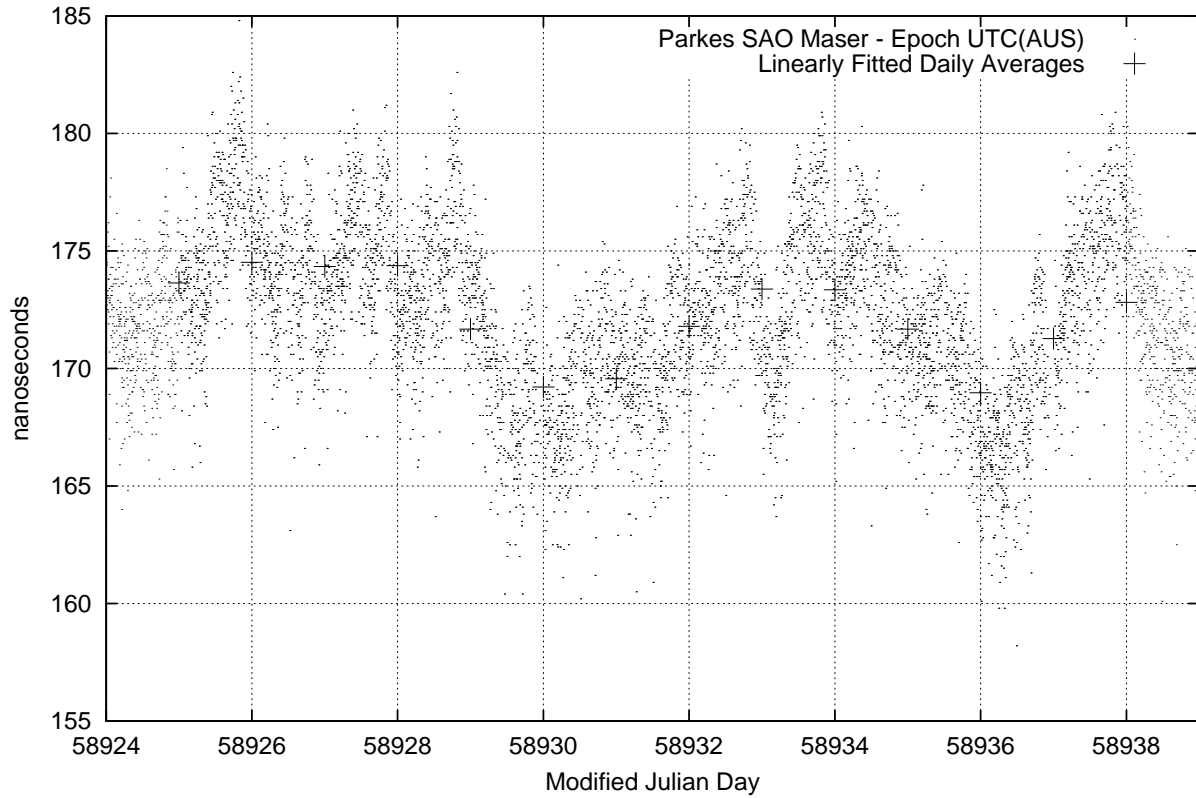

GPS Common-View Time-Transfer between ATNF Parkes and NMI Sydney

Tue Mar 31 22:26:13 2020

GPS Common-View Frequency Transfer between ATNF Parkes and NMI Sydney

Tue Mar 31 22:26:13 2020