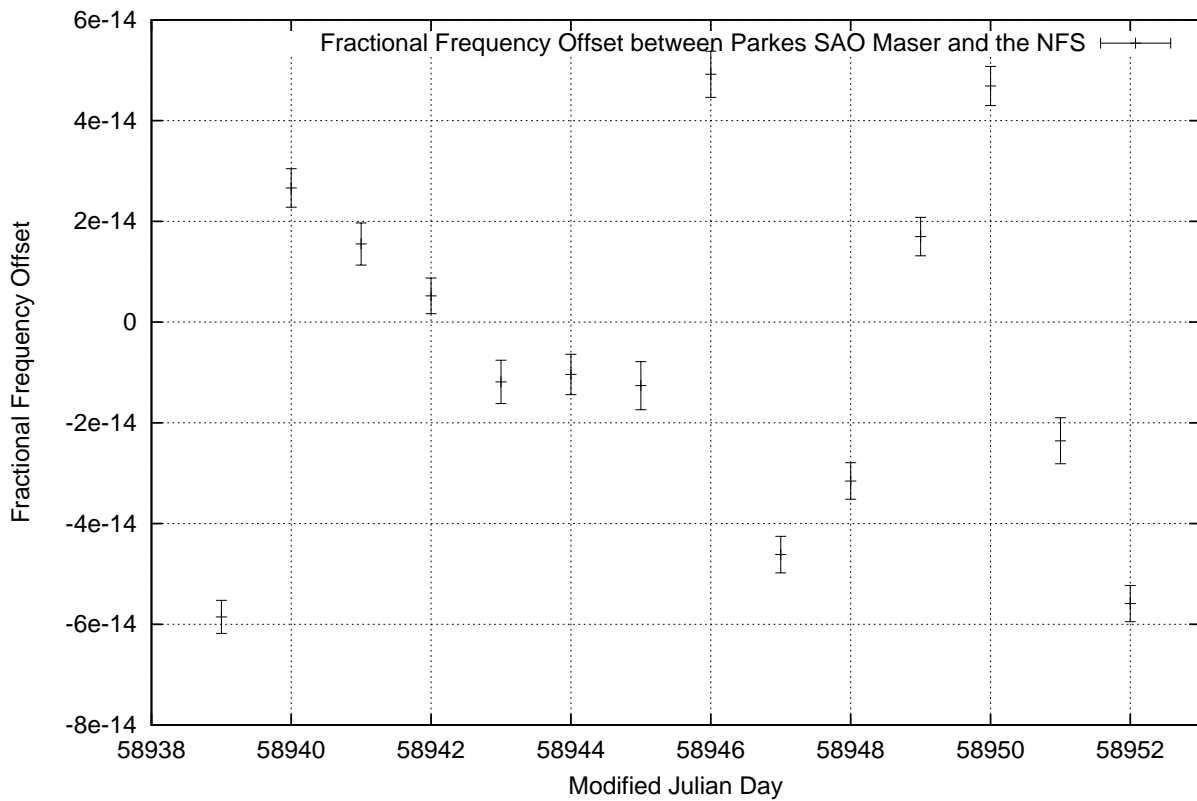

GPS Common-View Time-Transfer between ATNF Parkes and NMI Sydney

Tue Apr 14 22:26:14 2020

GPS Common-View Frequency Transfer between ATNF Parkes and NMI Sydney

Tue Apr 14 22:26:14 2020