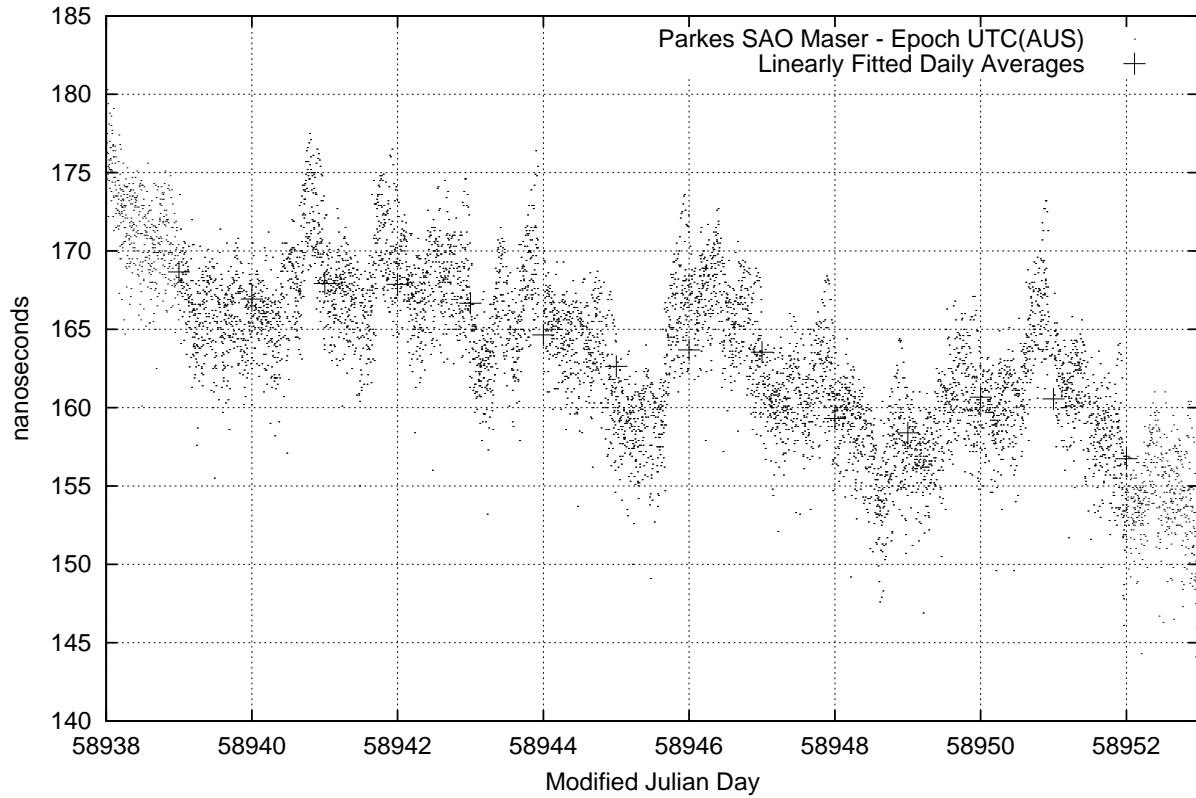

GPS Common-View Time-Transfer between ATNF Parkes and NMI Sydney

Tue Apr 14 22:26:14 2020

GPS Common-View Frequency Transfer between ATNF Parkes and NMI Sydney

Tue Apr 14 22:26:14 2020