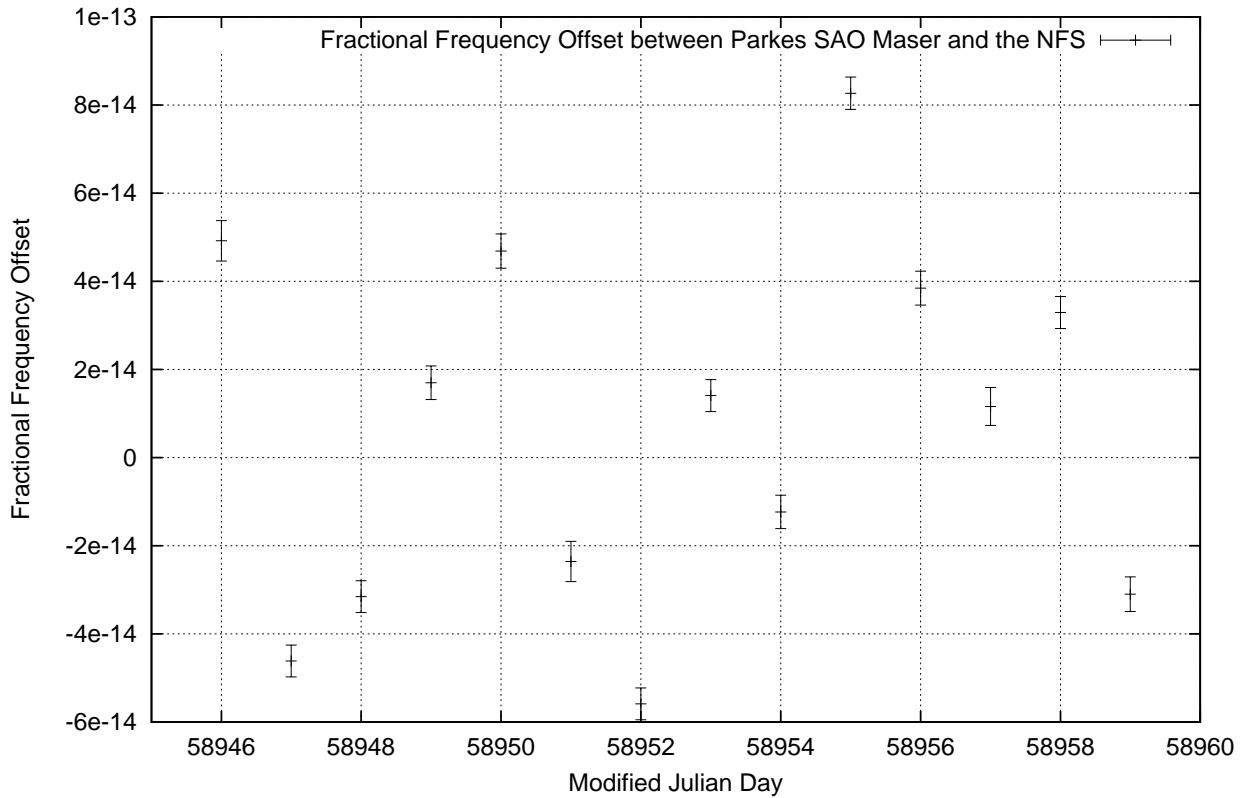

GPS Common-View Time-Transfer between ATNF Parkes and NMI Sydney

Tue Apr 21 22:26:14 2020

GPS Common-View Frequency Transfer between ATNF Parkes and NMI Sydney

Tue Apr 21 22:26:14 2020