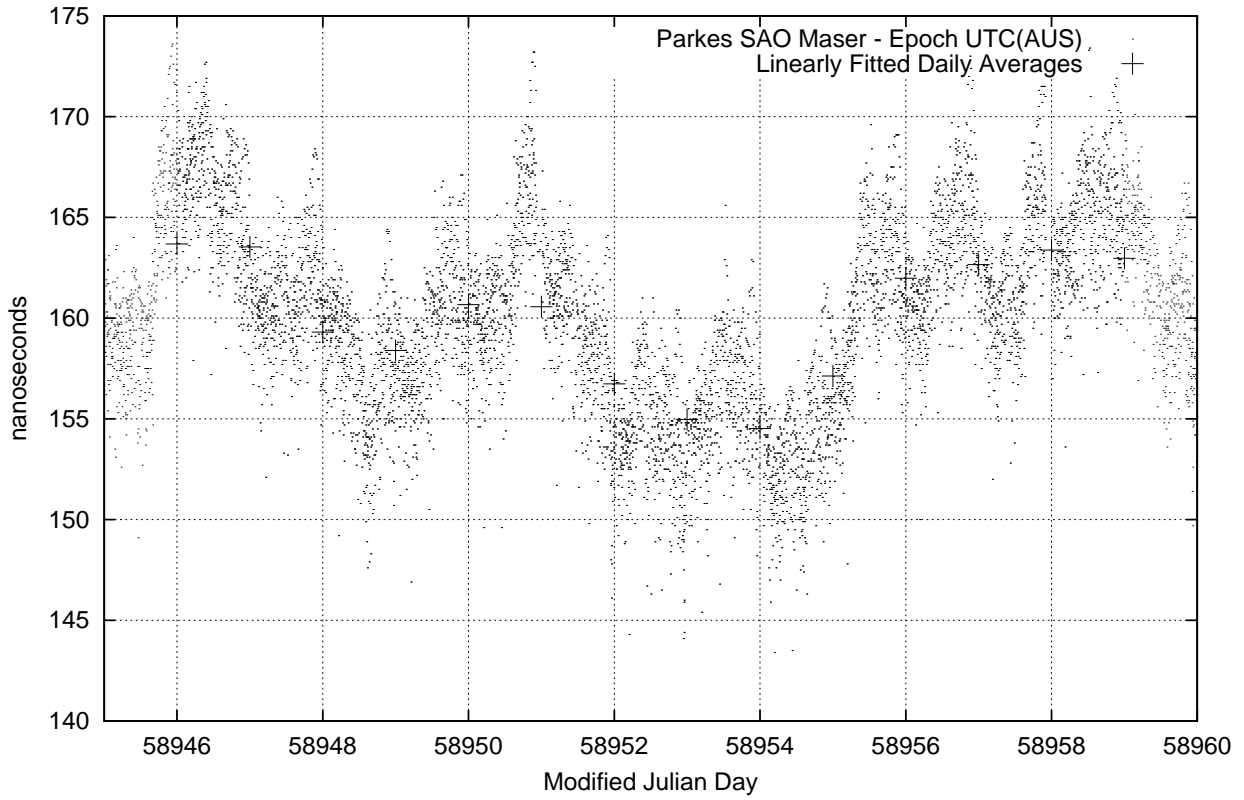

GPS Common-View Time-Transfer between ATNF Parkes and NMI Sydney

Tue Apr 21 22:26:14 2020

GPS Common-View Frequency Transfer between ATNF Parkes and NMI Sydney

Tue Apr 21 22:26:14 2020