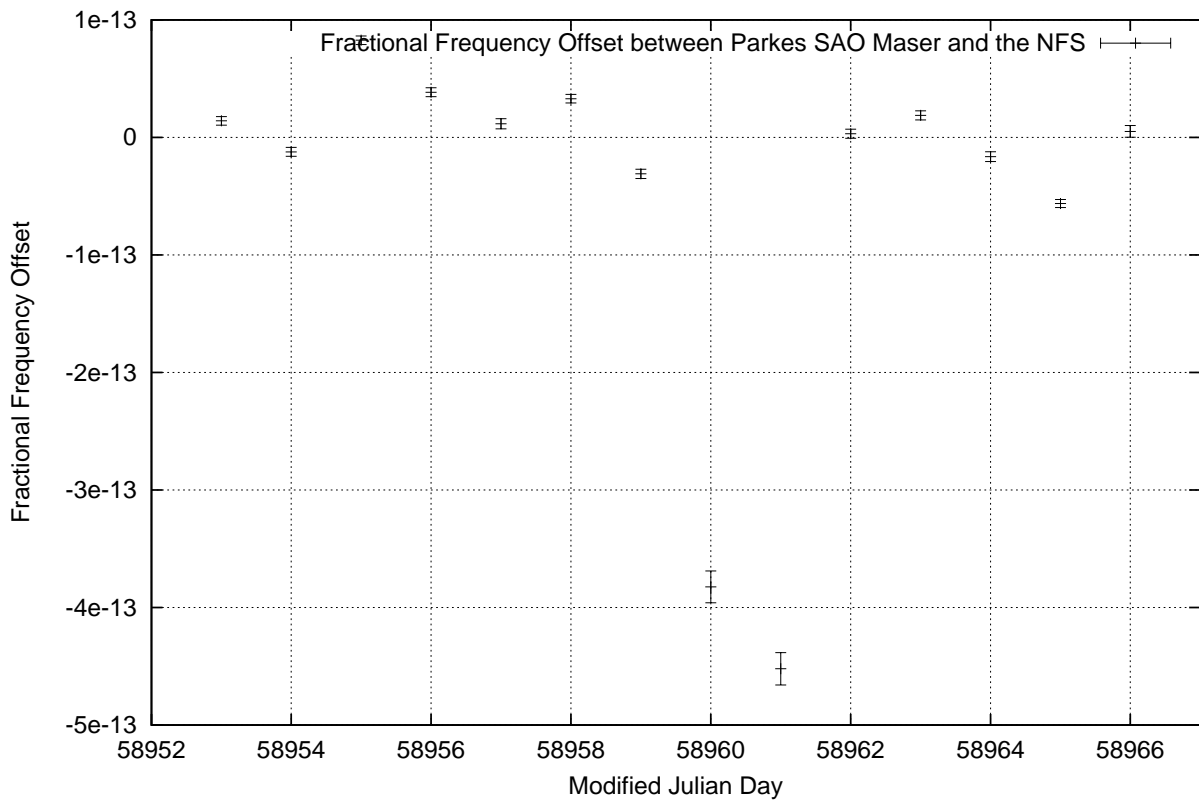

GPS Common-View Time-Transfer between ATNF Parkes and NMI Sydney

Tue Apr 28 22:26:14 2020

GPS Common-View Frequency Transfer between ATNF Parkes and NMI Sydney

Tue Apr 28 22:26:14 2020