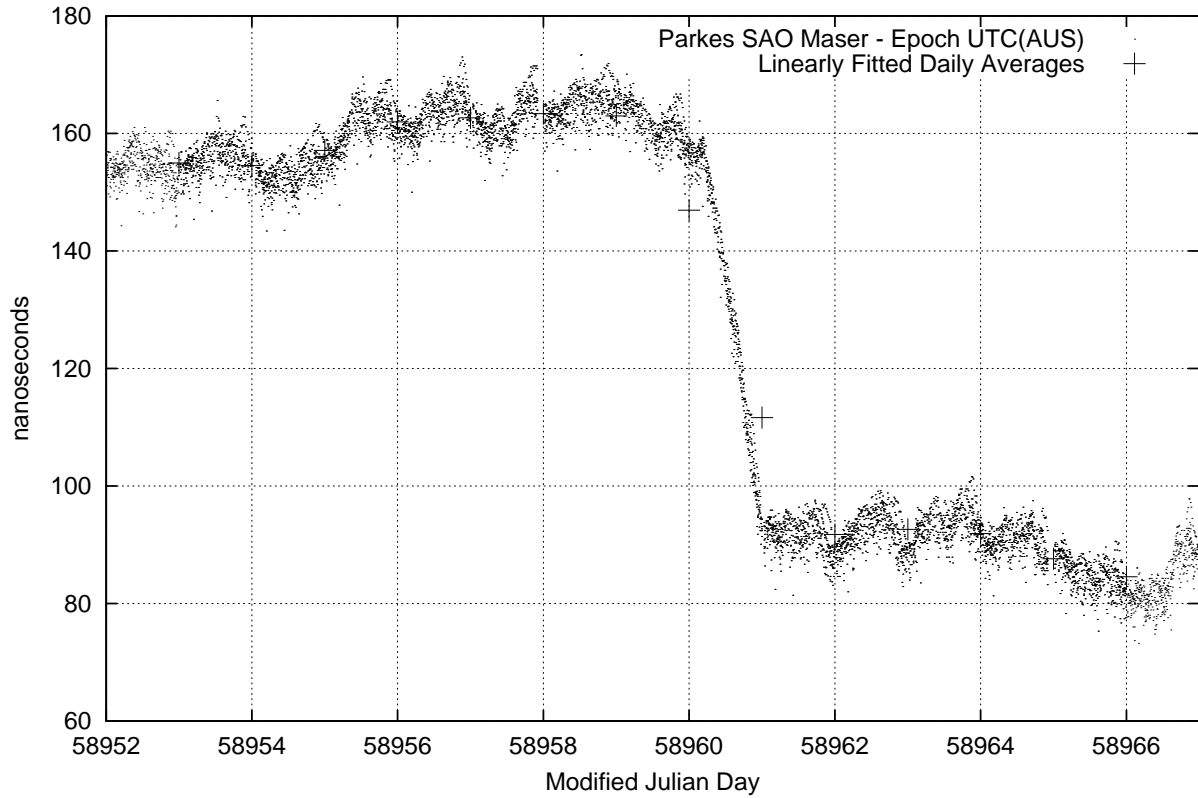

GPS Common-View Time-Transfer between ATNF Parkes and NMI Sydney

Tue Apr 28 22:26:14 2020

GPS Common-View Frequency Transfer between ATNF Parkes and NMI Sydney

Tue Apr 28 22:26:14 2020