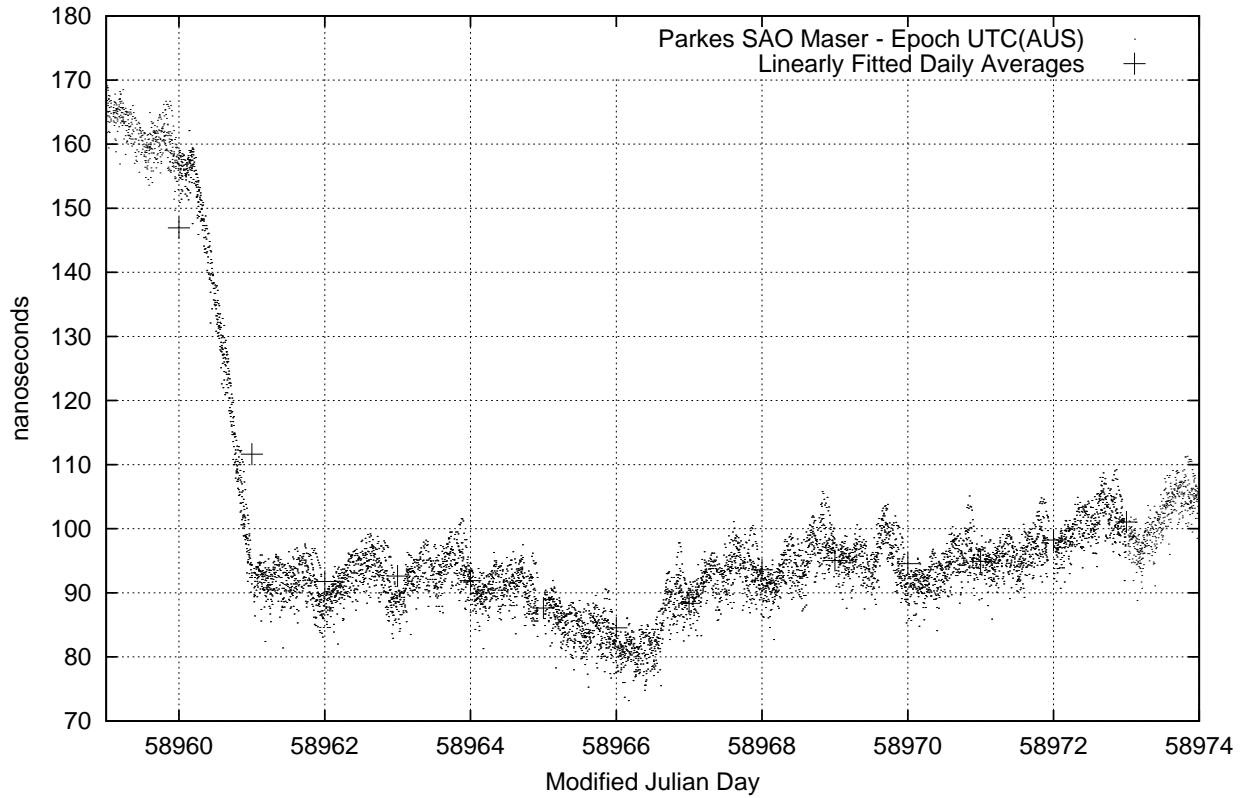

GPS Common-View Time-Transfer between ATNF Parkes and NMI Sydney

Tue May 05 22:26:13 2020

GPS Common-View Frequency Transfer between ATNF Parkes and NMI Sydney

Tue May 05 22:26:13 2020