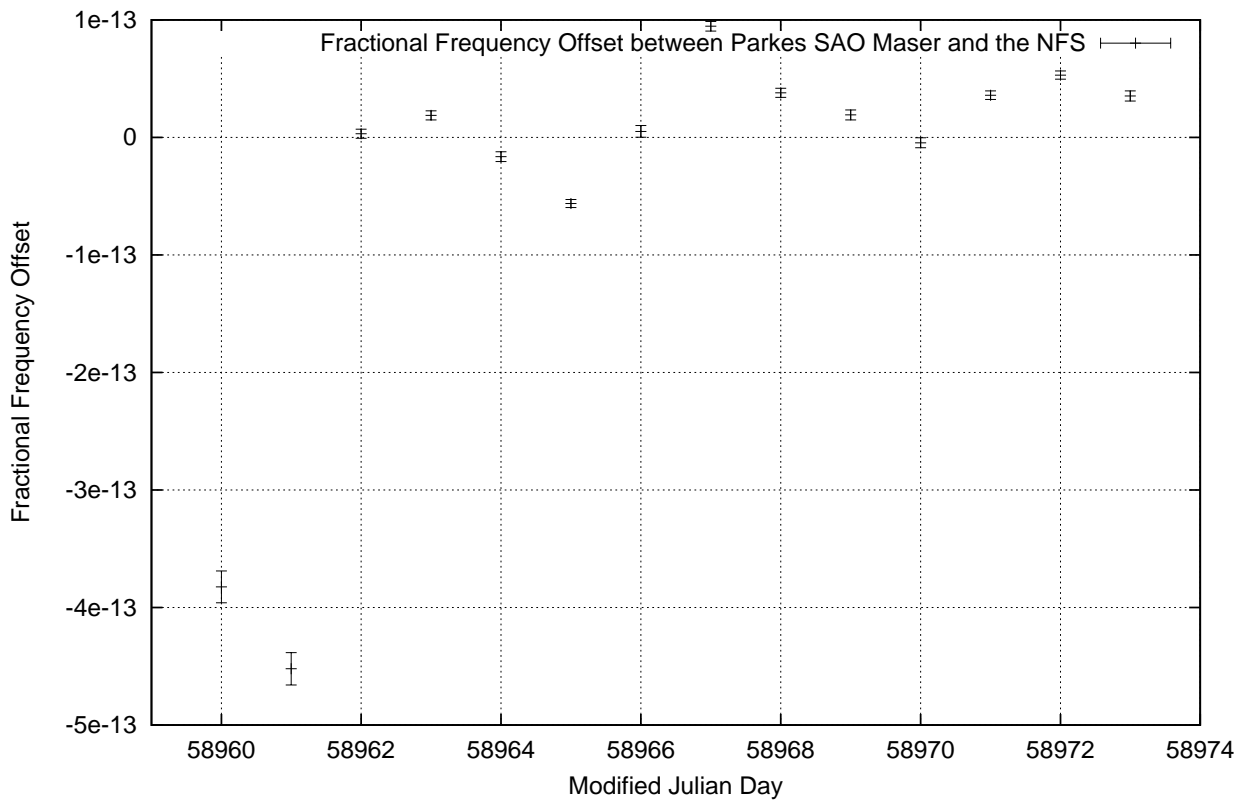

GPS Common-View Time-Transfer between ATNF Parkes and NMI Sydney

Tue May 05 22:26:13 2020

GPS Common-View Frequency Transfer between ATNF Parkes and NMI Sydney

Tue May 05 22:26:13 2020