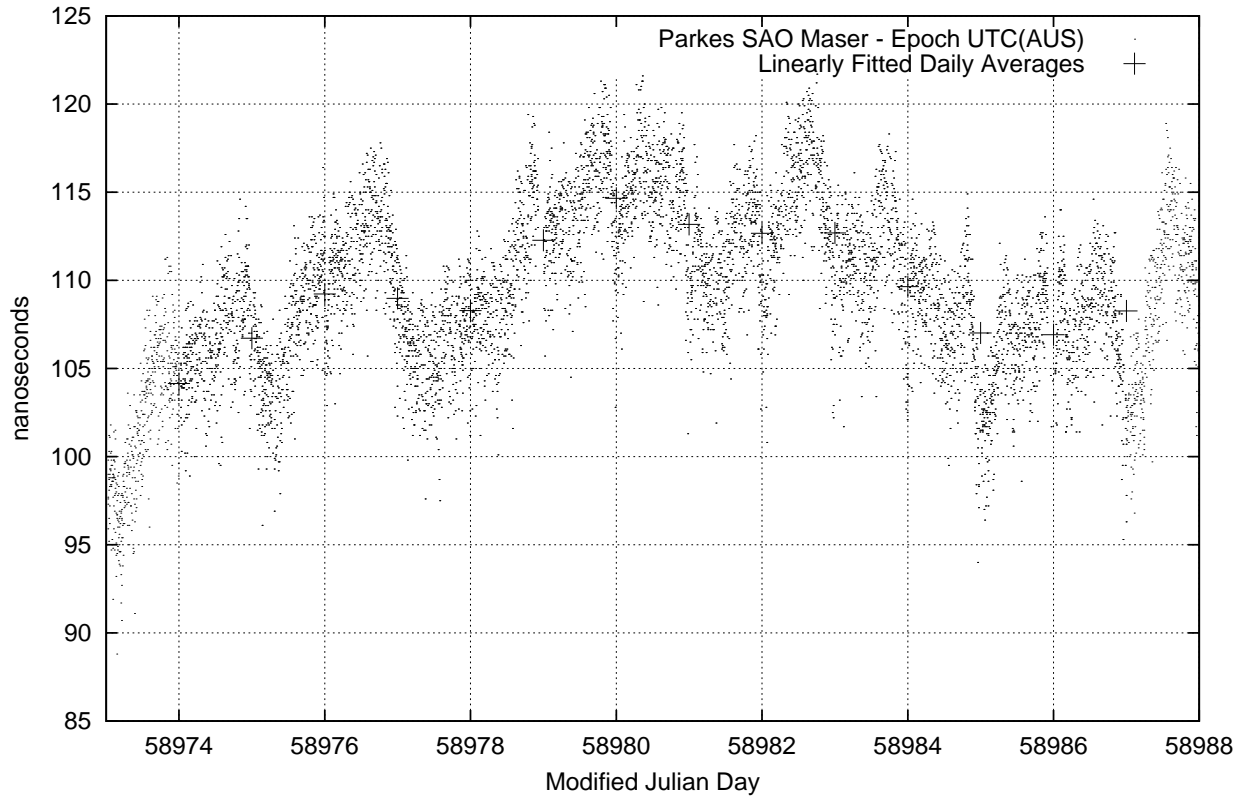

GPS Common-View Time-Transfer between ATNF Parkes and NMI Sydney

Tue May 19 22:26:14 2020

GPS Common-View Frequency Transfer between ATNF Parkes and NMI Sydney

Tue May 19 22:26:14 2020