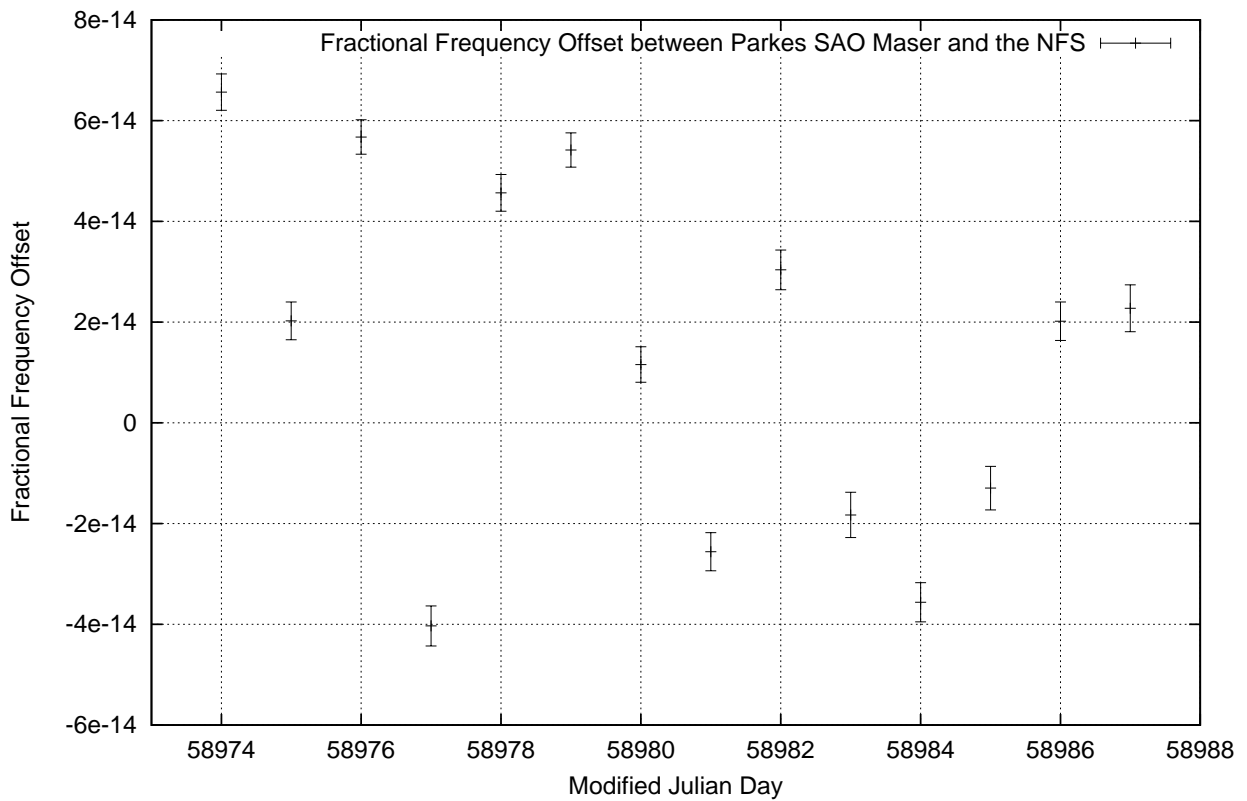

GPS Common-View Time-Transfer between ATNF Parkes and NMI Sydney

Tue May 19 22:26:14 2020

GPS Common-View Frequency Transfer between ATNF Parkes and NMI Sydney

Tue May 19 22:26:14 2020