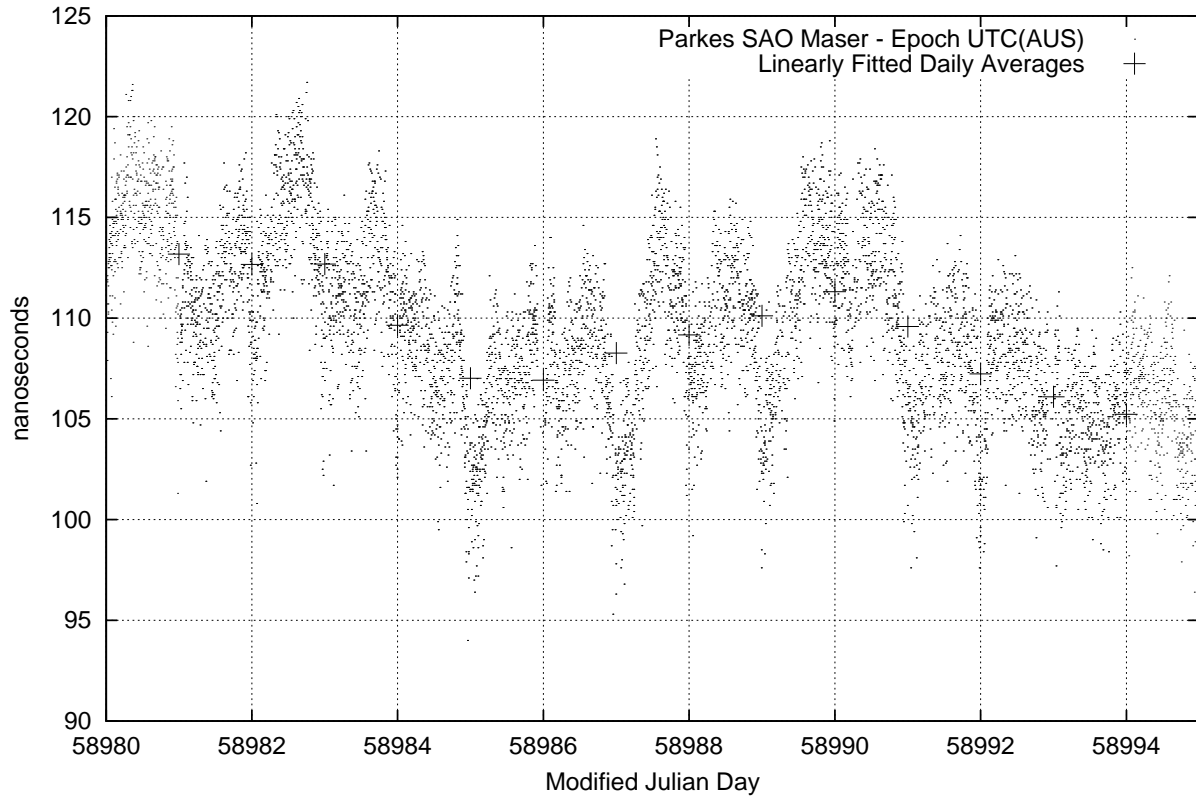

GPS Common-View Time-Transfer between ATNF Parkes and NMI Sydney

Tue May 26 22:26:14 2020

GPS Common-View Frequency Transfer between ATNF Parkes and NMI Sydney

Tue May 26 22:26:14 2020