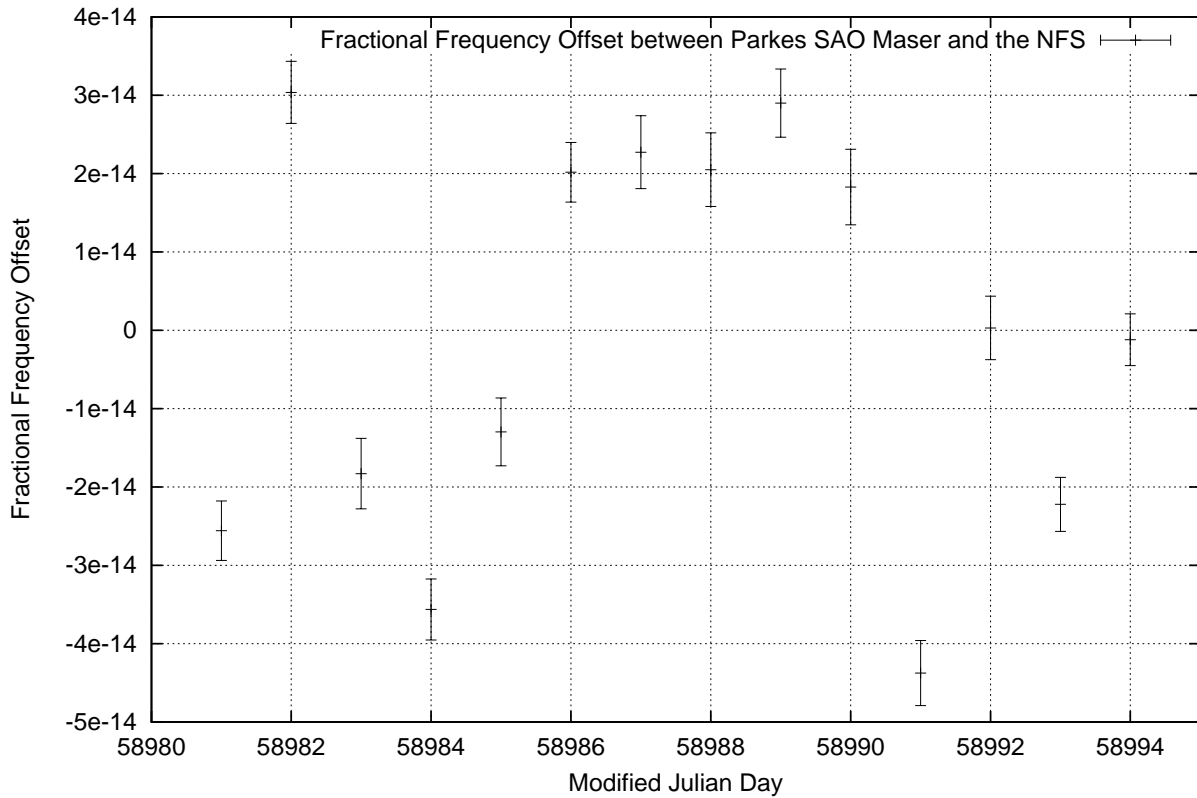

GPS Common-View Time-Transfer between ATNF Parkes and NMI Sydney

Tue May 26 22:26:14 2020

GPS Common-View Frequency Transfer between ATNF Parkes and NMI Sydney

Tue May 26 22:26:14 2020