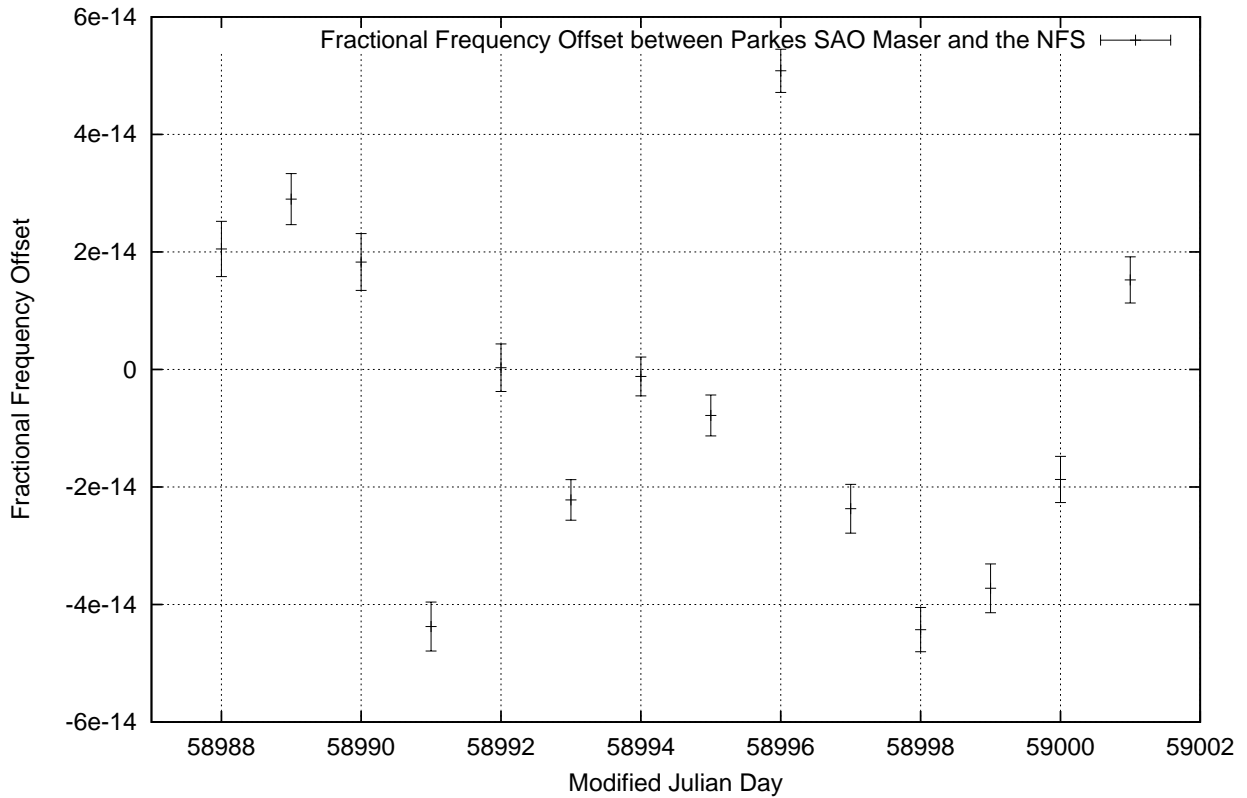

GPS Common-View Time-Transfer between ATNF Parkes and NMI Sydney

Tue Jun 02 22:26:14 2020

GPS Common-View Frequency Transfer between ATNF Parkes and NMI Sydney

Tue Jun 02 22:26:14 2020