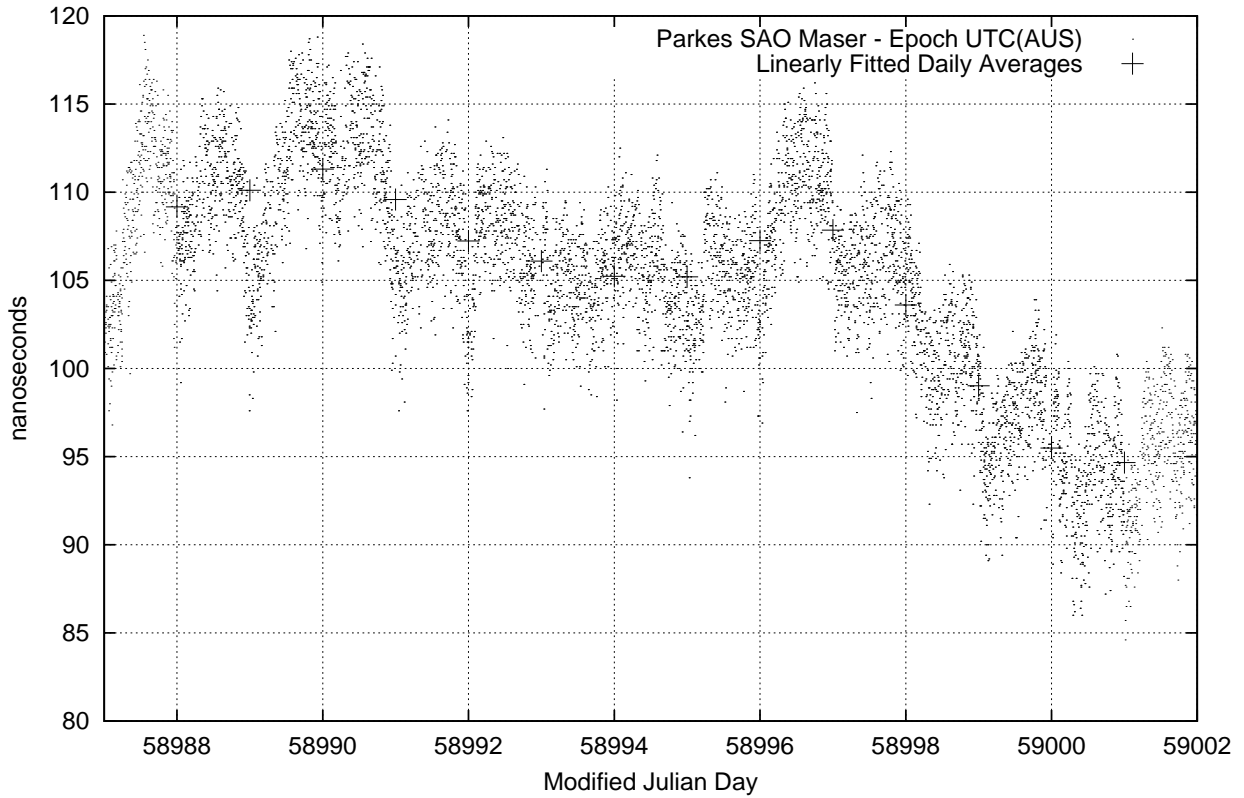

GPS Common-View Time-Transfer between ATNF Parkes and NMI Sydney

Tue Jun 02 22:26:14 2020

GPS Common-View Frequency Transfer between ATNF Parkes and NMI Sydney

Tue Jun 02 22:26:14 2020