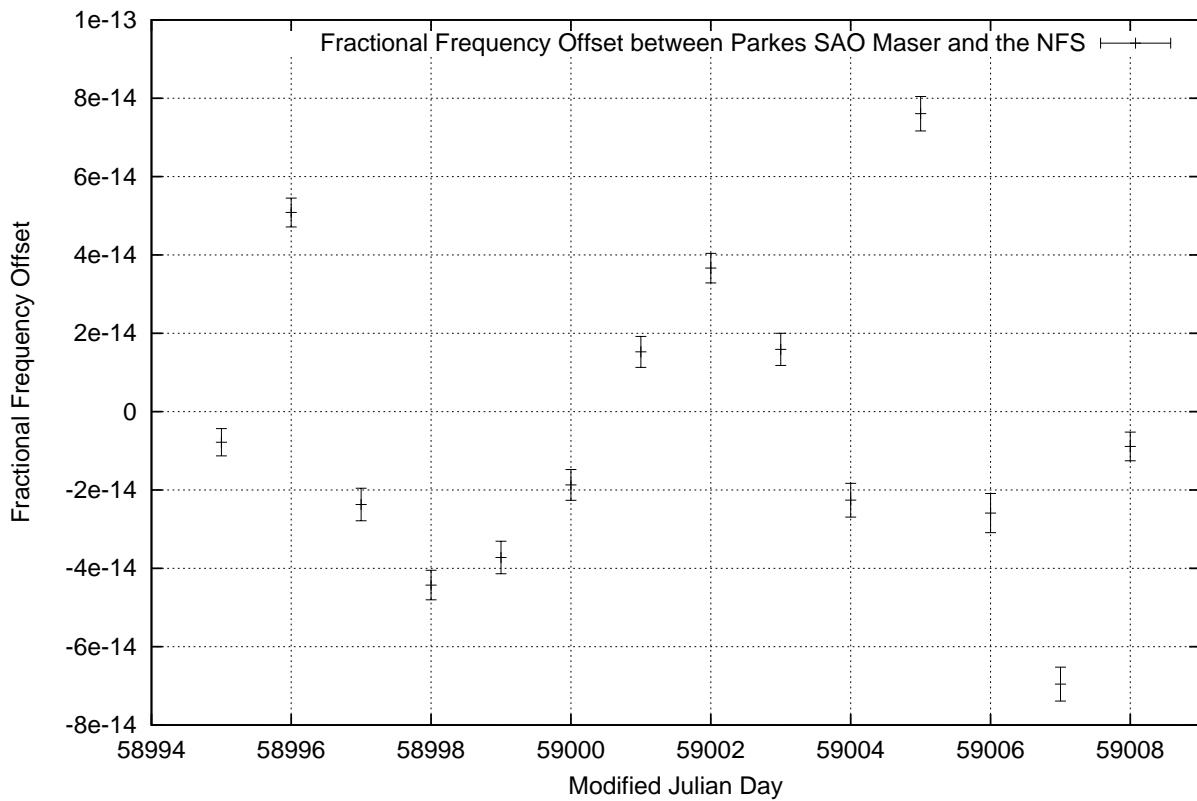

GPS Common-View Time-Transfer between ATNF Parkes and NMI Sydney

Tue Jun 09 22:26:14 2020

GPS Common-View Frequency Transfer between ATNF Parkes and NMI Sydney

Tue Jun 09 22:26:14 2020