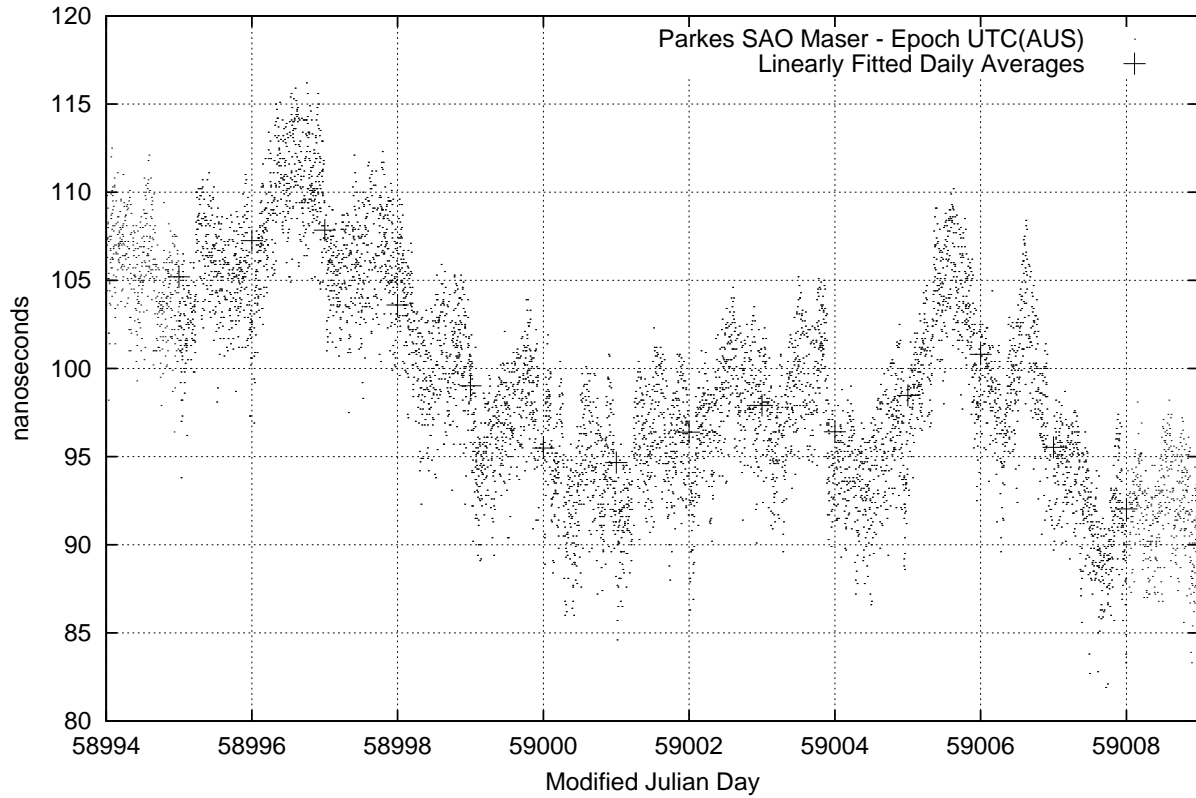

GPS Common-View Time-Transfer between ATNF Parkes and NMI Sydney

Tue Jun 09 22:26:14 2020

GPS Common-View Frequency Transfer between ATNF Parkes and NMI Sydney

Tue Jun 09 22:26:14 2020