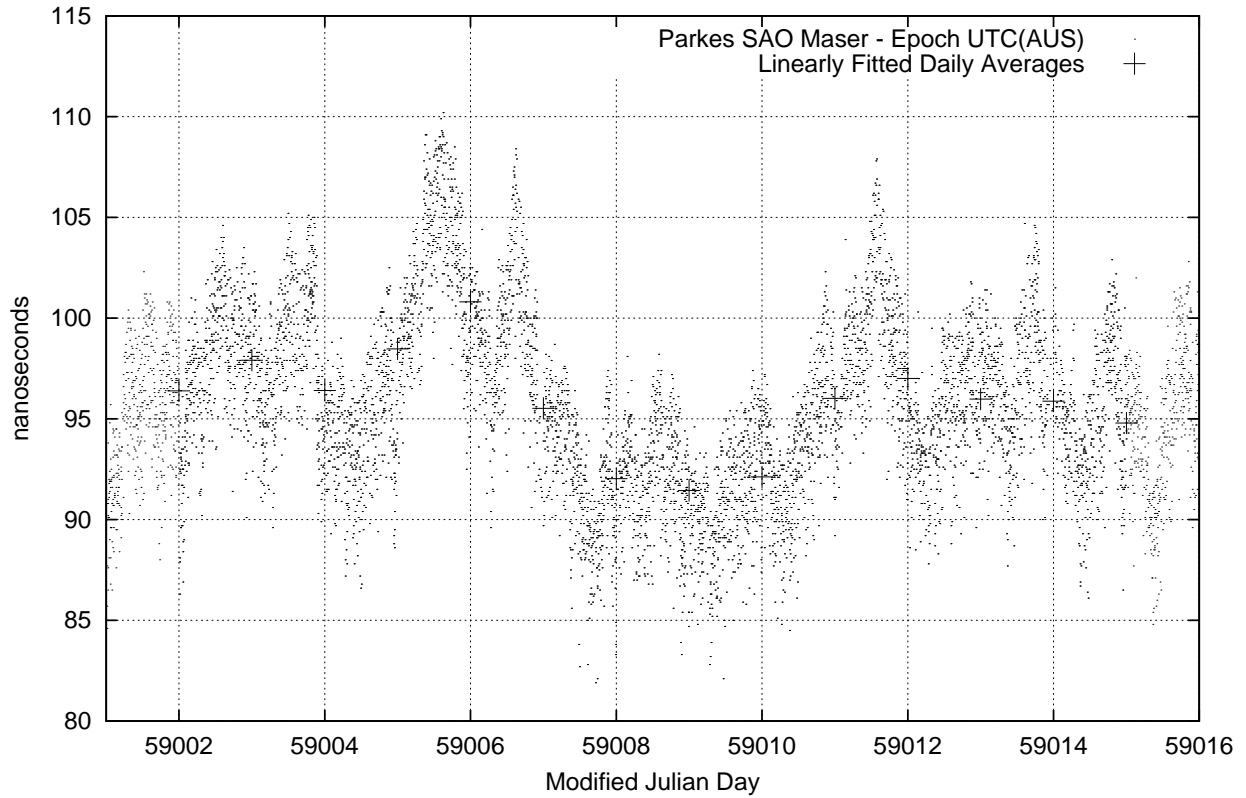

GPS Common-View Time-Transfer between ATNF Parkes and NMI Sydney

Tue Jun 16 22:26:14 2020

GPS Common-View Frequency Transfer between ATNF Parkes and NMI Sydney

Tue Jun 16 22:26:14 2020