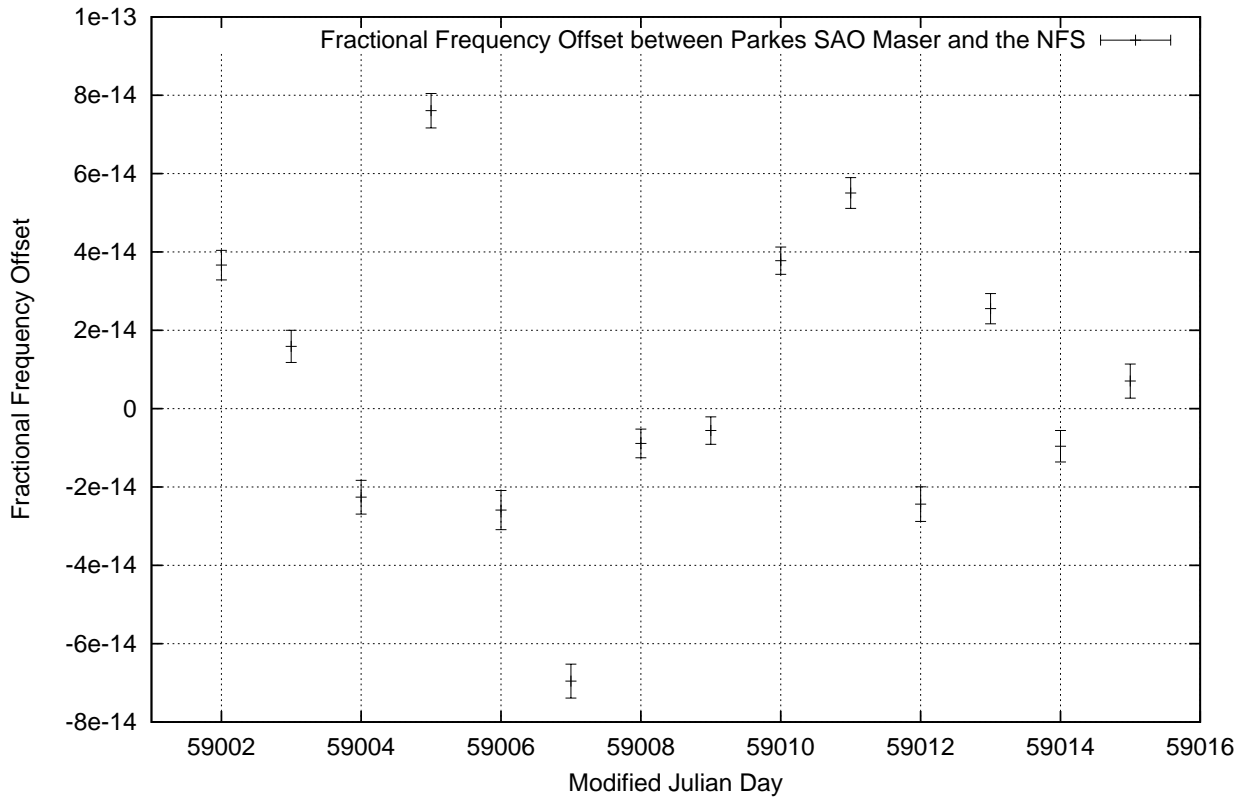

GPS Common-View Time-Transfer between ATNF Parkes and NMI Sydney

Tue Jun 16 22:26:14 2020

GPS Common-View Frequency Transfer between ATNF Parkes and NMI Sydney

Tue Jun 16 22:26:14 2020