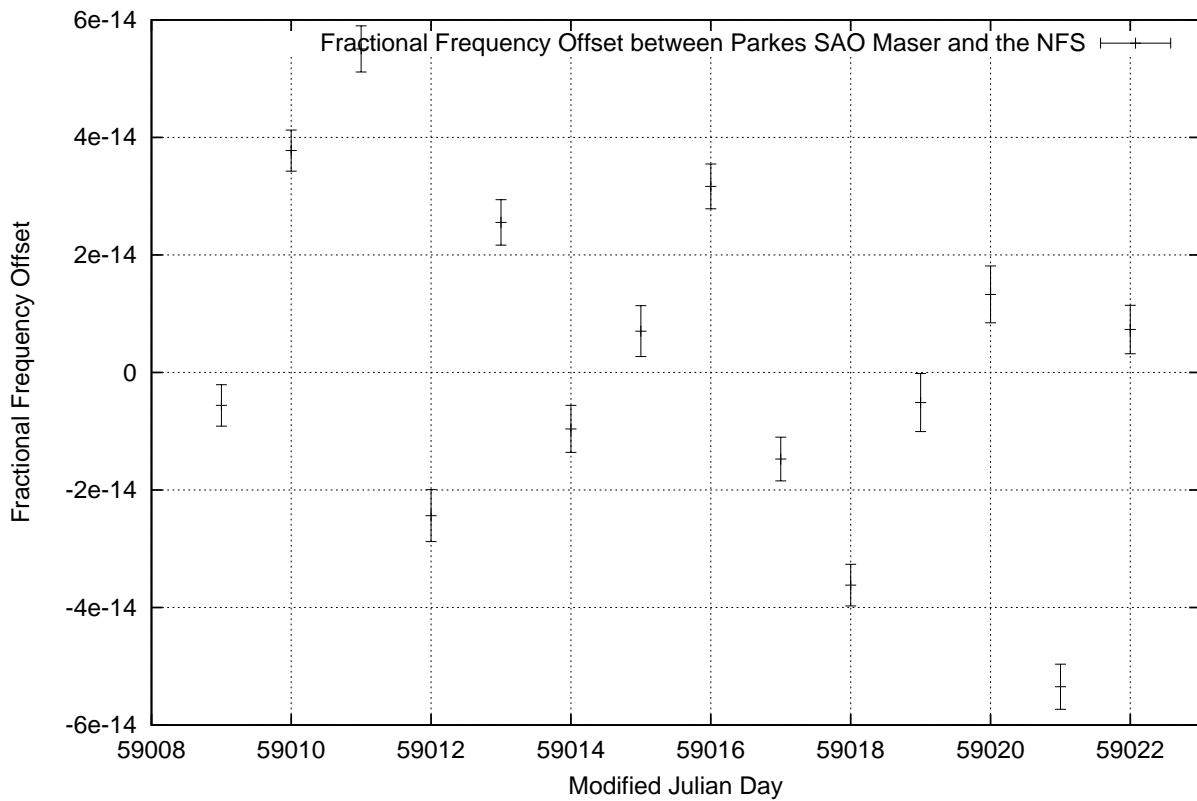

GPS Common-View Time-Transfer between ATNF Parkes and NMI Sydney

Tue Jun 23 22:26:13 2020

GPS Common-View Frequency Transfer between ATNF Parkes and NMI Sydney

Tue Jun 23 22:26:13 2020