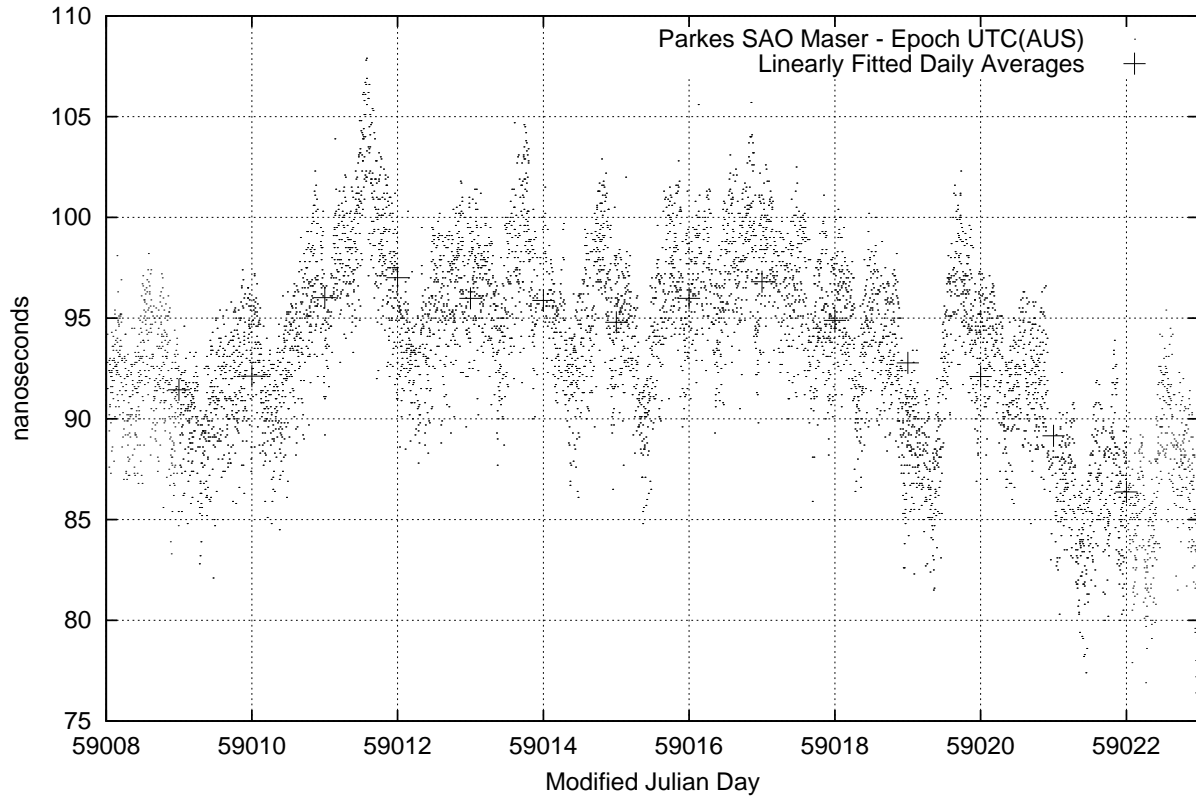

GPS Common-View Time-Transfer between ATNF Parkes and NMI Sydney

Tue Jun 23 22:26:13 2020

GPS Common-View Frequency Transfer between ATNF Parkes and NMI Sydney

Tue Jun 23 22:26:13 2020