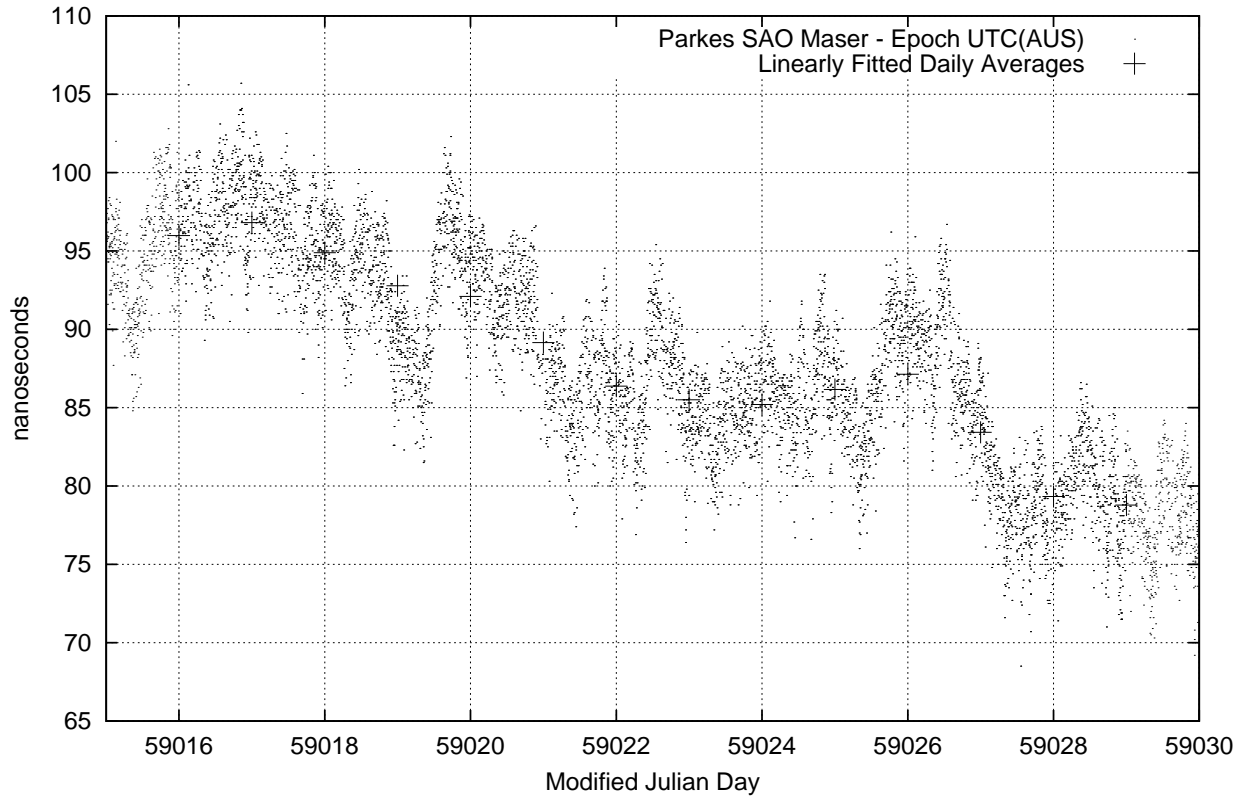

GPS Common-View Time-Transfer between ATNF Parkes and NMI Sydney

Tue Jun 30 22:26:14 2020

GPS Common-View Frequency Transfer between ATNF Parkes and NMI Sydney

Tue Jun 30 22:26:14 2020