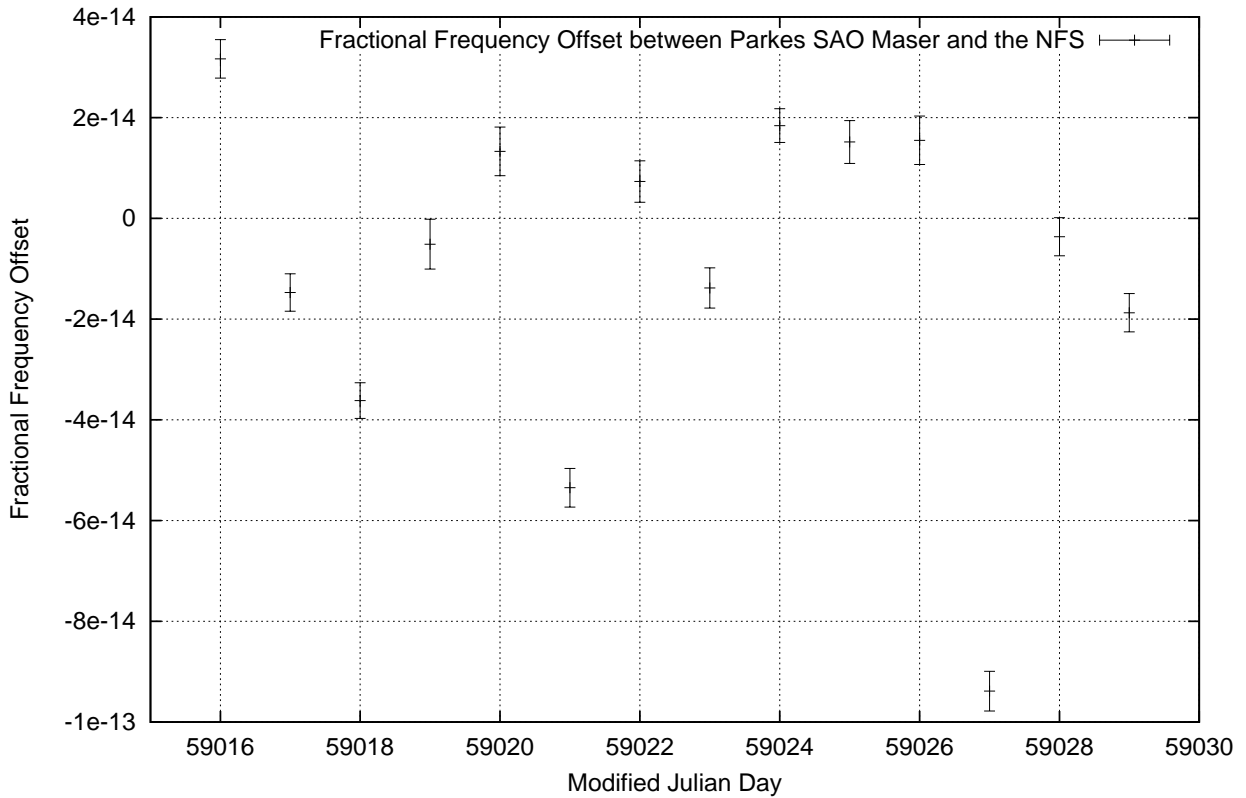

GPS Common-View Time-Transfer between ATNF Parkes and NMI Sydney

Tue Jun 30 22:26:14 2020

GPS Common-View Frequency Transfer between ATNF Parkes and NMI Sydney

Tue Jun 30 22:26:14 2020