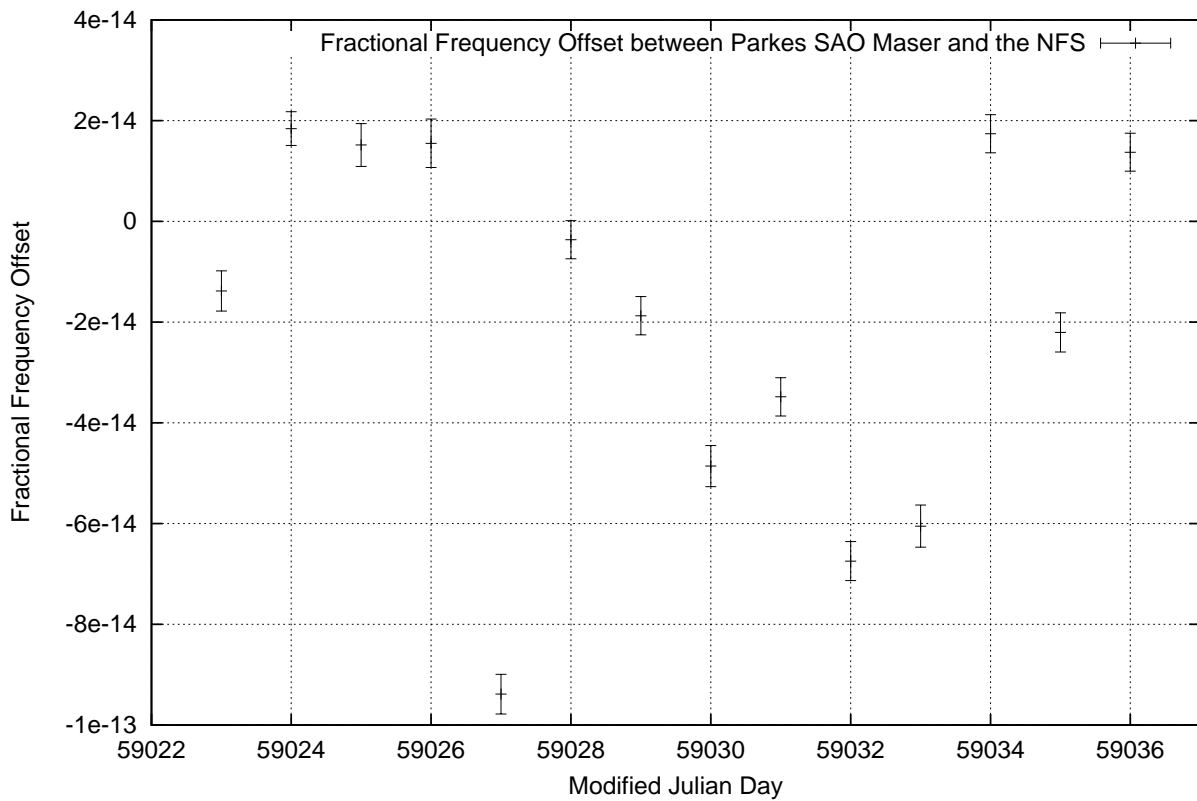

GPS Common-View Time-Transfer between ATNF Parkes and NMI Sydney

Tue Jul 07 22:26:14 2020

GPS Common-View Frequency Transfer between ATNF Parkes and NMI Sydney

Tue Jul 07 22:26:14 2020