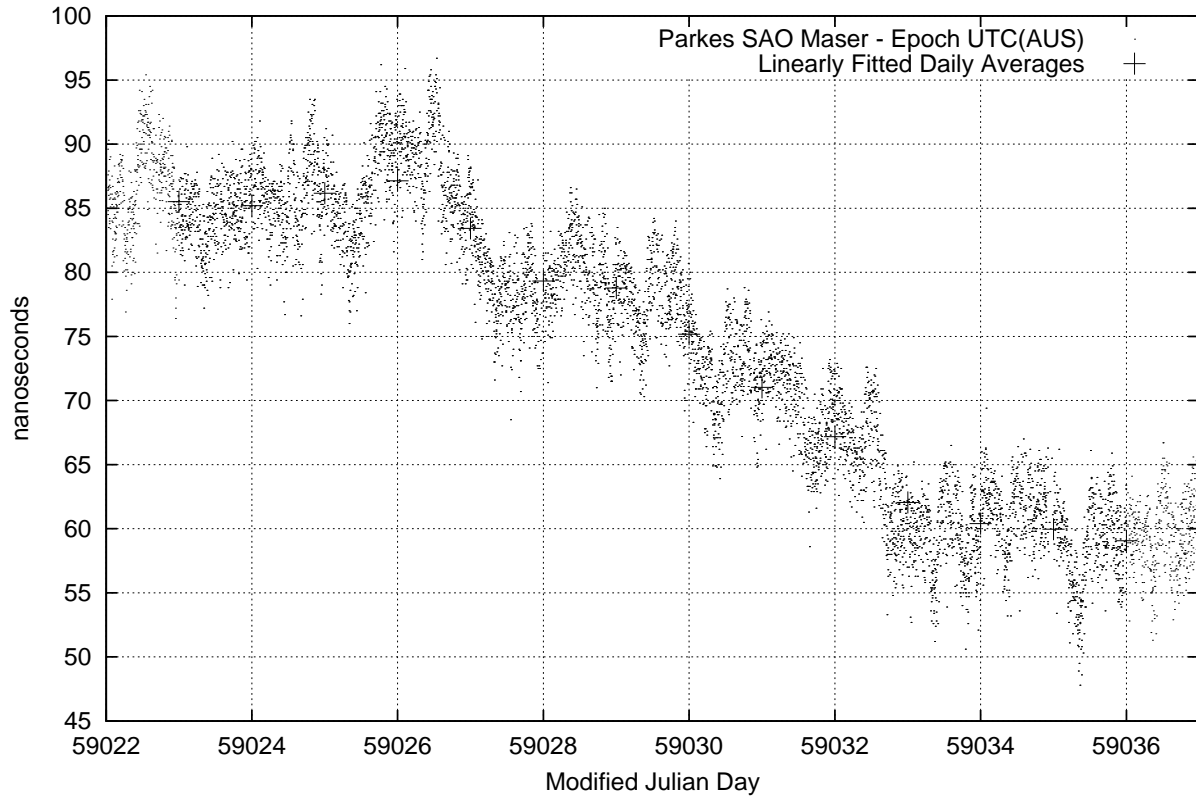

GPS Common-View Time-Transfer between ATNF Parkes and NMI Sydney

Tue Jul 07 22:26:14 2020

GPS Common-View Frequency Transfer between ATNF Parkes and NMI Sydney

Tue Jul 07 22:26:14 2020