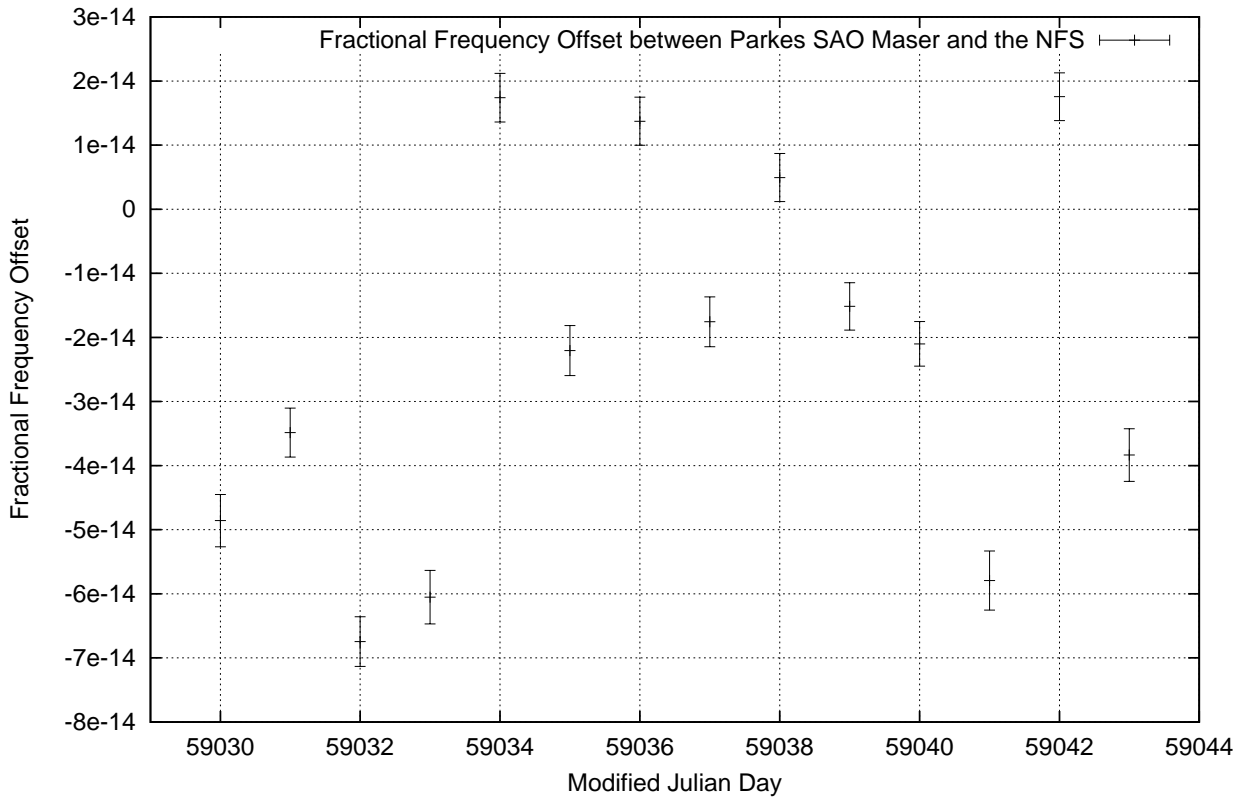

GPS Common-View Time-Transfer between ATNF Parkes and NMI Sydney

Tue Jul 14 22:26:13 2020

GPS Common-View Frequency Transfer between ATNF Parkes and NMI Sydney

Tue Jul 14 22:26:13 2020