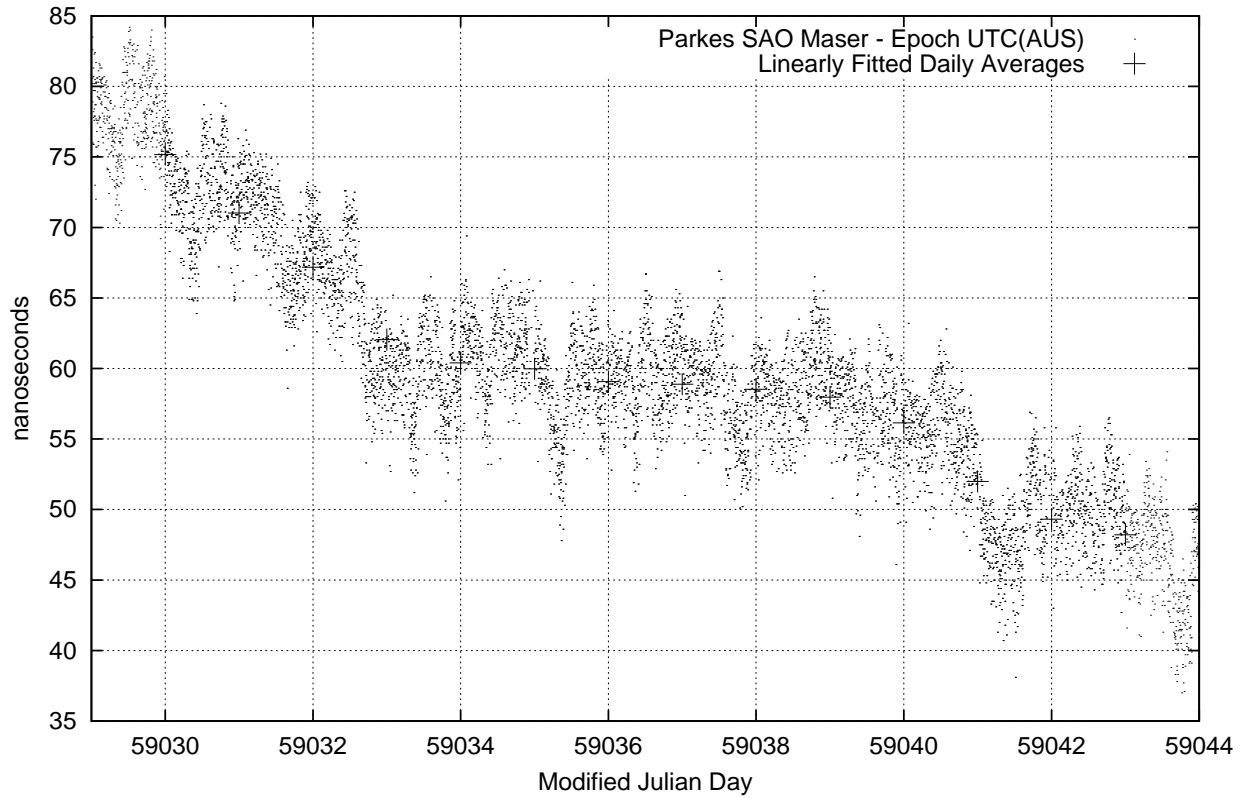

GPS Common-View Time-Transfer between ATNF Parkes and NMI Sydney

Tue Jul 14 22:26:13 2020

GPS Common-View Frequency Transfer between ATNF Parkes and NMI Sydney

Tue Jul 14 22:26:13 2020