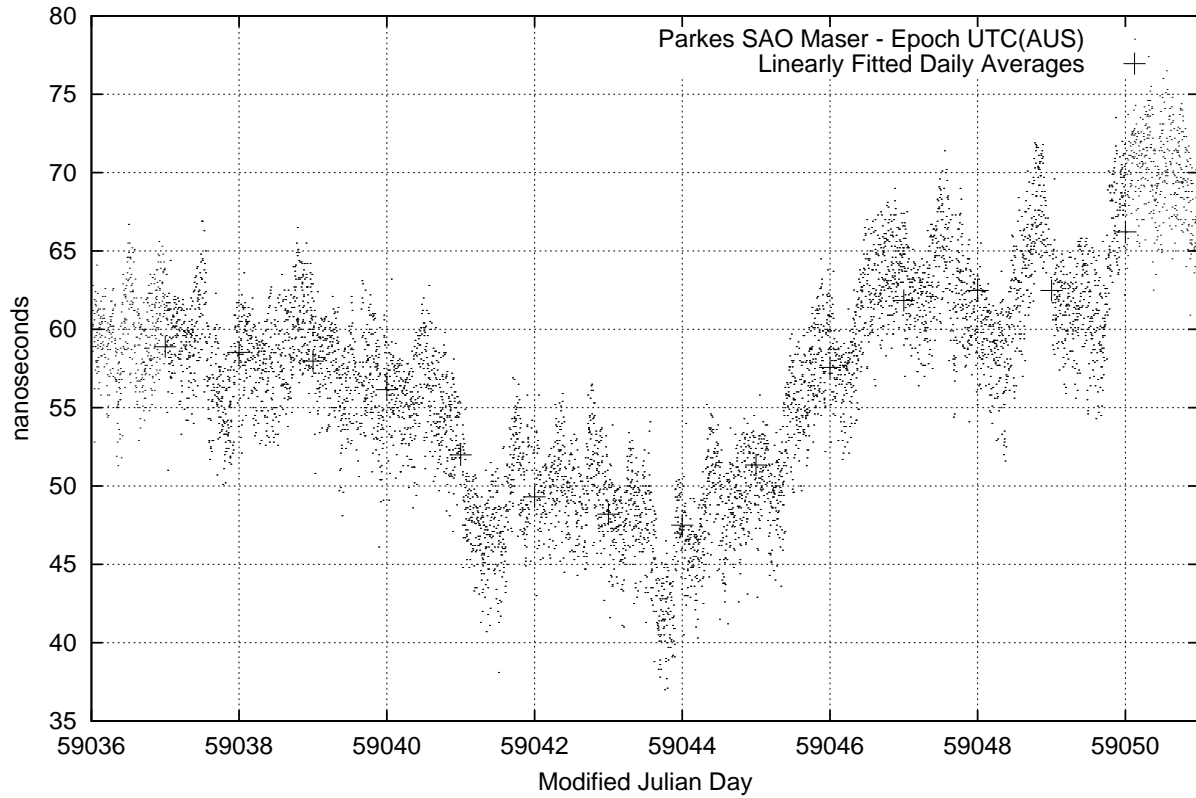

GPS Common-View Time-Transfer between ATNF Parkes and NMI Sydney

Tue Jul 21 22:26:13 2020

GPS Common-View Frequency Transfer between ATNF Parkes and NMI Sydney

Tue Jul 21 22:26:13 2020