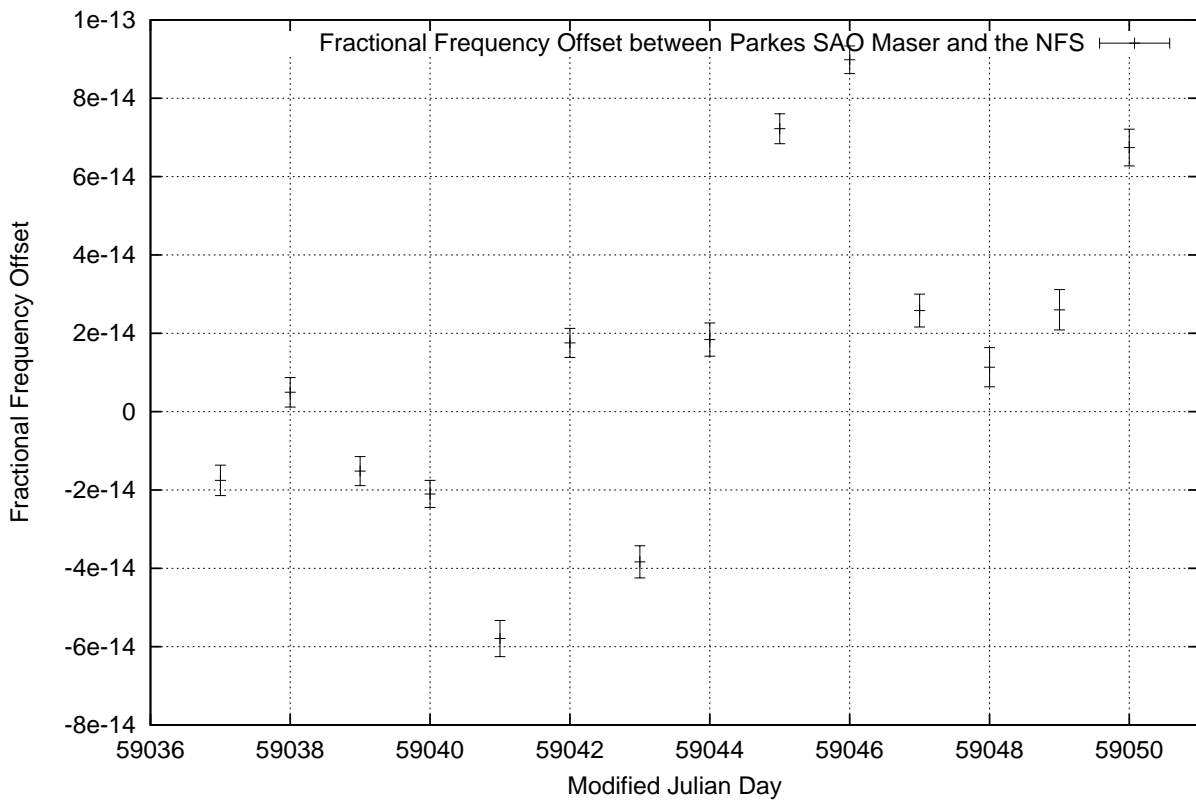

GPS Common-View Time-Transfer between ATNF Parkes and NMI Sydney

Tue Jul 21 22:26:13 2020

GPS Common-View Frequency Transfer between ATNF Parkes and NMI Sydney

Tue Jul 21 22:26:13 2020