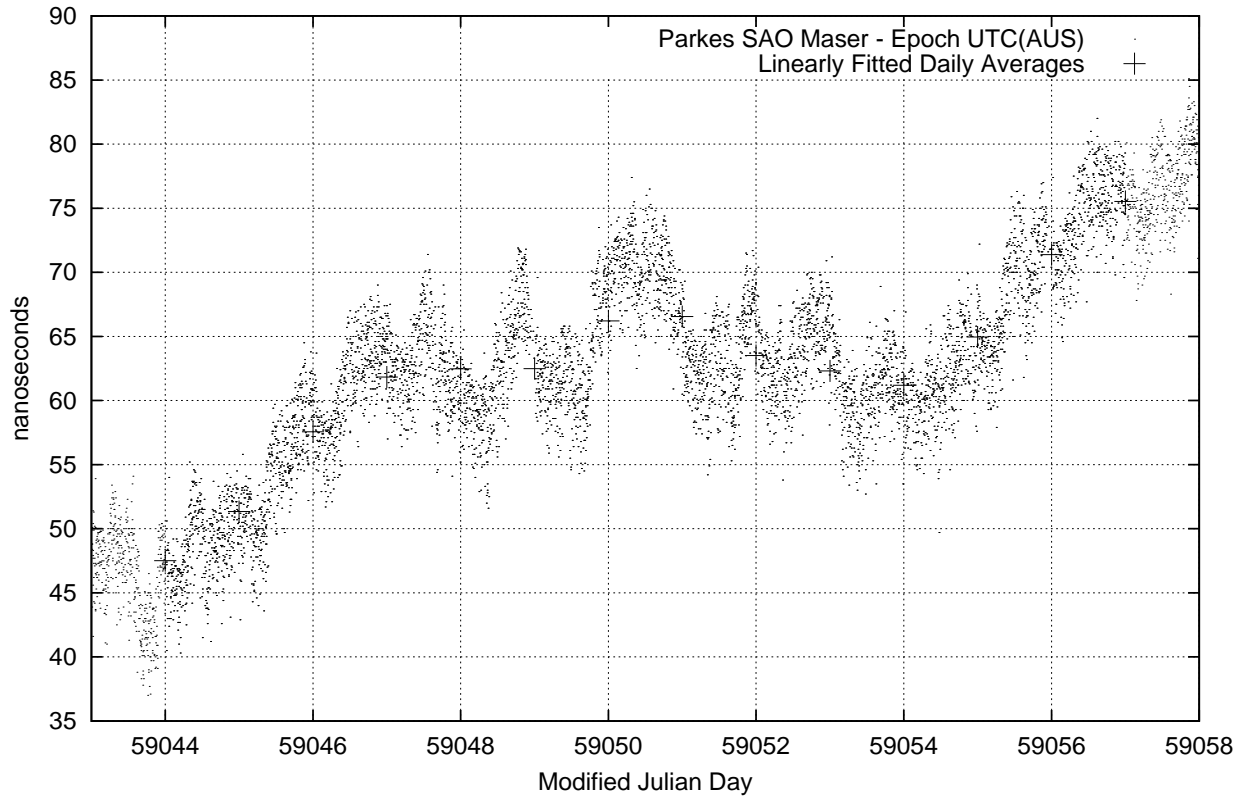

GPS Common-View Time-Transfer between ATNF Parkes and NMI Sydney

Tue Jul 28 22:26:13 2020

GPS Common-View Frequency Transfer between ATNF Parkes and NMI Sydney

Tue Jul 28 22:26:13 2020