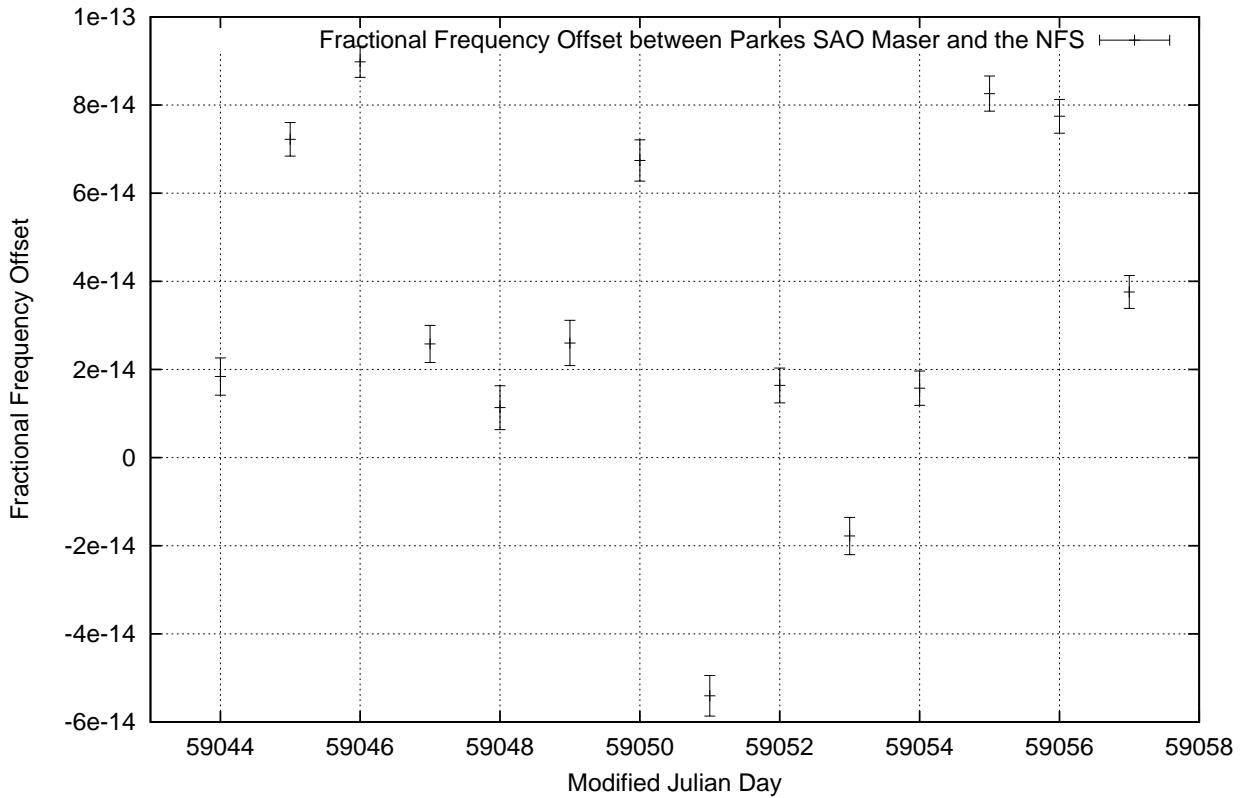

GPS Common-View Time-Transfer between ATNF Parkes and NMI Sydney

Tue Jul 28 22:26:13 2020

GPS Common-View Frequency Transfer between ATNF Parkes and NMI Sydney

Tue Jul 28 22:26:13 2020