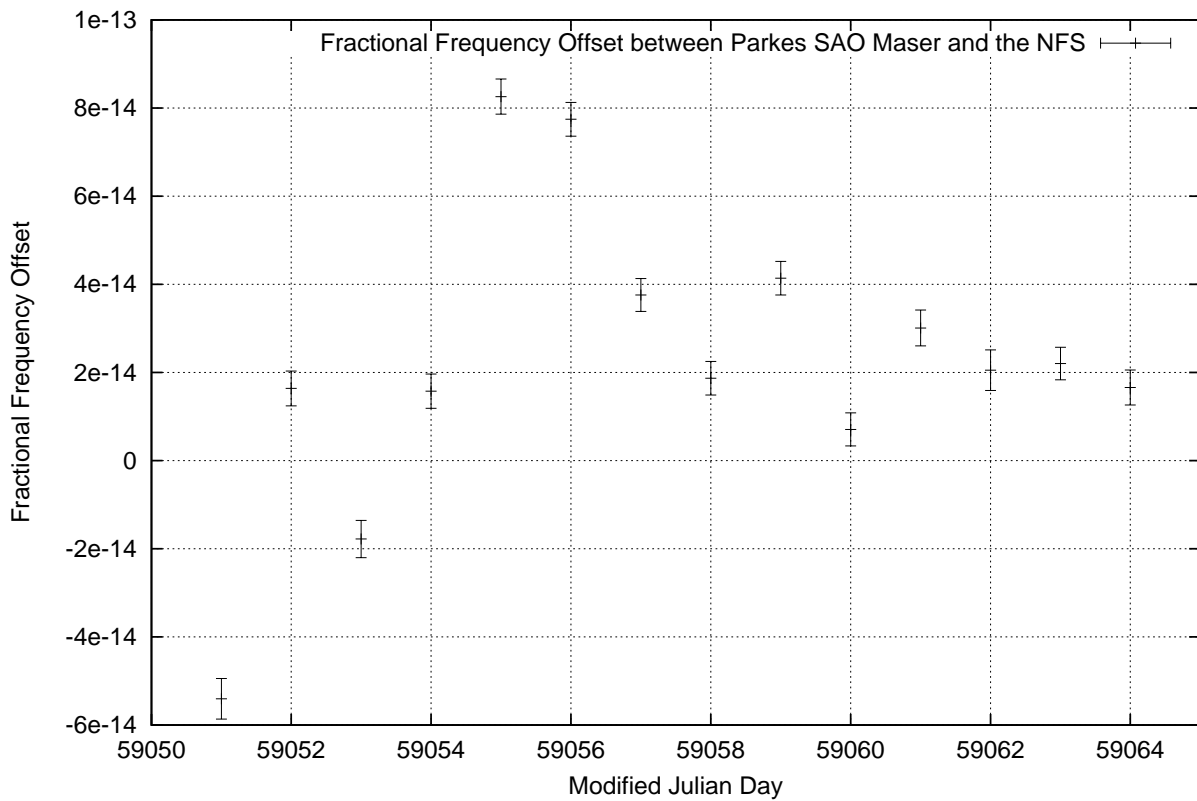

GPS Common-View Time-Transfer between ATNF Parkes and NMI Sydney

Tue Aug 04 22:26:13 2020

GPS Common-View Frequency Transfer between ATNF Parkes and NMI Sydney

Tue Aug 04 22:26:13 2020