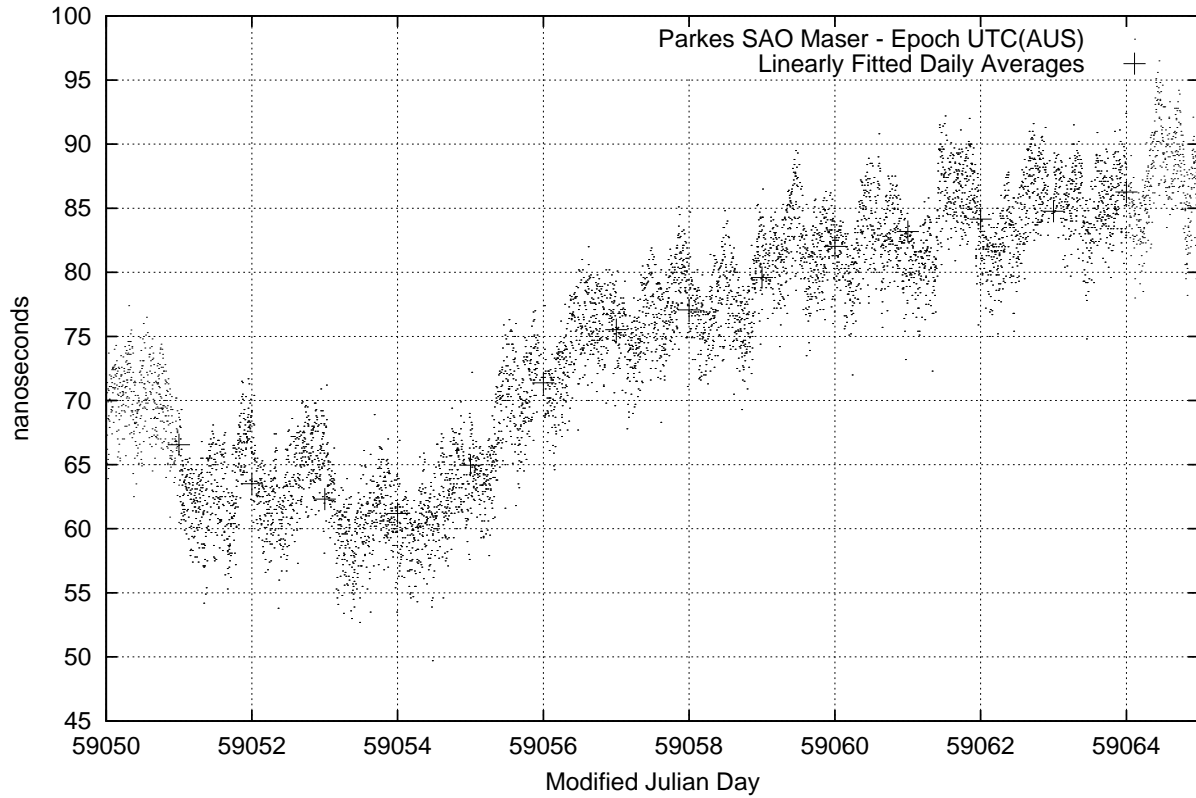

GPS Common-View Time-Transfer between ATNF Parkes and NMI Sydney

Tue Aug 04 22:26:13 2020

GPS Common-View Frequency Transfer between ATNF Parkes and NMI Sydney

Tue Aug 04 22:26:13 2020