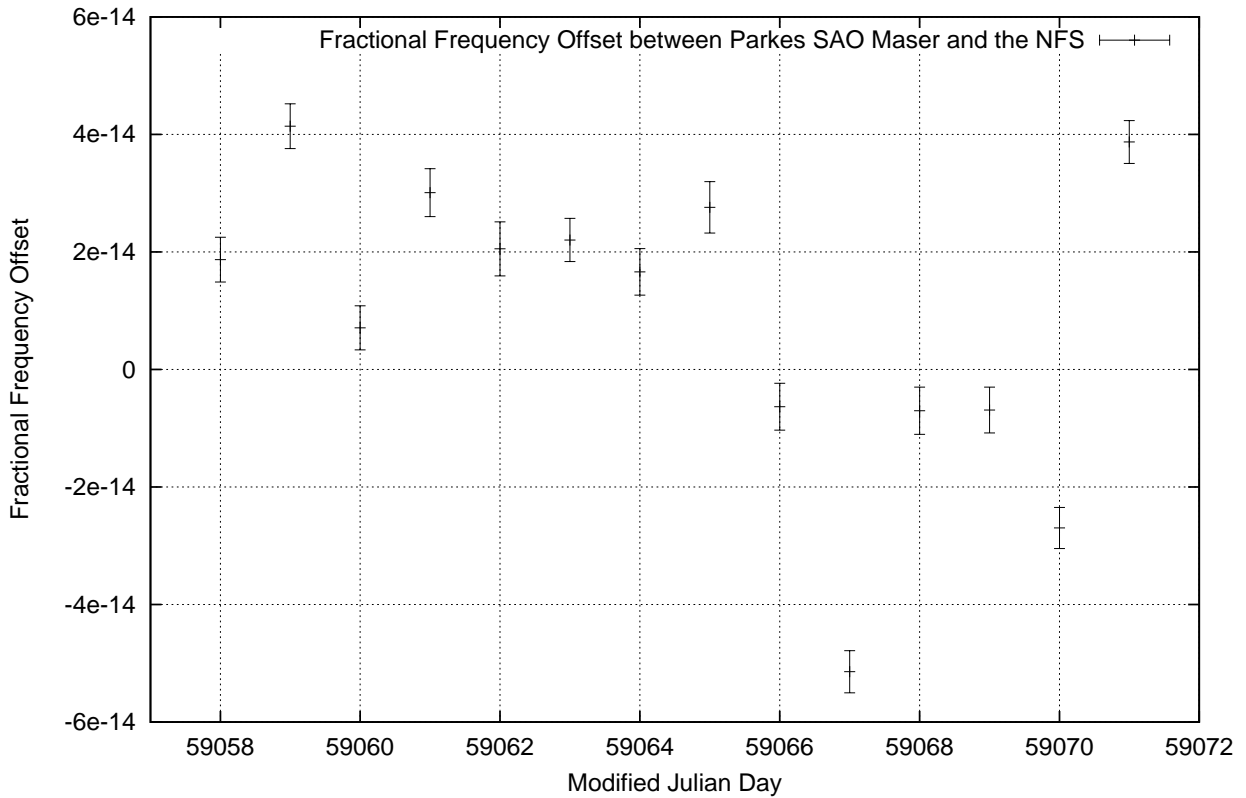

GPS Common-View Time-Transfer between ATNF Parkes and NMI Sydney

Tue Aug 11 22:26:13 2020

GPS Common-View Frequency Transfer between ATNF Parkes and NMI Sydney

Tue Aug 11 22:26:13 2020