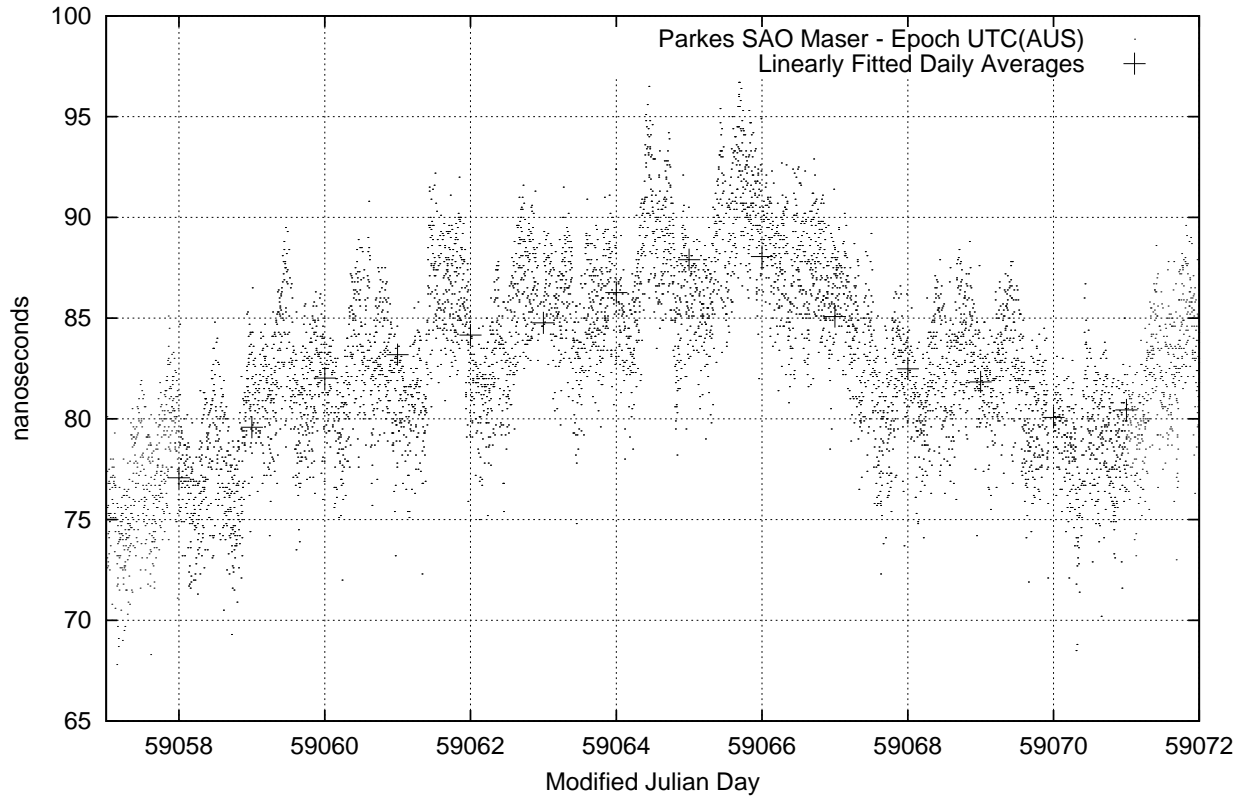

GPS Common-View Time-Transfer between ATNF Parkes and NMI Sydney

Tue Aug 11 22:26:13 2020

GPS Common-View Frequency Transfer between ATNF Parkes and NMI Sydney

Tue Aug 11 22:26:13 2020